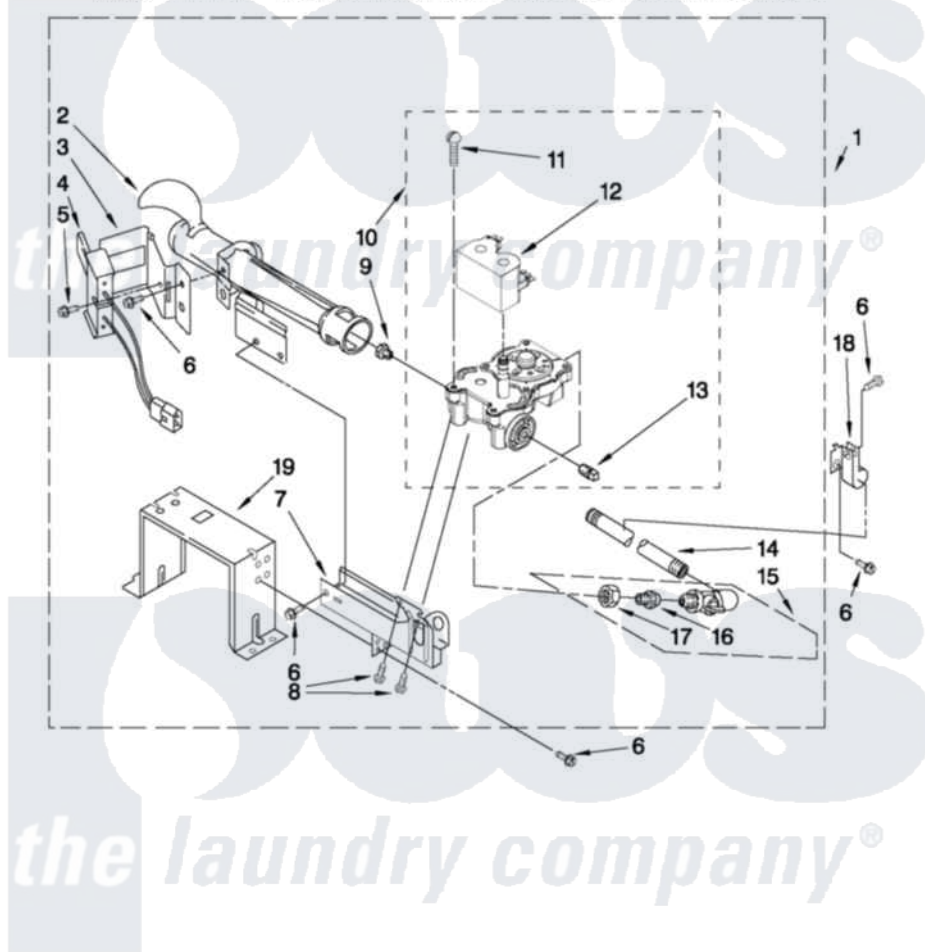

Maytag MDG17CSAWW2 04 - BURNER ASSEMBLY

BURNER ASSEMBLY

For Model: MDG17CSAWW2
(White)

USE WITH TYPE 1 - NATURAL, TYPE 2 - MIXED,
AND TYPE 4 - LIQUEFIED PROPANE AND BUTANE GASES

FOR ORDERING INFORMATION REFER TO PARTS PRICE LIST

W10469595

8

Maytag [Commercial Maytag MDG17CSAWW2 Dryer Parts](#) Parts Diagram 04 - BURNER ASSEMBLY
Click on the part number to view part

Item	Original Part Number	Replaced By	Status	Part Description
1	W10400668	W10492508		Burner-Gas
2	688617	693140		Burner
3	694298			Bracket, Ignitor
4	686590	279311		Ignitor
5	3393909			Screw, 8-32 X 7/8
6	343641	681414		Screw, 10AB X 1/2
7	3389871		Not Available	Base, Burner
8	3387057			Screw, 10-16 X 1/2 Orifice, Burner
9	234870			Orifice, Burner
"	234868			Orifice, Burner
10	W10299939			Valve, Gas 60 Hz
11	326049536			Screw, Coil
12	W10328463			Coil, 60 Hz
13	W10295523			Plug, Pipe
14	W10110395			Pipe, Gas Supply
15	697441			Valve And Union Shut-Off