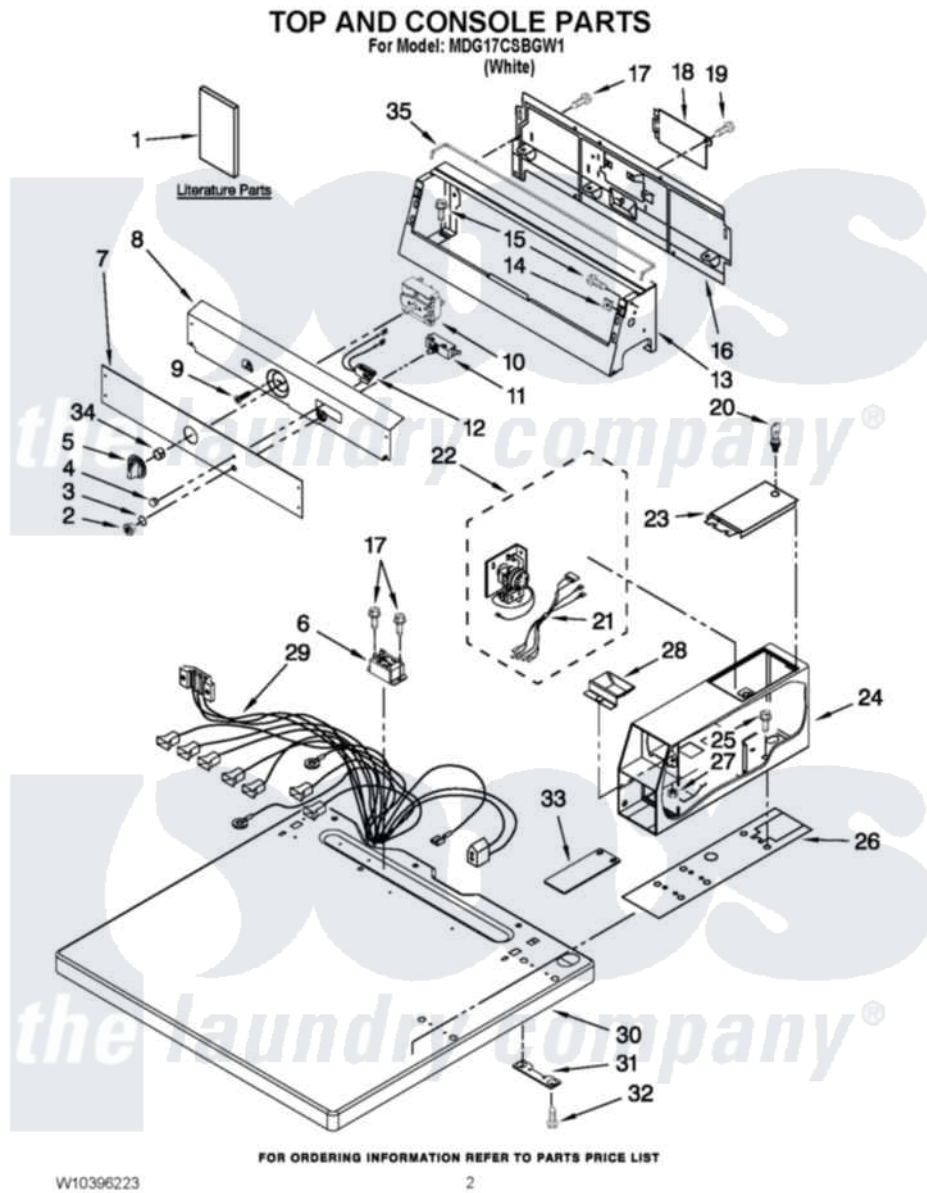

# Maytag MDG17CSBGW1 01 - TOP AND CONSOLE PARTS

Maytag [Commercial Maytag MDG17CSBGW1 Dryer Parts](#) Parts Diagram 01 - TOP AND CONSOLE PARTS  
Click on the part number to view part

Item	Original Part Number	Replaced By	Status	Part Description
1	W10115538		Not Available	INSTRUCTIONS INSTALLATION
"	W10396190		Not Available	WIRING DIAGRAM
2	<a href="#">W10146429</a>			Nut, 8-32 X 3/8
3	<a href="#">W10139799</a>			Washer
4	<a href="#">W10133502</a>			Lens, Pilot Light Amber
5	<a href="#">W10133507</a>			Knob
6	<a href="#">1188043</a>			Relay, Heater 230V
7	<a href="#">W10135190</a>			Facia / Overlay
8	<a href="#">W10124213</a>			Bracket, Control
9	<a href="#">W10139100</a>			Screw, 8-32 X 1/2
10	<a href="#">W10327100</a>			Switch, Cycle Selection
11	<a href="#">W10181931</a>			Switch, Push-To-Start
12	<a href="#">W10139459</a>			Lamp-Indicator 230 V.
13	W10205153	<a href="#">W10231471</a>		Console
14	<a href="#">W10131123</a>			NUT, 8 U-Type
15	<a href="#">W10139210</a>			Screw, 8-18 X 5/16

16	<a href="#">W10135273</a>		Panel, Rear
17	3390647	<a href="#">488729</a>	Screw
18	<a href="#">W10096918</a>		Cover, Terminal Block
19	<a href="#">W10223801</a>		Screw, 8-18 X 3/8
20	8316526	<a href="#">4396668</a>	Lock-Cam
21	<a href="#">W10111030</a>		Harness, Timer
22	<a href="#">W10135271</a>		Timer And Harness Assembly 50 Hz
23	<a href="#">3351136</a>		Service Door Assembly
24	<a href="#">W10136649</a>		Meter Case
25	<a href="#">3349065</a>		Bolt, Meter Case Mounting
26	<a href="#">3954812</a>		Cushion, Meter Case
27	<a href="#">W10139060</a>		Nut, 1/4-20
28	<a href="#">W10133509</a>		Funnel, Coin
29	<a href="#">W10386331</a>		Harness, Main
30	<a href="#">W10136707</a>		Top
31	3347825	<a href="#">3353813</a>	Plate, Mounting
32	<a href="#">W10223798</a>		Screw, 10-16 X 3/4
33	<a href="#">W10153513</a>		Extension
34	<a href="#">W10140928</a>		Clip, Knob
35	<a href="#">W10157932</a>		Seal, Foam Cabinet