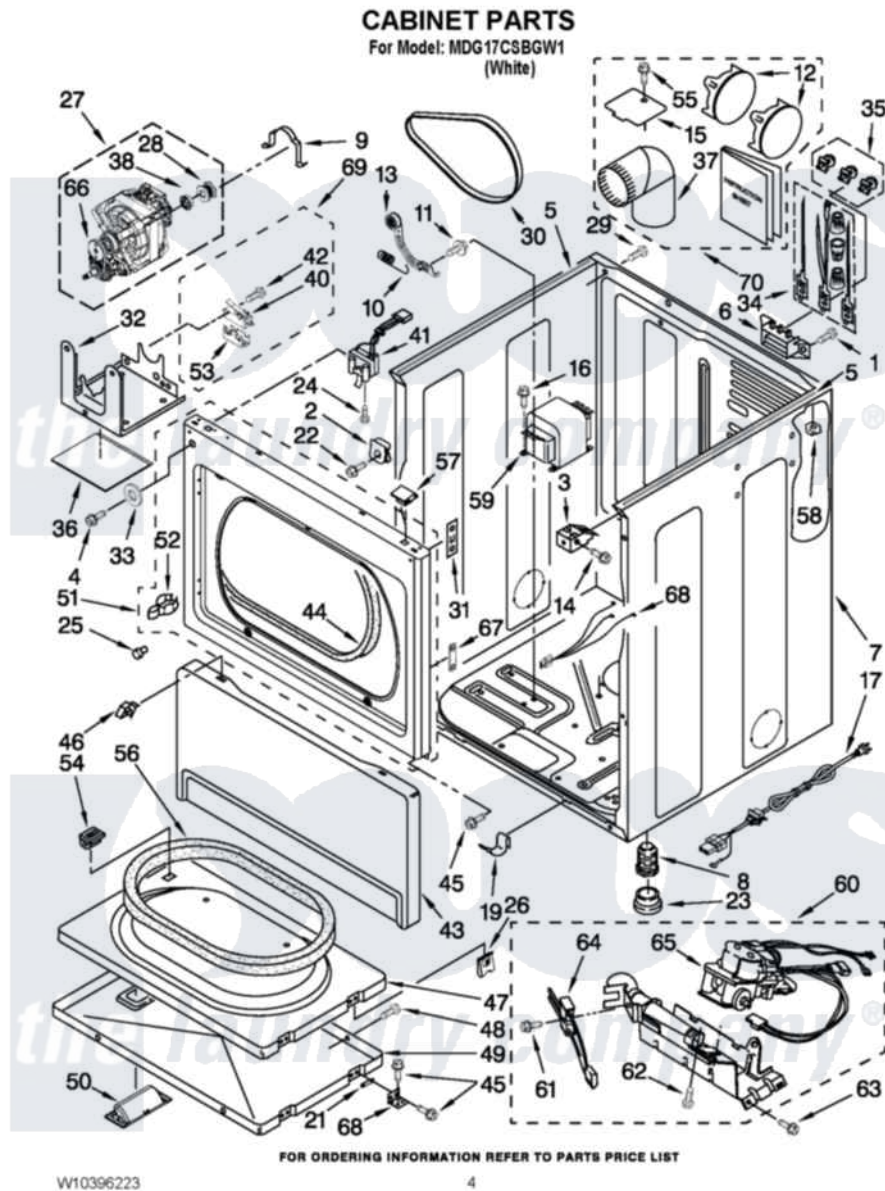

# Maytag MDG17CSBGW1 02 - CABINET PARTS

Maytag [Commercial Maytag MDG17CSBGW1 Dryer Parts](#) Parts Diagram 02 - CABINET PARTS  
Click on the part number to view part

Item	Original Part Number	Replaced By	Status	Part Description
1	3393008	<a href="#">308685</a>		Side Trim )
2	<a href="#">W10131123</a>			NUT, 8 U-Type
3	<a href="#">3391846</a>			Clip, Front Panel
4	<a href="#">3400077</a>			Screw, 10-16 X 1/2
5	<a href="#">8318396</a>			Foam-Seal
6	<a href="#">3397659</a>			Block, Terminal
7	<a href="#">8310656</a>			Cabinet
8	3392100	<a href="#">49621</a>		Feet-Leveling
NI	<a href="#">279810</a>			Foot-Optional
9	<a href="#">660658</a>			Clamp, Motor Mounting 343481 685441
10	<a href="#">3387374</a>			Spring, Idler
11	<a href="#">3389420</a>			Retainer-Idler 1/4-20 X 1/16
12	697750	<a href="#">W10470674</a>		Dryer Exhaust Kit
13	<a href="#">W10344192</a>			Idler Assembly
14	3391915	<a href="#">681615</a>		Screw
15	<a href="#">3394331</a>			Plate Cover