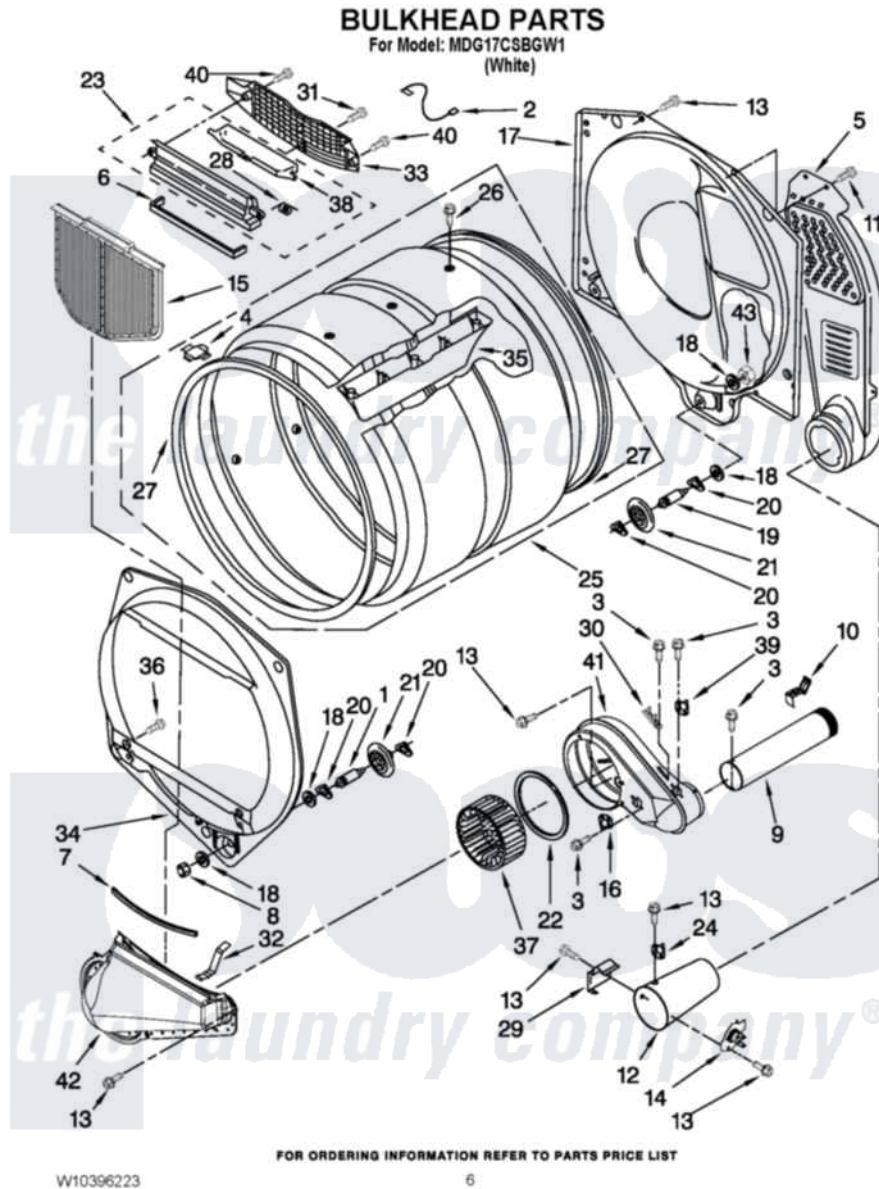

Maytag MDG17CSBGW1 03 - BULKHEAD PARTS

Maytag [Commercial Maytag MDG17CSBGW1 Dryer Parts](#) Parts Diagram 03 - BULKHEAD PARTS
Click on the part number to view part

Item	Original Part Number	Replaced By	Status	Part Description
1	8575324	W10359271		Shaft, Drum Roller Threads
2	3401707			Jumper, Tco-High Limit
3	693995			Screw, Hex Head
4	W10128544			Housing-Outlet
5	3394346			Air Duct Assembly
6	697813			Seal, Outlet Housing
7	697814	697813		Seal, Outlet Housing
8	3934666	W10080210		Nut, 3/8 X 16
9	W10121167			Exhaust Pipe
10	8572105			Retainer, Toe Panel
11	W10080700			Screw, 8-18 X 1/2
12	8573824			Funnel, Burner
13	8533971	90767		Screw, 8A X 3/8 HeX Washer Head Tapping
14	W10181549			Thermal-Cutoff
15	W10049370	W10120998		Screen
16	W10206196			Thermostat 155° F Electronic

17	3387809		Bulkhead, Rear
18	3387459	W10080960	Washer, Support
19	8575325	W10359272	Shaft, Roller Drum Threads
20	690997		Washer, Thrust
21	W10314171		Roller, Support Assembly
22	697770		Seal, Cover Plate Blower Housing
23	W10181927		Housing, Outlet
24	W10206703		Thermostat, High-Limit 255 F
25	8528998		Complete Drum Assembly
26	W10219342		Screw, Baffle Mounting
27	W10166807	280114	Seal
28	3394986		Spring, Lint Screen Door
29	338906		Radiant, Sensor
30	3392519		Thermal Limiter
31	695240	488729	Screw
32	W10345456	8066208	Clip-Exhaust
33	W10181926		Grille, Outlet
34	697557		Bulkhead, Front
35	697693	W10113136	Baffle, Drum
36	3357011	308685	Side Trim)
37	W10349492		Wheel, Blower
38	W10181925		Door, Lint Screen
39	W10194158		Thermostat 155 F Electronic
40	W10080640		Screw, 10-16 X 1/2
41	W10119255		Housing, Blower
42	8066168	W10128606	Duct-Lint
43	W10001120	W10080190	Nut, 3/8-16