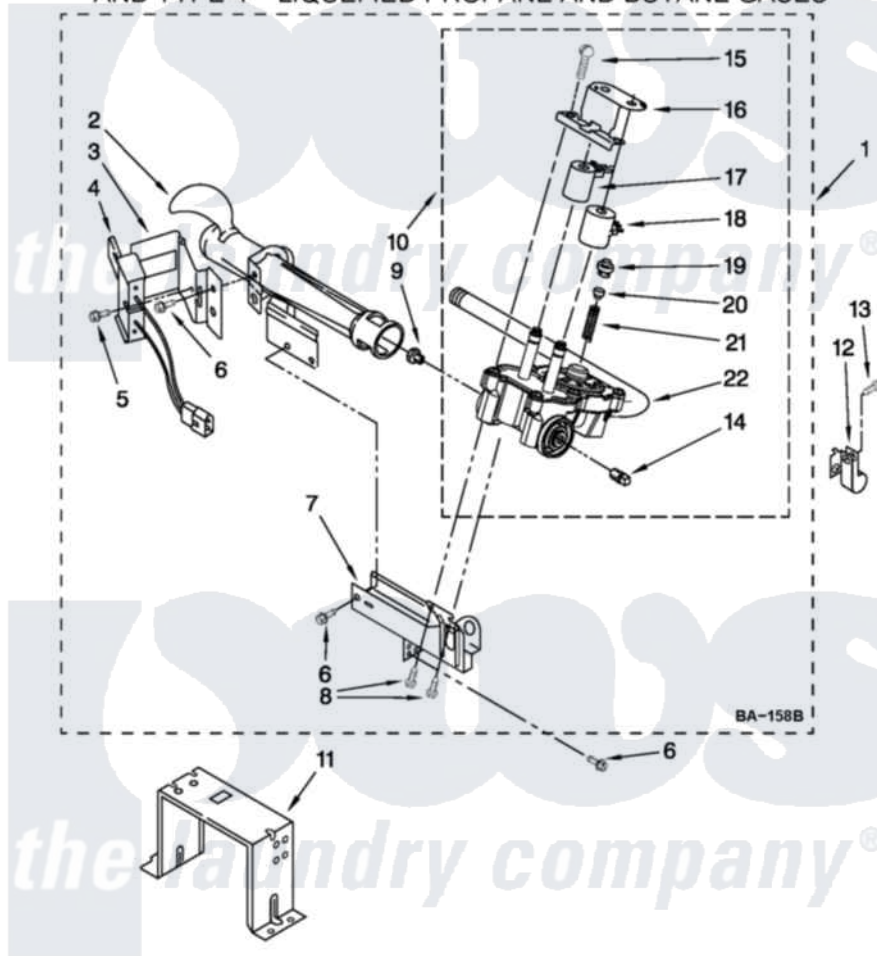

# Maytag MDG17CSBGW1 04 - W10096909 BURNER ASSEMBLY

## W10096909 BURNER ASSEMBLY

For Model: MDG17CSBGW1  
(White)

USE WITH TYPE 1 - NATURAL, TYPE 2 - MIXED,  
AND TYPE 4 - LIQUEFIED PROPANE AND BUTANE GASES

FOR ORDERING INFORMATION REFER TO PARTS PRICE LIST

W10396223

8

Maytag [Commercial Maytag MDG17CSBGW1 Dryer Parts](#) Parts Diagram 04 - W10096909 BURNER ASSEMBLY  
Click on the part number to view part

Item	Original Part Number	Replaced By	Status	Part Description
1	<a href="#">W10096909</a>			Burner Assembly 50 Hz
2	688617	<a href="#">693140</a>		Burner
3	<a href="#">694298</a>			Bracket, Ignitor
4	686590	<a href="#">279311</a>		Ignitor
5	W10080730	<a href="#">3393909</a>		Screw, 8-32 X 7/8
6	<a href="#">W10080320</a>			Screw, 10-16 X 1/2
7	3389871		Not Available	Base, Burner
8	W10080630	<a href="#">3387057</a>		Screw, 10-16 X 1/2 Orifice, Burner
9	<a href="#">234660</a>			Orifice, Burner Type 1
10	<a href="#">8281918</a>			Valve, Gas 60 Hz
11	<a href="#">3389889</a>			Bracket, Support
12	<a href="#">3978776</a>			Bracket, Gas Pipe Switch
13	3390647	<a href="#">488729</a>		Screw
14	<a href="#">W10295523</a>			Plug, Pipe
15	<a href="#">694421</a>			Screw, Bracket Mounting
16	<a href="#">694538</a>			Bracket, Shunt