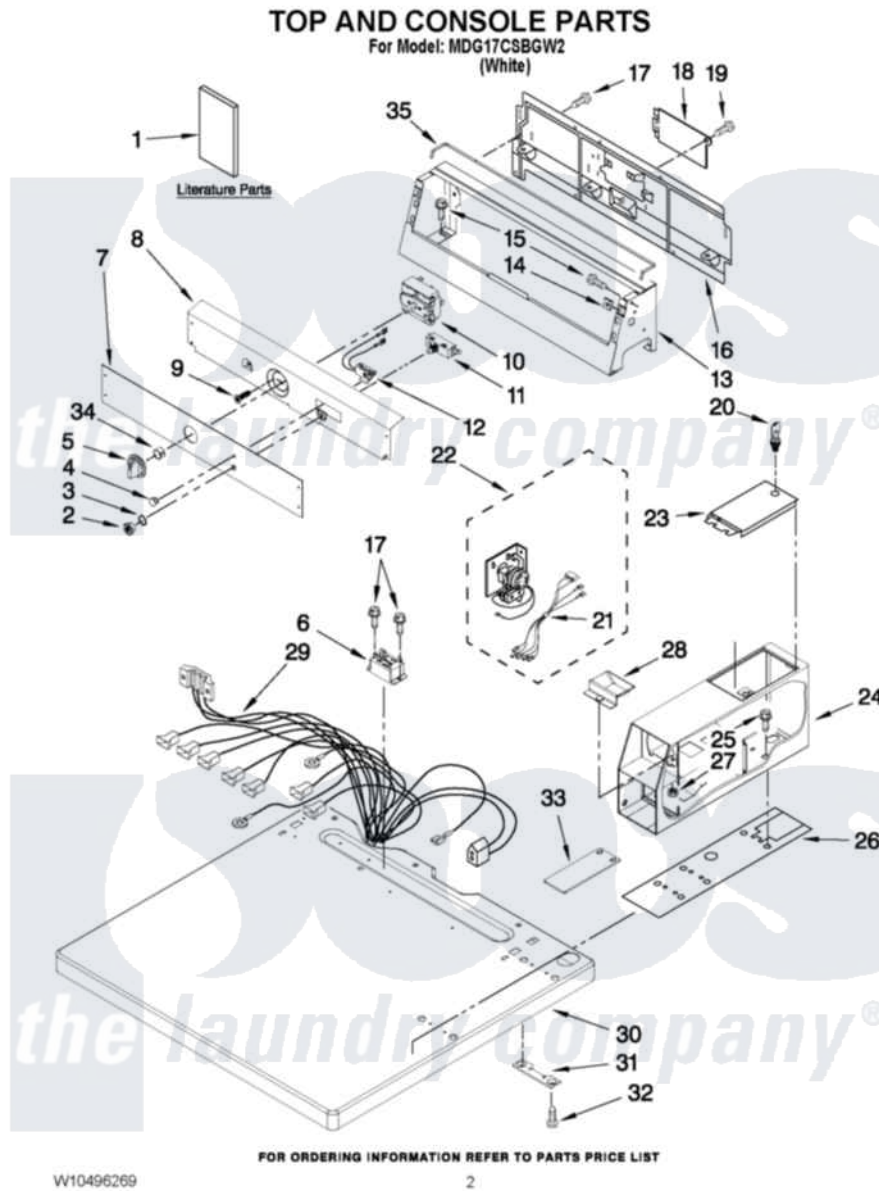

Maytag MDG17CSBGW2 01 - TOP AND CONSOLE PARTS

Maytag [Commercial Maytag MDG17CSBGW2 Dryer Parts](#) Parts Diagram 01 - TOP AND CONSOLE PARTS
Click on the part number to view part

Item	Original Part Number	Replaced By	Status	Part Description
1	W10115538		Not Available	INSTRUCTIONS INSTALLATION
"	W10396190		Not Available	WIRING DIAGRAM
2	W10146429			Nut, 8-32 X 3/8
3	W10139799			Washer
4	W10133502			Lens, Pilot Light Amber
5	W10133507			Knob
6	1188043			Relay, Heater 230V
7	W10135190			Facia / Overlay
8	W10124213			Bracket, Control
9	W10139100			Screw, 8-32 X 1/2
10	W10327100			Switch, Cycle Selection
11	W10181931			Switch, Push-To-Start
12	W10139459			Lamp-Indicator 230 V.
13	W10205153	W10231471		Console
14	W10131123			NUT, 8 U-Type
15	W10139210			Screw, 8-18 X 5/16

16	W10135273		Panel, Rear
17	3390647	488729	Screw
18	W10096918		Cover, Terminal Block
19	W10386302	W10131119	Screw, 8-18 X 5/16
20	8316526	4396668	Lock-Cam
21	W10111030		Harness, Timer
22	W10135271		Timer And Harness Assembly 50 Hz
23	3351136		Service Door Assembly
24	W10136649		Meter Case
25	3349065		Bolt, Meter Case Mounting
26	3954812		Cushion, Meter Case
27	W10139060		Nut, 1/4-20
28	W10133509		Funnel, Coin
29	W10386331		Harness, Main
30	W10136707		Top
31	3347825	3353813	Plate, Mounting
32	98445		Screw, 10-16 X 3/4
33	W10153513		Extension
34	W10140928		Clip, Knob
35	W10157932		Seal, Foam Cabinet