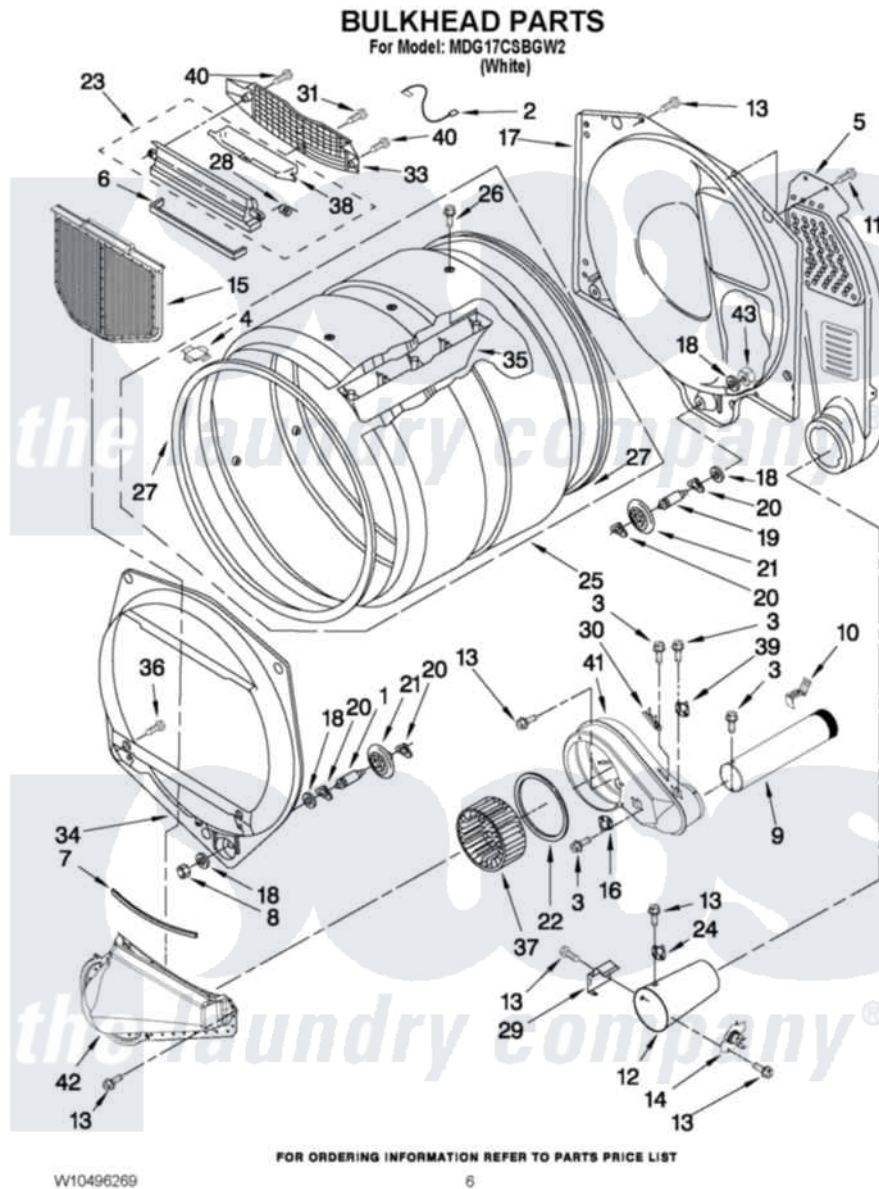

Maytag MDG17CSBGW2 03 - BULKHEAD PARTS

Maytag [Commercial Maytag MDG17CSBGW2 Dryer Parts](#) Parts Diagram 03 - BULKHEAD PARTS
Click on the part number to view part

Item	Original Part Number	Replaced By	Status	Part Description
1	W10359271			Shaft, Drum Roller Threads
2	3401707			Jumper, Tco-High Limit
3	693995			Screw, Hex Head
4	W10128544			Housing-Outlet
5	3394346			Air Duct Assembly
6	697813			Seal, Outlet Housing
7	697814	697813		Seal, Outlet Housing
8	3934666	W10080210		Nut, 3/8 X 16
9	W10121167			Exhaust Pipe
10	8572105			Retainer, Toe Panel
11	W10080700			Screw, 8-18 X 1/2
12	8573824			Funnel, Burner
13	8533971	90767		Screw, 8A X 3/8 HeX Washer Head Tapping
14	W10181549			Thermal-Cutoff
15	W10049370	W10120998		Screen
16	W10206196			Thermostat 155° F Electronic

17	3387809		Bulkhead, Rear
18	3387459	W10080960	Washer, Support
19	W10359272		Shaft, Roller Drum Threads
20	690997		Washer, Thrust
21	W10314171		Roller, Support Assembly
22	697770		Seal, Cover Plate Blower Housing
23	W10181927		Housing, Outlet
24	W10206703		Thermostat, High-Limit 255 F
25	8528998		Complete Drum Assembly
26	W10219342		Screw, Baffle Mounting
27	W10166807	280114	Seal
28	3394986		Spring, Lint Screen Door
29	338906		Radiant, Sensor
30	3392519		Thermal Limiter
31	695240	488729	Screw
33	W10181926		Grille, Outlet
34	697557		Bulkhead, Front
35	697693	W10113136	Baffle, Drum
36	3357011	308685	Side Trim)
37	W10349492		Wheel, Blower
38	W10181925		Door, Lint Screen
39	W10194158		Thermostat 155 F Electronic
40	3387230		Screw, 10-16 X 13/16
41	W10119255		Housing, Blower
42	8066168	W10128606	Duct-Lint
43	W10001120	W10080190	Nut, 3/8-16