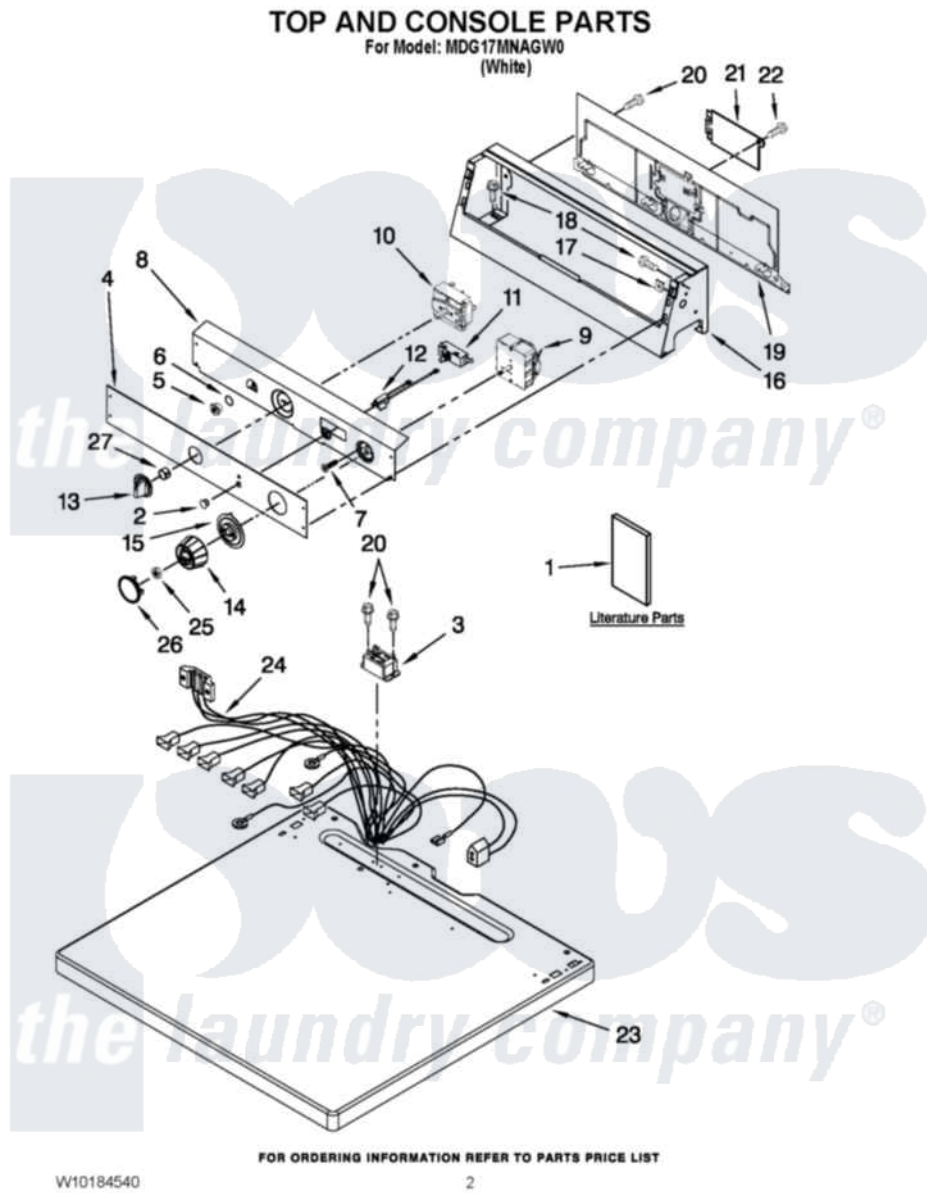

Maytag MDG17MNAGW0 01 - TOP AND CONSOLE PARTS

Maytag [Commercial Maytag MDG17MNAGW0 Dryer Parts](#) Parts Diagram 01 - TOP AND CONSOLE PARTS
Click on the part number to view part

Item	Original Part Number	Replaced By	Status	Part Description
1	W10184551		Not Available	Instructions Installation
"	W10163158			Wiring Diagram
"	W10184540			Repair Parts List
2	W10133502			Lens, Pilot Light Amber
3	1188043			Relay, Heater 230V
4	W10135191			Facia / Overlay
5	W10146429			Nut, 8-32 X 3/8
6	W10139799			Washer
7	W10139100			Screw, 8-32 X 1/2
8	W10124216			Bracket, Control
9	W10157945			Timer, Dryer
10	W10137919	W10327100		Switch, Cycle Selection
11	W10181931			Switch, Push-To-Start
12	W10139459			Lamp-Indicator 230 V.
13	W10133507			Knob
14	W10133505			Knob, Control

15	W10133506		Skirt, Dial
16	W10205150	W10235158	Console
17	W10131123		NUT, 8 U-Type
18	W10139210		Screw, 8-18 X 5/16
19	W10121161		Panel, Rear Console
20	W10080700		Screw, 8-18 X 1/2
21	8317340		Cover, Terminal Block
22	W10223801		Screw, 8-18 X 3/8
23	W10136704		Top
24	W10111043		Harness, Main
25	W10155650		Nut, 1/4-28 X 5/32
26	W10133501		Cap, Knob
27	W10140928		Clip, Knob