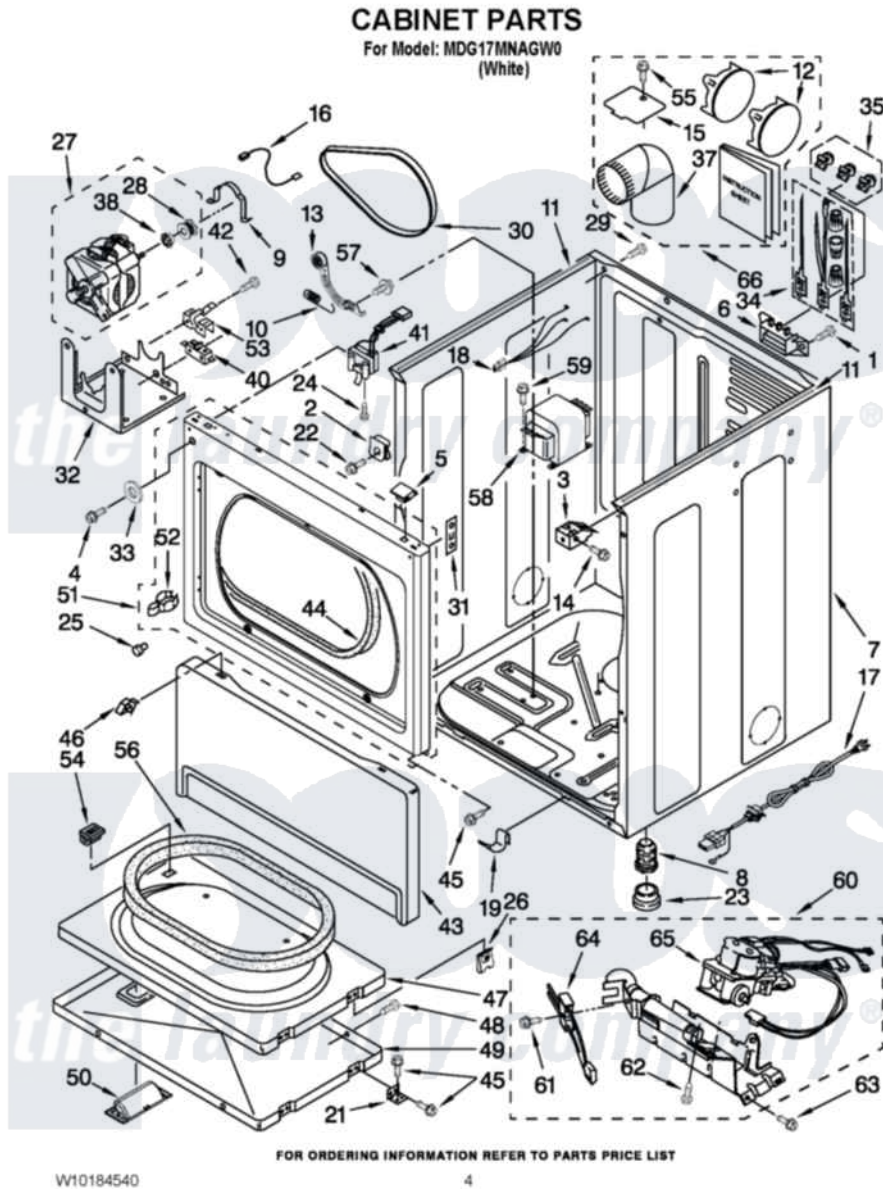

Maytag MDG17MNAGW0 02 - CABINET PARTS

Maytag [Commercial Maytag MDG17MNAGW0 Dryer Parts](#) Parts Diagram 02 - CABINET PARTS
Click on the part number to view part

Item	Original Part Number	Replaced By	Status	Part Description
1	3393008	308685		Side Trim)
2	W10131123			NUT, 8 U-Type
3	3391846			Clip, Front Panel
4	3400077			Screw, 10-16 X 1/2
5	345670			Lock, Top
6	3397659			Block, Terminal
7	8310656			Cabinet
8	3392100	49621		Feet-Leveling
NI	279810			Foot-Optional
9	660658			Clamp, Motor Mounting 343481 685441
10	3387374			Spring, Idler
11	8318396			Foam-Seal
12	697750	W10470674		Dryer Exhaust Kit
13	W10118754	W10118756		Idler Bracket
14	W10223793	3400080		Screw
15	3394331			Plate Cover