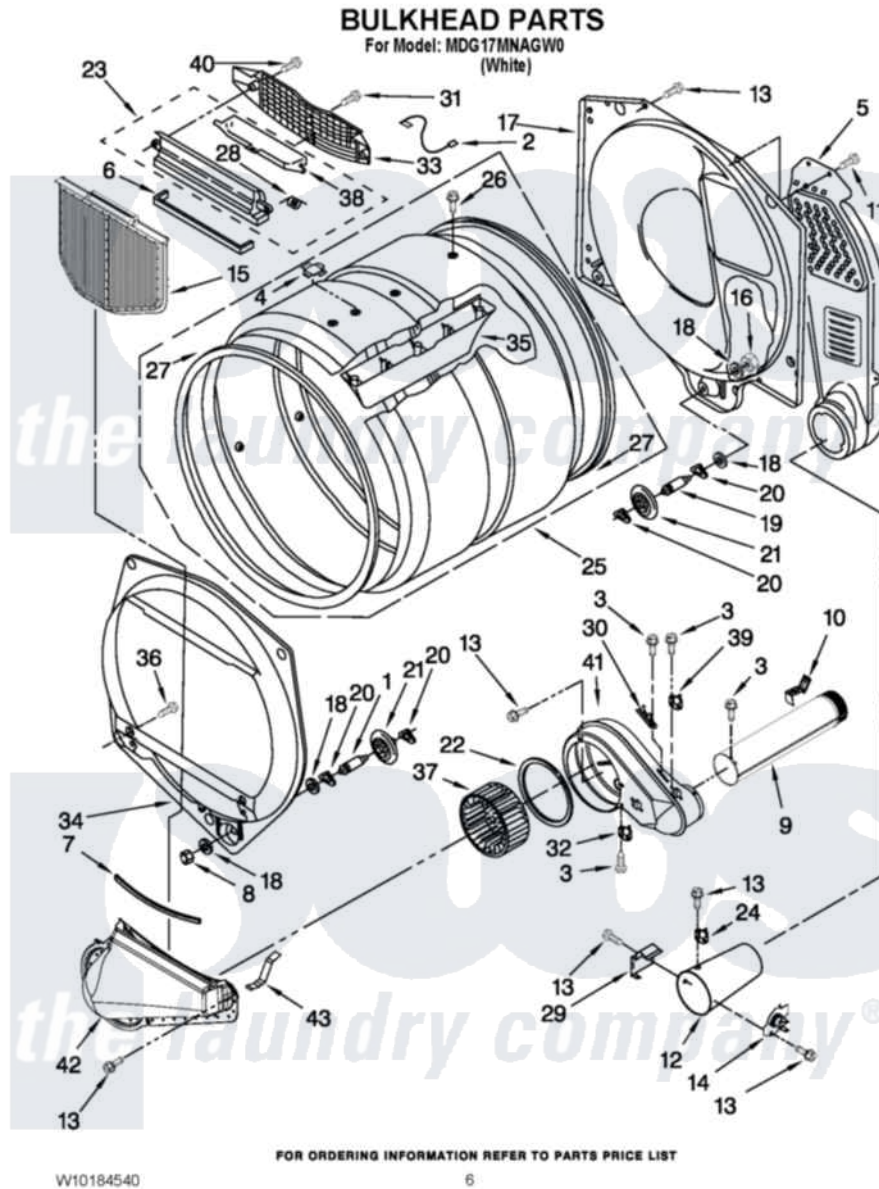

Maytag MDG17MNAGW0 03 - BULKHEAD PARTS

Maytag Commercial Maytag MDG17MNAGW0 Dryer Parts Parts Diagram 03 - BULKHEAD PARTS
Click on the part number to view part

Item	Original Part Number	Replaced By	Status	Part Description
1	8575324	W10359271		Shaft, Drum Roller Threads
2	3401707			Jumper, Tco-High Limit
3	W10080820			Screw, 8-18 X .298
4	8066086			Plug, Drum Hole
5	3394346			Air Duct Assembly
6	697813			Seal, Outlet Housing
7	697814	697813		Seal, Outlet Housing
8	W10080210			Nut, 3/8 X 16
9	W10121167			Exhaust Pipe
10	8572105			Retainer, Toe Panel
11	W10080700			Screw, 8-18 X 1/2
12	8573824			Funnel, Burner
13	W10080280			Screw, 8-18 X 3/8
14	W10181549			Thermal-Cutoff
15	W10049370	W10120998		Screen
16	W10080190			Nut, 3/8-16

17	3387809		Bulkhead, Rear
18	W10080960		Washer, Support
19	8575325	W10359272	Shaft, Roller Drum Threads
20	690997		Washer, Thrust
21	8536973	W10314173	Support
22	697770		Seal, Cover Plate Blower Housing
23	W10181927		Housing, Outlet
24	W10206703		Thermostat, High-Limit 255 F
25	8528998		Complete Drum Assembly
26	W10219342		Screw, Baffle Mounting
27	W10166807	280114	Seal
28	3394986		Spring, Lint Screen Door
29	338906		Radiant, Sensor
30	3392519		Thermal Limiter
31	487909	488729	Screw
32	W10206196		Thermostat 155° F Electronic
33	W10181926		Grille, Outlet
34	697557		Bulkhead, Front
35	697693	W10113136	Baffle, Drum
36	W10080590		Screw, 10-16 X 1/2
37	W10168564	W10349492	Wheel, Blower
38	W10181925		Door, Lint Screen
39	W10194158		Thermostat 155 F Electronic
40	3387230		Screw, 10-16 X 13/16
41	W10151271		Housing, Blower
42	8066168	W10128606	Duct-Lint
43	8066208		Clip-Exhaust