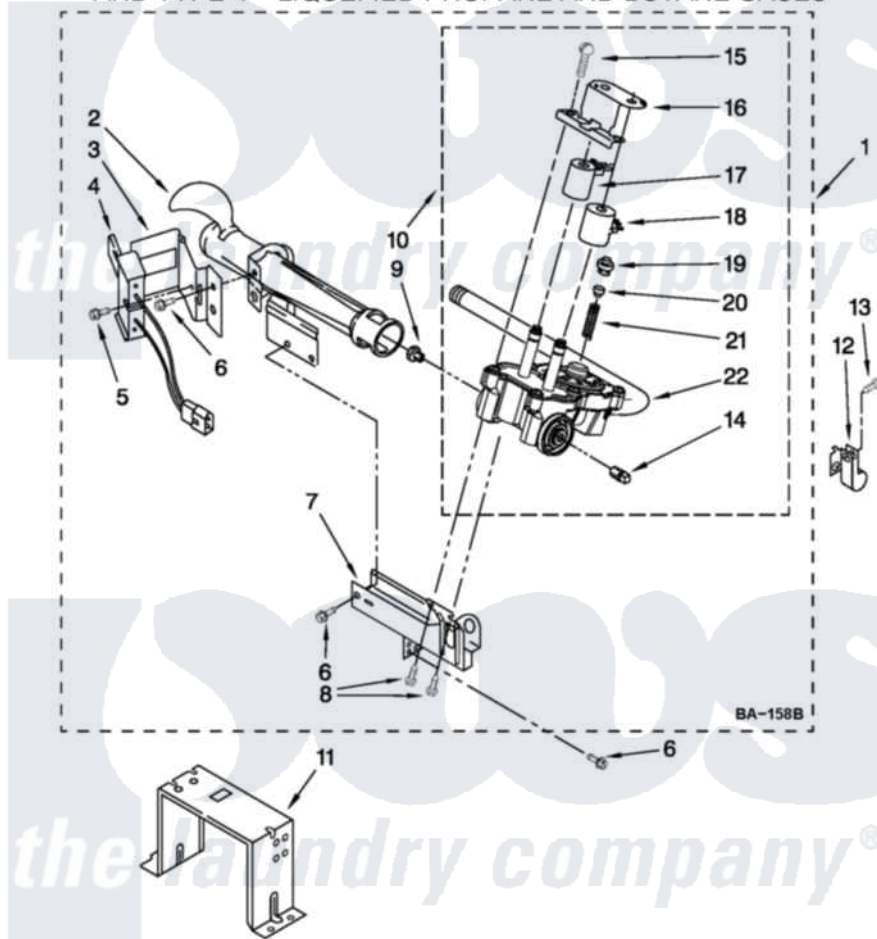

Maytag MDG17MNAGW0 04 - W10096909 BURNER ASSEMBLY

W10096909 BURNER ASSEMBLY

For Model: MDG17MNAGW0
(White)

USE WITH TYPE 1 - NATURAL, TYPE 2 - MIXED,
AND TYPE 4 - LIQUEFIED PROPANE AND BUTANE GASES

FOR ORDERING INFORMATION REFER TO PARTS PRICE LIST

W10184540

8

Maytag Commercial Maytag MDG17MNAGW0 Dryer Parts Parts Diagram 04 - W10096909 BURNER ASSEMBLY
Click on the part number to view part

Item	Original Part Number	Replaced By	Status	Part Description
1	W10096909			Burner Assembly 50 Hz
2	688617	693140		Burner
3	694298			Bracket, Ignitor
4	686590	279311		Ignitor
5	W10080730	3393909		Screw, 8-32 X 7/8
6	W10080320			Screw, 10-16 X 1/2
7	3389871		Not Available	Base, Burner
8	W10080630	3387057		Screw, 10-16 X 1/2 Orifice, Burner
9	234660			Orifice, Burner Type 1
10	8281918			Valve, Gas 60 Hz
11	3389889			Bracket, Support
12	3978776			Bracket, Gas Pipe Switch
13	3390647	488729		Screw
14	W10295523			Plug, Pipe
15	694421			Screw, Bracket Mounting
16	694538			Bracket, Shunt