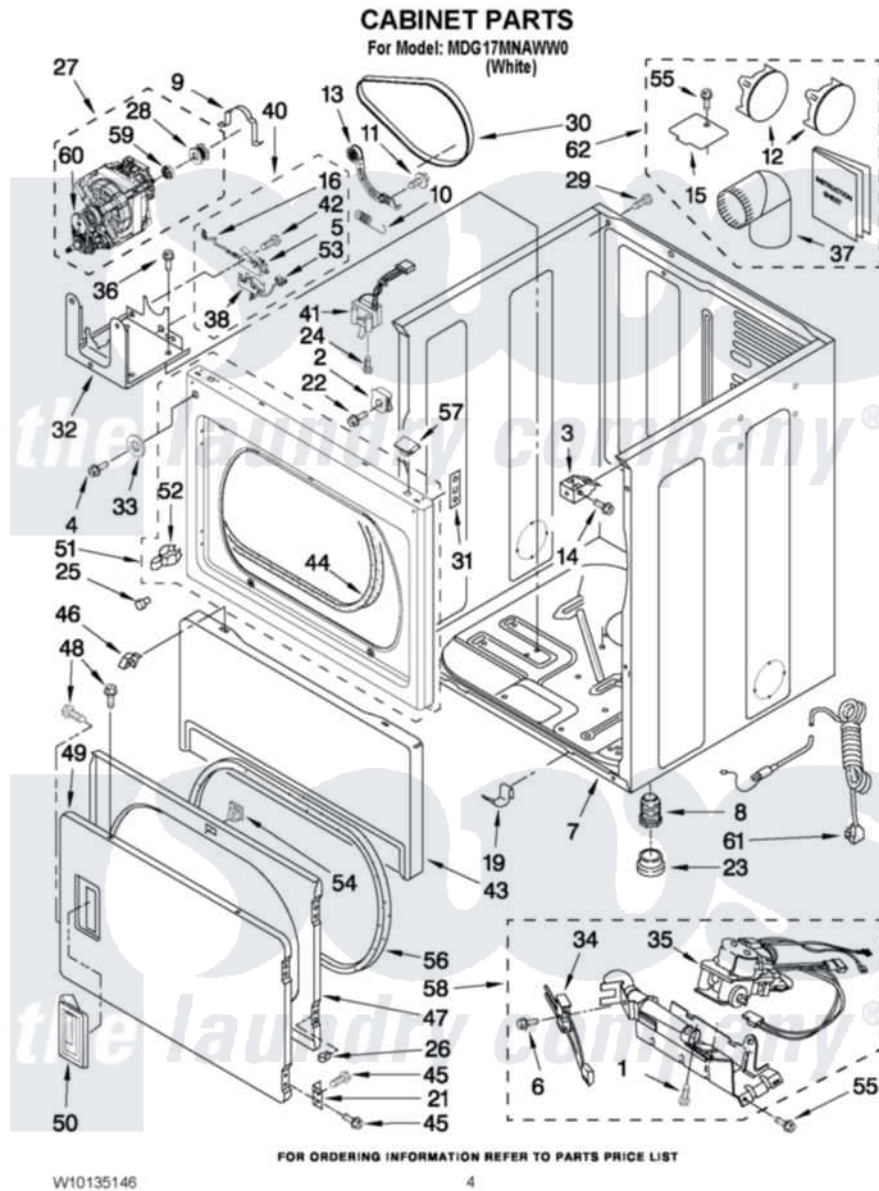

Maytag MDG17MNAWW0 02 - CABINET PARTS

Maytag [Commercial Maytag MDG17MNAWW0 Dryer Parts](#) Parts Diagram 02 - CABINET PARTS
Click on the part number to view part

Item	Original Part Number	Replaced By	Status	Part Description
1	3387057			Screw, 10-16 X 1/2 Orifice, Burner
2	W10131123			NUt, 8 U-Type
3	3391846			Clip, Front Panel
4	3400077			Screw, 10-16 X 1/2
5	8564010			Assembly, Switch And Actuator
6	3393909			Screw, 8-32 X 7/8
7	8310656			Cabinet
8	3392100	49621		Feet-Leveling
NI	279810			Foot-Optional
9	660658			Clamp, Motor Mounting 343481 685441
10	3387374			Spring, Idler
11	3389420			Retainer-Idler 1/4-20 X 1/16
12	697750	W10470674		Dryer Exhaust Kit
13	W10141380	W10344192		Idler Assembly