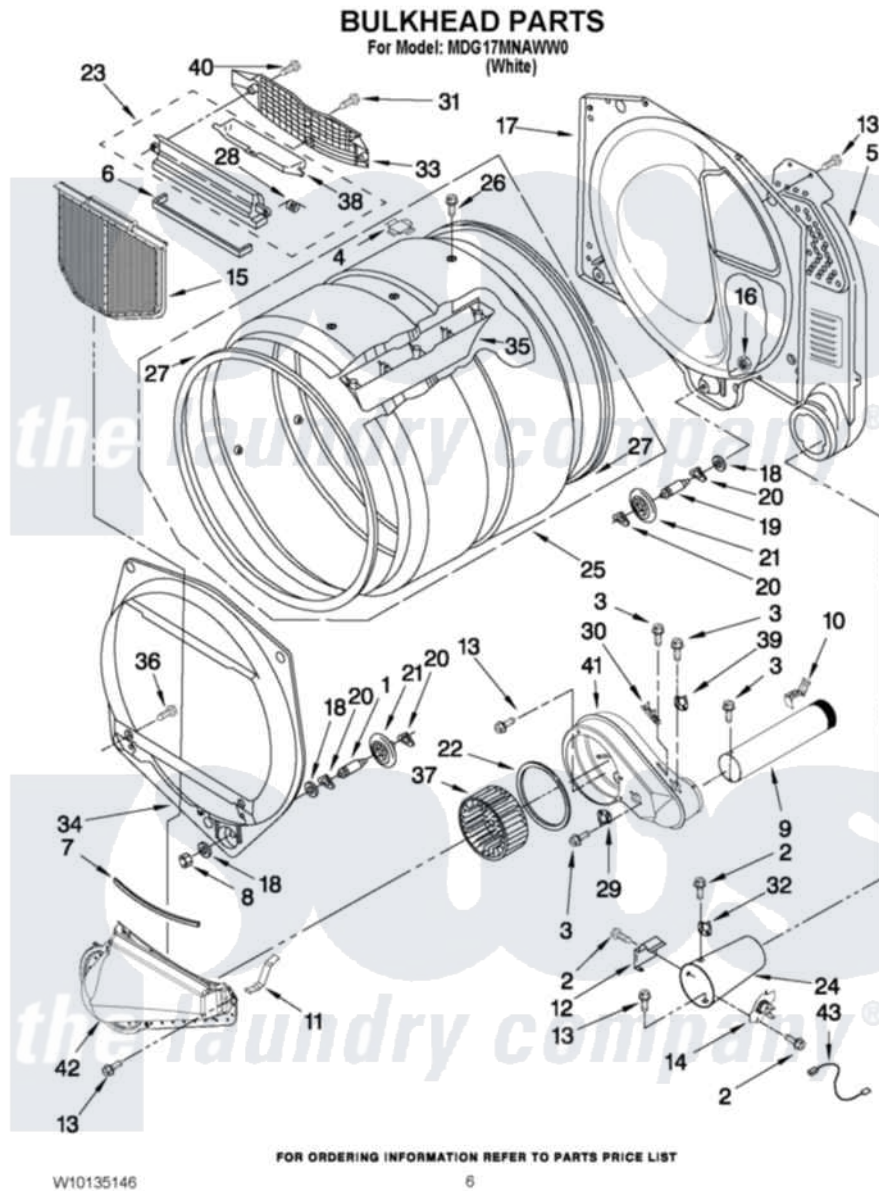

Maytag MDG17MNAWW0 03 - BULKHEAD PARTS

Maytag Commercial Maytag MDG17MNAWW0 Dryer Parts Parts Diagram 03 - BULKHEAD PARTS
Click on the part number to view part

Item	Original Part Number	Replaced By	Status	Part Description
1	8575324	W10359271		Shaft, Drum Roller Threads
2	90767			Screw, 8A X 3/8 HeX Washer Head Tapping
3	8533971	90767		Screw, 8A X 3/8 HeX Washer Head Tapping
4	8066086			Plug, Drum Hole
5	3394346			Air Duct Assembly
6	697813			Seal, Outlet Housing
7	697814	697813		Seal, Outlet Housing
8	3934666	W10080210		Nut, 3/8 X 16
9	8066224	279936		Kit-Exhst
10	8572105			Retainer, Toe Panel
11	8066208			Clip-Exhaust
12	338906			Radiant, Sensor
13	3390647	488729		Screw
14	8573713			Thermal-Cutoff
15	W10049370	W10120998		Screen

16	W10001120	W10080190	Nut, 3/8-16
17	3387809		Bulkhead, Rear
18	3387459	W10080960	Washer, Support
19	8575325	W10359272	Shaft, Roller Drum Threads
20	690997		Washer, Thrust
21	8536973	W10314173	Support
22	697770		Seal, Cover Plate Blower Housing
23	8563755		Housing, Outlet Assembly
24	8573824		Funnel, Burner
25	8318215	W10197999	Drum
26	W10109200		Screw, Baffle Mounting
27	W10166807	280114	Seal
28	3394986		Spring, Lint Screen Door
29	W10131836		Thermostat 140 F Cycling
30	3392519		Thermal Limiter
31	487909	488729	Screw
32	8573028		Thermostat, High-Limit 205 F
33	8563756		Grille, Outlet
34	697557		Bulkhead, Front
35	697693	W10113136	Baffle, Drum
36	3357011	308685	Side Trim)
37	W10168564	W10349492	Wheel, Blower
38	8563758		Door, Lint Screen
39	W10165817		Thermostat 155 F Gas
40	3387230		Screw, 10-16 X 13/16
41	W10135254		Housing, Blower
42	8066168	W10128606	Duct-Lint
43	3401707		Jumper, Tco-High Limit