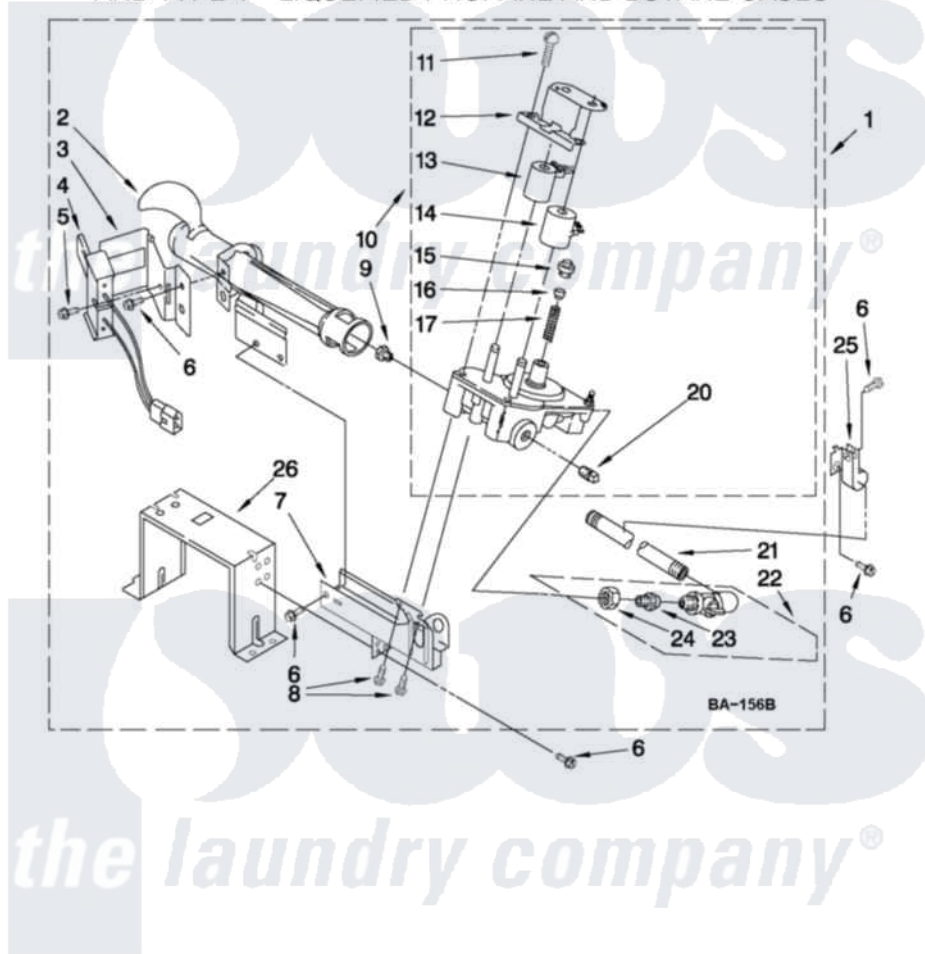

Maytag MDG17MNAWW0 04 - W10135231 BURNER ASSEMBLY

W10135231 BURNER ASSEMBLY

For Model: MDG17MNAWW0
(White)

USE WITH TYPE 1 - NATURAL, TYPE 2 - MIXED,
AND TYPE 4 - LIQUEFIED PROPANE AND BUTANE GASES

FOR ORDERING INFORMATION REFER TO PARTS PRICE LIST

W10135146

8

Maytag [Commercial Maytag MDG17MNAWW0 Dryer Parts](#) Parts Diagram 04 - W10135231 BURNER ASSEMBLY
Click on the part number to view part

Item	Original Part Number	Replaced By	Status	Part Description
1	W10135231	W10492508		Burner-Gas
2	688617	693140		Burner
3	694298			Bracket, Ignitor
4	686590	279311		Ignitor
5	3393909			Screw, 8-32 X 7/8
6	343641	681414		Screw, 10AB X 1/2
7	3389871		Not Available	Base, Burner
8	3387057			Screw, 10-16 X 1/2 Orifice, Burner
9	234870			Orifice, Burner
"	234868			Orifice, Burner
10	W10141728			Valve, Gas 60 Hz
11	694421			Screw, Bracket Mounting
12	694538			Bracket, Shunt
13	694540			Coil, 60 Hz
14	694539			Coil, 60 Hz
15	694424			Leak, Limiter