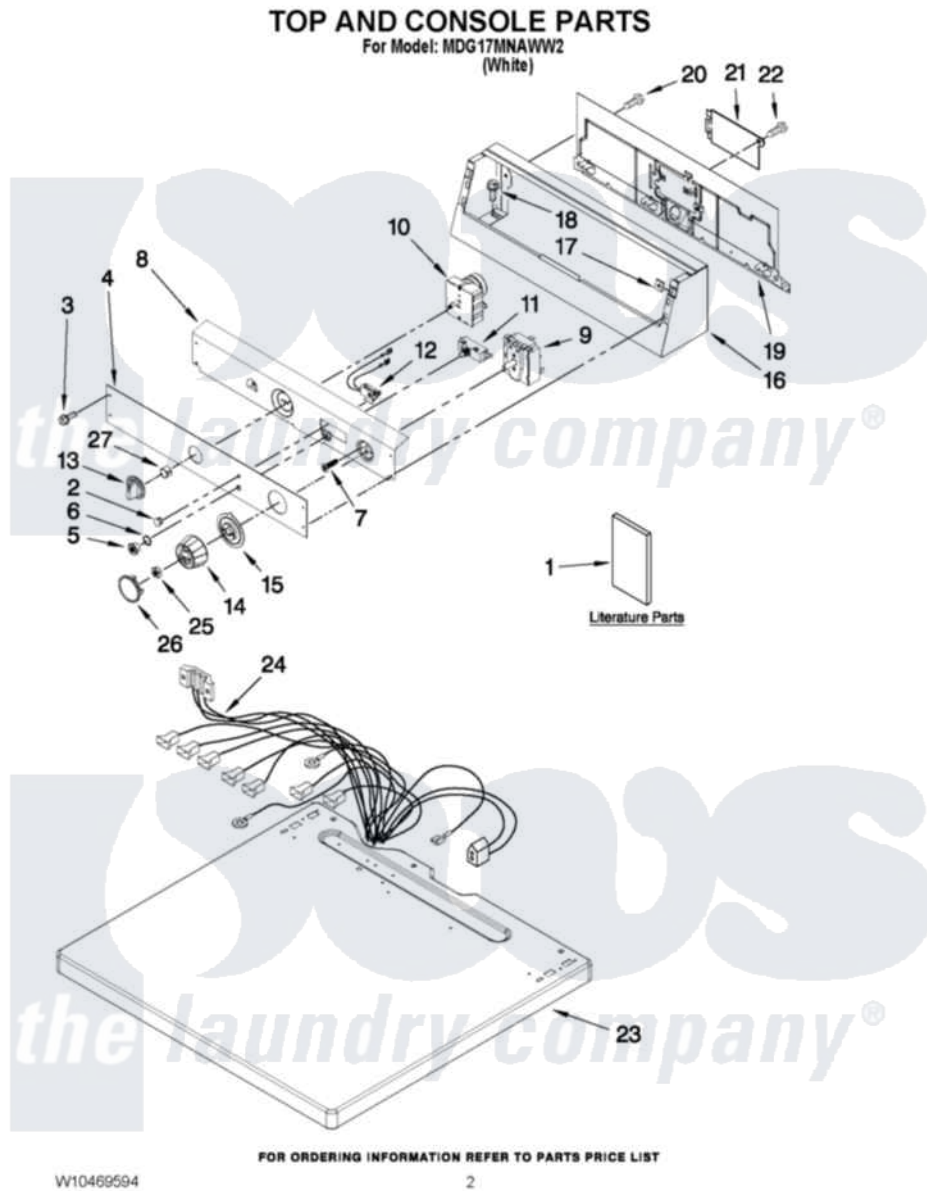

Maytag MDG17MNAWW2 01 - TOP AND CONSOLE PARTS

Maytag [Commercial Maytag MDG17MNAWW2 Dryer Parts](#) Parts Diagram 01 - TOP AND CONSOLE PARTS
Click on the part number to view part

Item	Original Part Number	Replaced By	Status	Part Description
1	W10184576		Not Available	INSTRUCTIONS, INSTALLATION
"	W10167625			Wiring Diagram
"	W10469594		Not Available	REPAIR PARTS LIST
2	W10133502			Lens, Pilot Light Amber
3	W10386302	W10131119		Screw, 8-18 X 5/16
4	W10135184			Facia / Overlay
5	W10146429			Nut, 8-32 X 3/8
6	W10139799			Washer
7	W10139100			Screw, 8-32 X 1/2
8	W10124216			Bracket, Control
9	W10157942			Timer, Dryer
10	W10327105			Switch, Cycle Selection
11	W10149462			Switch, Push-To-Start
12	W10130072			Lamp-Indicator 120 V.
13	W10133507			Knob
14	W10133505			Knob, Control

15	W10133506		Skirt, Dial
16	W10205150	W10235158	Console
17	W10131123		NUt, 8 U-Type
18	W10139210		Screw, 8-18 X 5/16
19	8317305	285909	Panel-Rear
20	3390647	488729	Screw
21	8317340		Cover, Terminal Block
22	3390814	90767	Screw, 8A X 3/8 HeX Washer Head Tapping
23	W10136704		Top
24	W10153155		Harness, Main
25	W10155650		Nut, 1/4-28 X 5/32
26	W10133501		Cap, Knob
27	W10140928		Clip, Knob