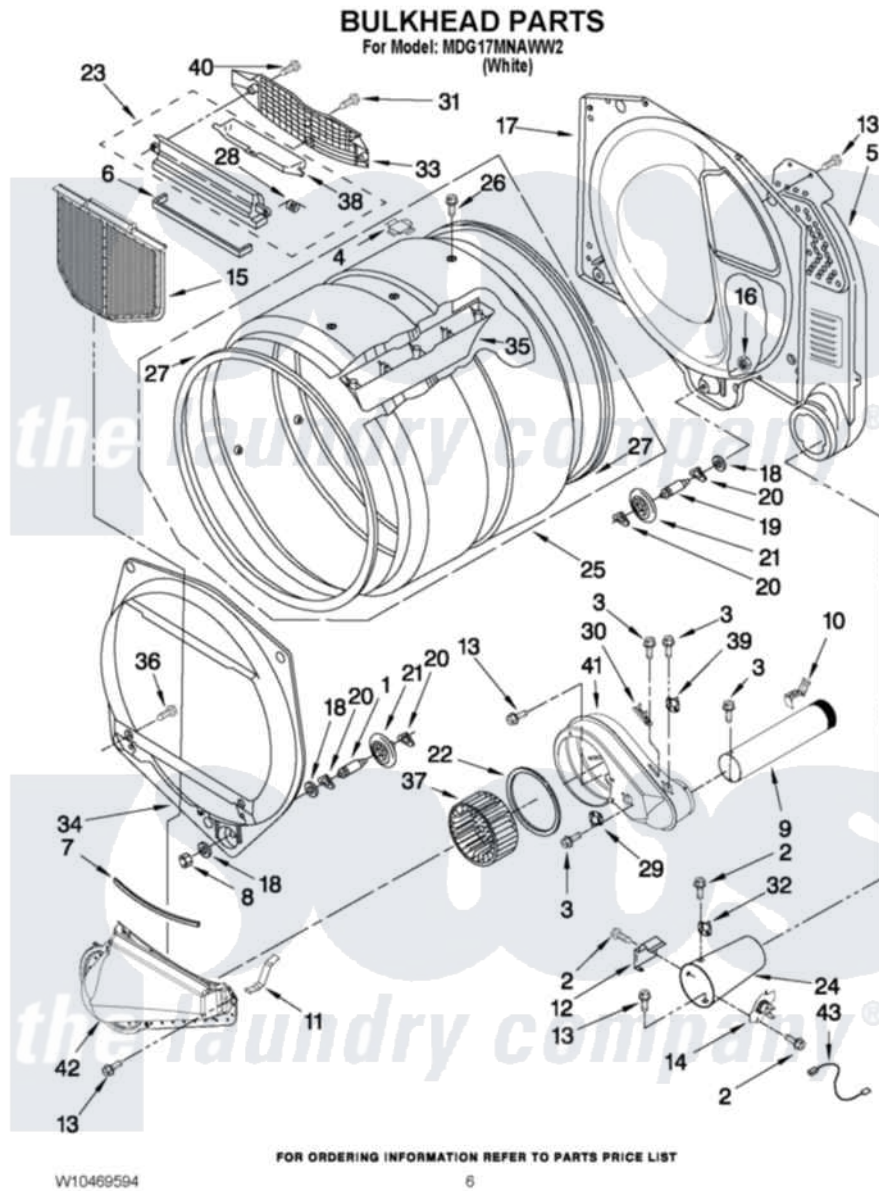

Maytag MDG17MNAWW2 03 - BULKHEAD PARTS

Maytag Commercial Maytag MDG17MNAWW2 Dryer Parts Parts Diagram 03 - BULKHEAD PARTS
Click on the part number to view part

Item	Original Part Number	Replaced By	Status	Part Description
1	8575324	W10359271		Shaft, Drum Roller Threads
2	90767			Screw, 8A X 3/8 HeX Washer Head Tapping
3	8533971	90767		Screw, 8A X 3/8 HeX Washer Head Tapping
4	8066086			Plug, Drum Hole
5	3394346			Air Duct Assembly
6	697813			Seal, Outlet Housing
7	697814	697813		Seal, Outlet Housing
8	3934666	W10080210		Nut, 3/8 X 16
9	8066224	279936		Kit-Exhst
10	8572105			Retainer, Toe Panel
11	W10345456	8066208		Clip-Exhaust
12	338906			Radiant, Sensor
13	3390647	488729		Screw
14	8573713			Thermal-Cutoff
15	W10049370	W10120998		Screen

16	W10001120	W10080190	Nut, 3/8-16
17	3387809		Bulkhead, Rear
18	3387459	W10080960	Washer, Support
19	8575325	W10359272	Shaft, Roller Drum Threads
20	690997		Washer, Thrust
21	W10314171		Roller, Support Assembly
22	697770		Seal, Cover Plate Blower Housing
23	8563755		Housing, Outlet Assembly
24	8573824		Funnel, Burner
25	8318215	W10197999	Drum
26	W10219342		Screw, Baffle Mounting
27	W10166807	280114	Seal
28	3394986		Spring, Lint Screen Door
29	W10131836		Thermostat 140 F Cycling
30	3392519		Thermal Limiter
31	695240	488729	Screw
32	3391912		Thermostat, High-Limit 255 F
33	8563756		Grille, Outlet
34	697557		Bulkhead, Front
35	697693	W10113136	Baffle, Drum
36	3357011	308685	Side Trim)
37	W10349492		Wheel, Blower
38	8563758		Door, Lint Screen
39	W10178810		Thermostat 140 F Cycling
40	3387230		Screw, 10-16 X 13/16
41	W10135254		Housing, Blower
42	8066168	W10128606	Duct-Lint
43	3401707		Jumper, Tco-High Limit