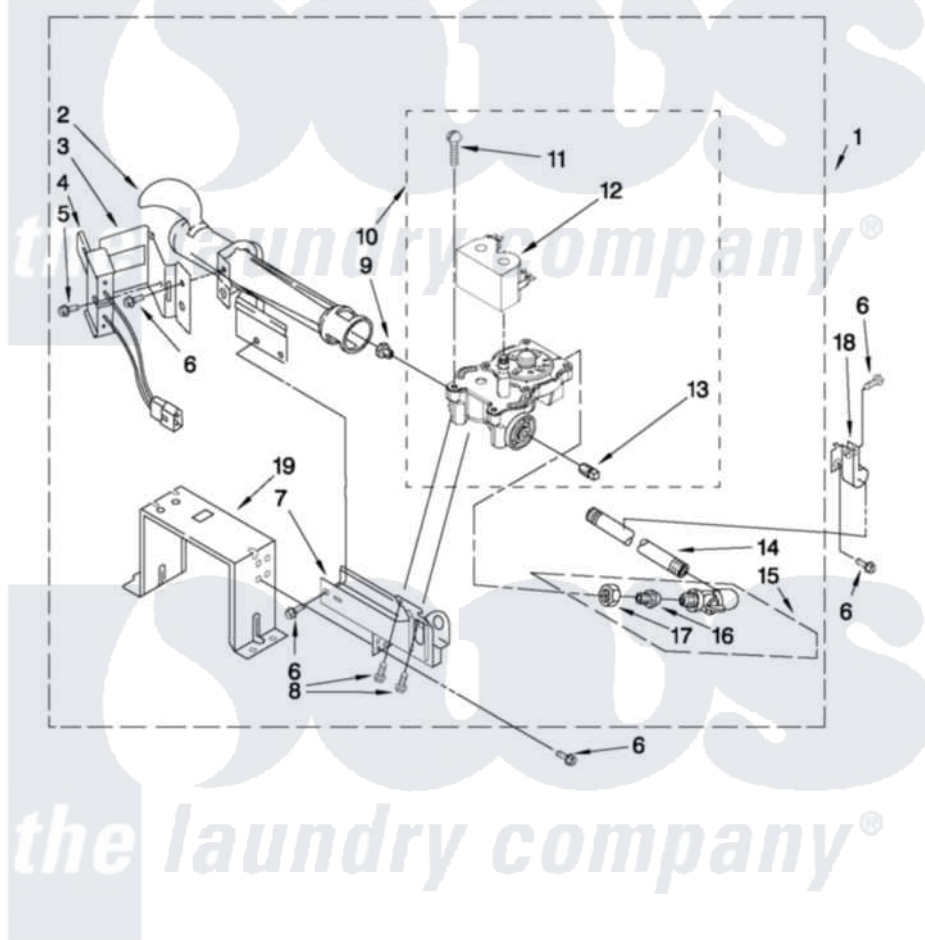

Maytag MDG17MNAWW2 04 - BURNER ASSEMBLY

BURNER ASSEMBLY

For Model: MDG17MNAWW2
(White)

USE WITH TYPE 1 - NATURAL, TYPE 2 - MIXED,
AND TYPE 4 - LIQUEFIED PROPANE AND BUTANE GASES

FOR ORDERING INFORMATION REFER TO PARTS PRICE LIST

W10469594

8

Maytag [Commercial Maytag MDG17MNAWW2 Dryer Parts](#) Parts Diagram 04 - BURNER ASSEMBLY
Click on the part number to view part

Item	Original Part Number	Replaced By	Status	Part Description
1	W10400668	W10492508		Burner-Gas
2	688617	693140		Burner
3	694298			Bracket, Ignitor
4	686590	279311		Ignitor
5	3393909			Screw, 8-32 X 7/8
6	343641	681414		Screw, 10AB X 1/2
7	3389871		Not Available	Base, Burner
8	3387057			Screw, 10-16 X 1/2 Orifice, Burner
9	234870			Orifice, Burner
"	234868			Orifice, Burner
10	W10299939			Valve, Gas 60 Hz
11	326049536			Screw, Coil
12	W10328463			Coil, 60 Hz
13	W10295523			Plug, Pipe
14	W10110395			Pipe, Gas Supply
15	697441			Valve And Union Shut-Off