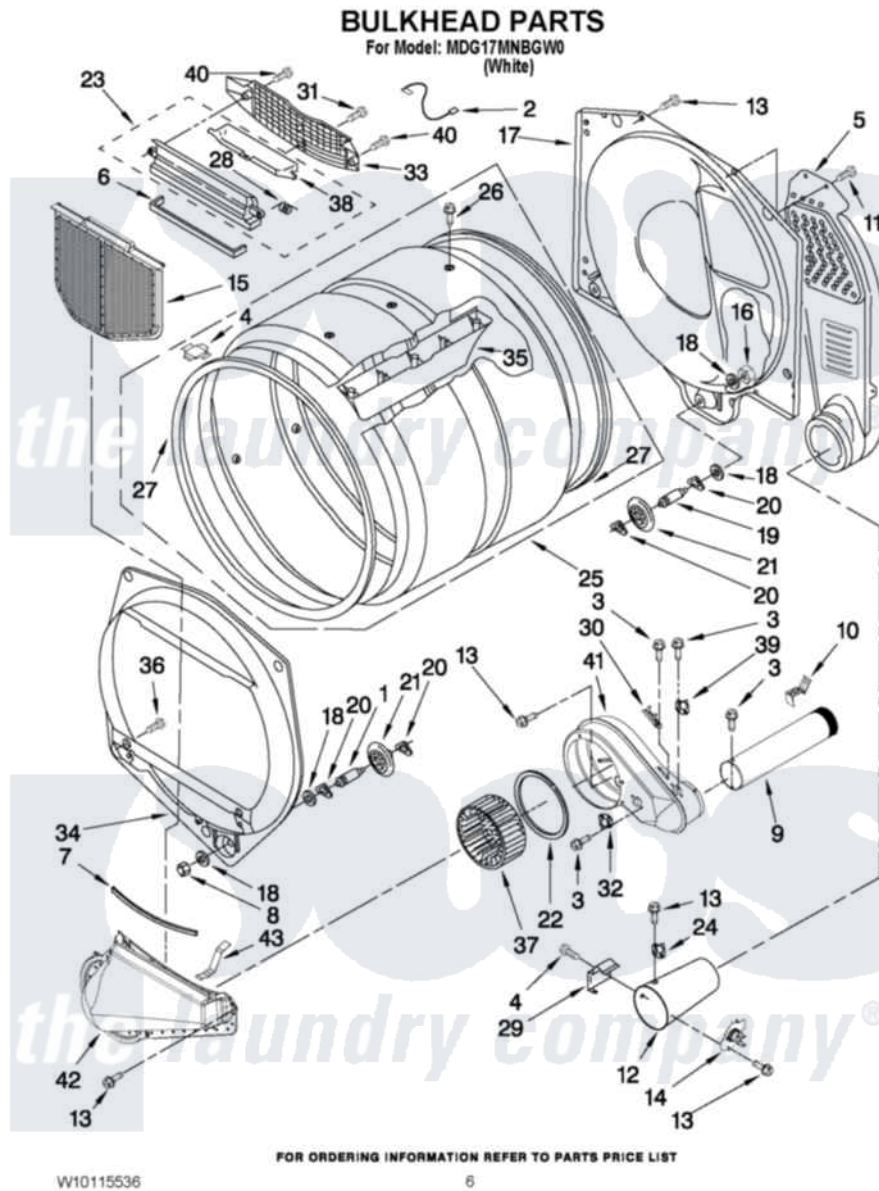

Maytag MDG17MNBGW0 03 - BULKHEAD PARTS

Maytag Commercial Maytag MDG17MNBGW0 Dryer Parts Parts Diagram 03 - BULKHEAD PARTS
Click on the part number to view part

Item	Original Part Number	Replaced By	Status	Part Description
1	8575324	W10359271		Shaft, Drum Roller Threads
2	3401707			Jumper, Tco-High Limit
3	W10080820			Screw, 8-18 X .298
4	8066086			Plug, Drum Hole
5	3394346			Air Duct Assembly
6	697813			Seal, Outlet Housing
7	697814	697813		Seal, Outlet Housing
8	W10080210			Nut, 3/8 X 16
9	W10121167			Exhaust Pipe
10	8572105			Retainer, Toe Panel
11	W10080700			Screw, 8-18 X 1/2
12	8573824			Funnel, Burner
13	W10080280			Screw, 8-18 X 3/8
14	W10181549			Thermal-Cutoff
15	W10049370	W10120998		Screen
16	W10080190			Nut, 3/8-16

17	3387809		Bulkhead, Rear
18	W10080960		Washer, Support
19	8575325	W10359272	Shaft, Roller Drum Threads
20	690997		Washer, Thrust
21	8536973	W10314173	Support
22	697770		Seal, Cover Plate Blower Housing
23	W10181927		Housing, Outlet
24	W10206703		Thermostat, High-Limit 255 F
25	8528998		Complete Drum Assembly
26	W10219342		Screw, Baffle Mounting
27	W10166807	280114	Seal
28	3394986		Spring, Lint Screen Door
29	338906		Radiant, Sensor
30	3392519		Thermal Limiter
31	487909	488729	Screw
32	W10206196		Thermostat 155° F Electronic
33	W10181926		Grille, Outlet
34	697557		Bulkhead, Front
35	697693	W10113136	Baffle, Drum
36	W10080590		Screw, 10-16 X 1/2
37	W10168564	W10349492	Wheel, Blower
38	W10181925		Door, Lint Screen
39	W10194158		Thermostat 155 F Electronic
40	W10080640		Screw, 10-16 X 1/2
41	W10119255		Housing, Blower
42	8066168	W10128606	Duct-Lint
43	8066208		Clip-Exhaust