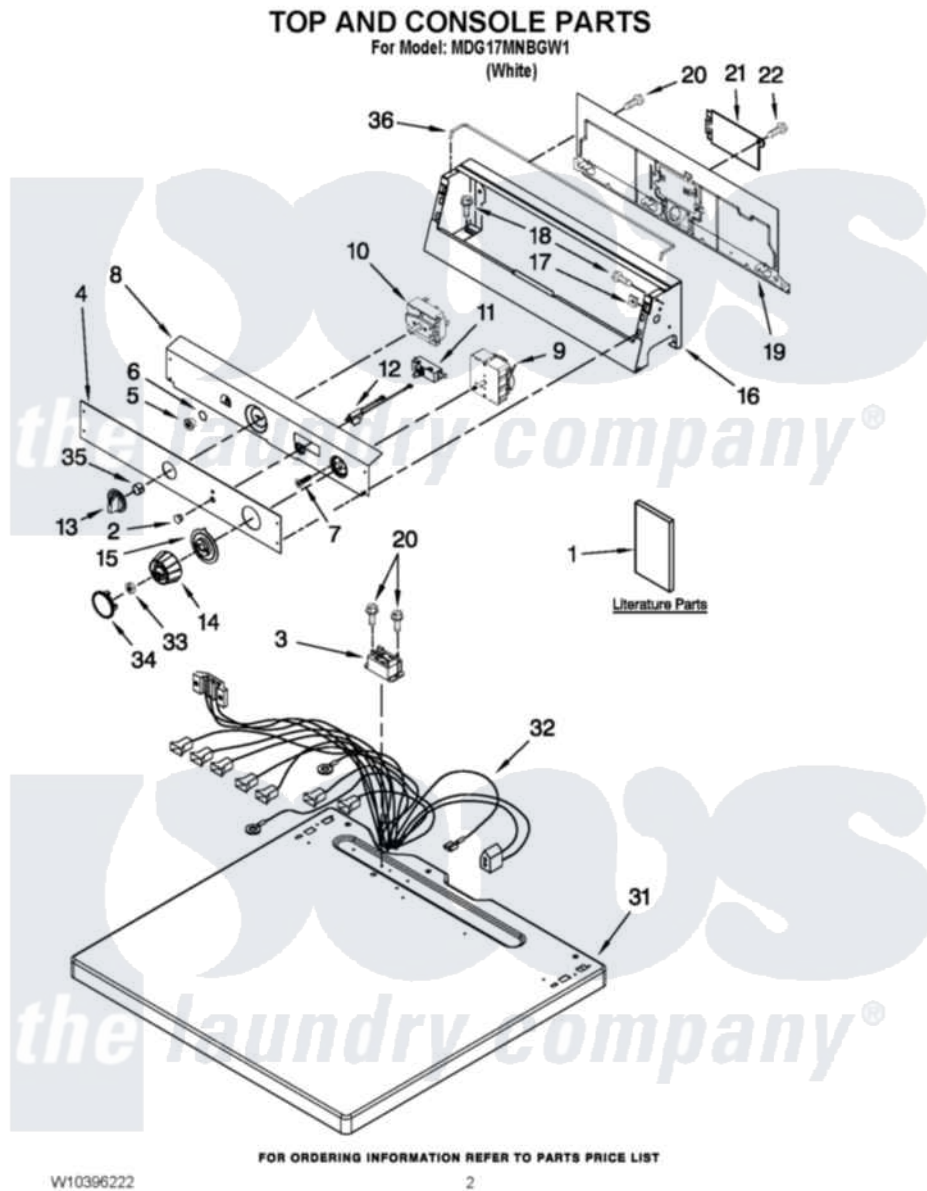

Maytag MDG17MNBGW1 01 - TOP AND CONSOLE PARTS

Maytag [Commercial Maytag MDG17MNBGW1 Dryer Parts](#) Parts Diagram 01 - TOP AND CONSOLE PARTS
Click on the part number to view part

Item	Original Part Number	Replaced By	Status	Part Description
1	W10115538		Not Available	INSTRUCTIONS INSTALLATION
"	W10396191		Not Available	WIRING DIAGRAM
2	W10133502			Lens, Pilot Light Amber
3	1188043			Relay, Heater 230V
4	W10135191			Facia / Overlay
5	W10146429			Nut, 8-32 X 3/8
6	W10139799			Washer
7	W10139100			Screw, 8-32 X 1/2
8	W10124216			Bracket, Control
9	W10157945			Timer, Dryer
10	W10327100			Switch, Cycle Selection
11	W10181931			Switch, Push-To-Start
12	W10139459			Lamp-Indicator 230 V.
13	W10133507			Knob
14	W10133505			Knob, Control
15	W10133506			Skirt, Dial

16	W10205150	W10235158	Console
17	W10131123		NUt, 8 U-Type
18	W10139210		Screw, 8-18 X 5/16
19	W10121161		Panel, Rear Console
20	3390647	488729	Screw
21	W10096918		Cover, Terminal Block
22	3390647	488729	Screw
31	W10136704		Top
32	W10386328		Harness, Main
33	W10155650		Nut, 1/4-28 X 5/32
34	W10133501		Cap, Knob
35	W10140928		Clip, Knob
36	W10157932		Seal, Foam Cabinet