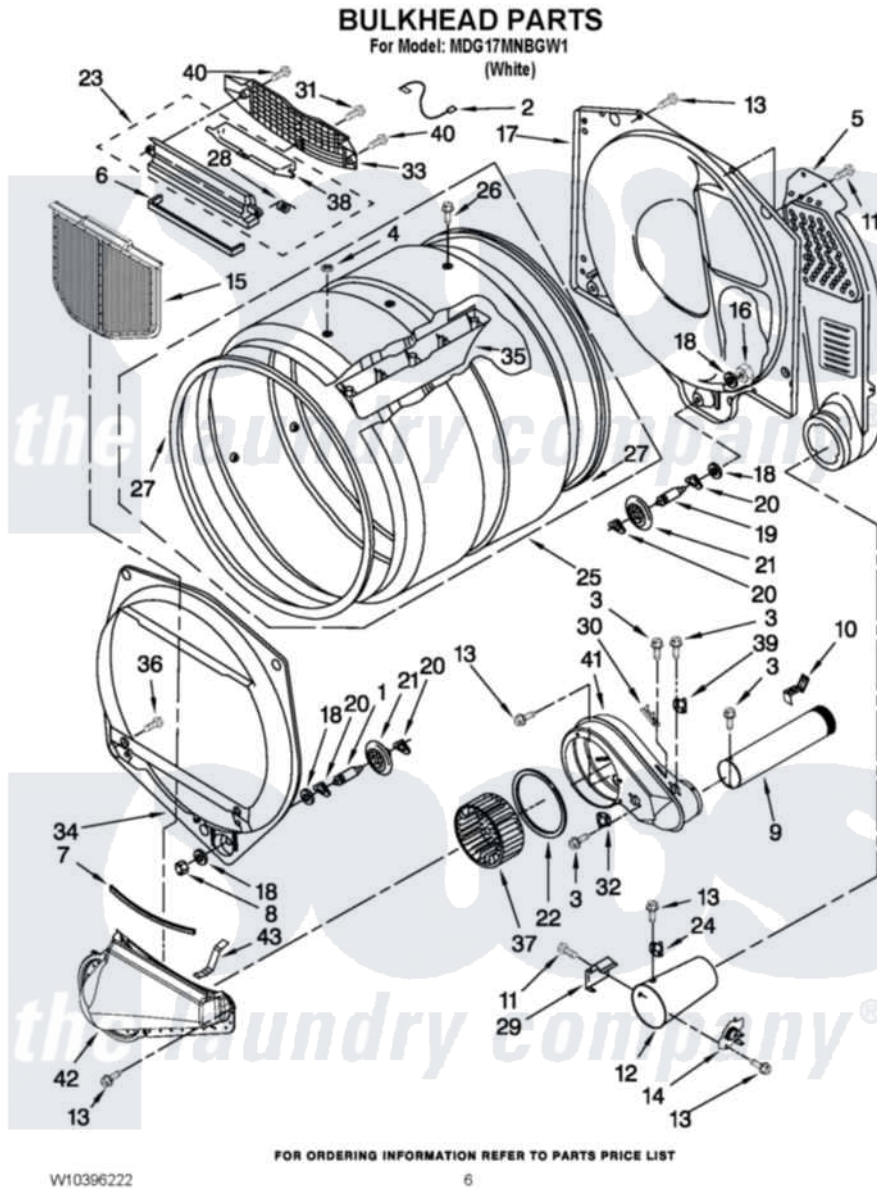

# Maytag MDG17MNBGW1 03 - BULKHEAD PARTS

Maytag Commercial Maytag MDG17MNBGW1 Dryer Parts Parts Diagram 03 - BULKHEAD PARTS  
Click on the part number to view part

Item	Original Part Number	Replaced By	Status	Part Description
1	<a href="#">8575324</a>	<a href="#">W10359271</a>		Shaft, Drum Roller Threads
2	<a href="#">3401707</a>			Jumper, Tco-High Limit
3	<a href="#">693995</a>			Screw, Hex Head
4	<a href="#">W10128544</a>			Housing-Outlet
5	<a href="#">3394346</a>			Air Duct Assembly
6	<a href="#">697813</a>			Seal, Outlet Housing
7	697814	<a href="#">697813</a>		Seal, Outlet Housing
8	3934666	<a href="#">W10080210</a>		Nut, 3/8 X 16
9	<a href="#">W10121167</a>			Exhaust Pipe
10	<a href="#">8572105</a>			Retainer, Toe Panel
11	<a href="#">90767</a>			Screw, 8A X 3/8 HeX Washer Head Tapping
12	<a href="#">8573824</a>			Funnel, Burner
13	<a href="#">489463</a>			Screw, 8-18 X 1/16
14	<a href="#">W10181549</a>			Thermal-Cutoff
15	W10049370	<a href="#">W10120998</a>		Screen
16	W10001120	<a href="#">W10080190</a>		Nut, 3/8-16