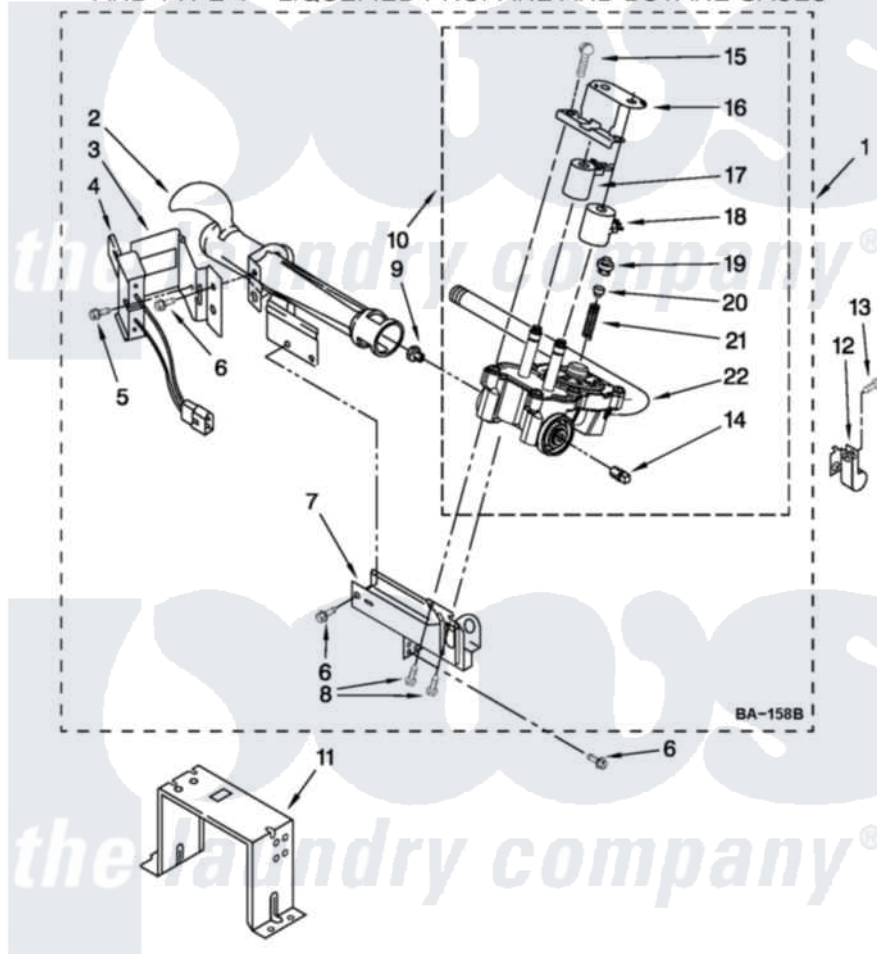

Maytag MDG17MNBGW1 04 - W10096909 BURNER ASSEMBLY

W10096909 BURNER ASSEMBLY

For Model: MDG17MNBGW1
(White)

USE WITH TYPE 1 - NATURAL, TYPE 2 - MIXED,
AND TYPE 4 - LIQUEFIED PROPANE AND BUTANE GASES

FOR ORDERING INFORMATION REFER TO PARTS PRICE LIST

W10396222

8

Maytag Commercial Maytag MDG17MNBGW1 Dryer Parts Parts Diagram 04 - W10096909 BURNER ASSEMBLY
Click on the part number to view part

| Item | Original Part Number | Replaced By | Status | Part Description |
|------|---------------------------|-------------------------|---------------|------------------------------------|
| 1 | W10096909 | | | Burner Assembly 50 Hz |
| 2 | 688617 | 693140 | | Burner |
| 3 | 694298 | | | Bracket, Ignitor |
| 4 | 686590 | 279311 | | Ignitor |
| 5 | W10080730 | 3393909 | | Screw, 8-32 X 7/8 |
| 6 | W10080320 | | | Screw, 10-16 X 1/2 |
| 7 | 3389871 | | Not Available | Base, Burner |
| 8 | W10080630 | 3387057 | | Screw, 10-16 X 1/2 Orifice, Burner |
| 9 | 234660 | | | Orifice, Burner Type 1 |
| 10 | 8281918 | | | Valve, Gas 60 Hz |
| 11 | 3389889 | | | Bracket, Support |
| 12 | 3978776 | | | Bracket, Gas Pipe Switch |
| 13 | 3390647 | 488729 | | Screw |
| 14 | W10295523 | | | Plug, Pipe |
| 15 | 694421 | | | Screw, Bracket Mounting |
| 16 | 694538 | | | Bracket, Shunt |