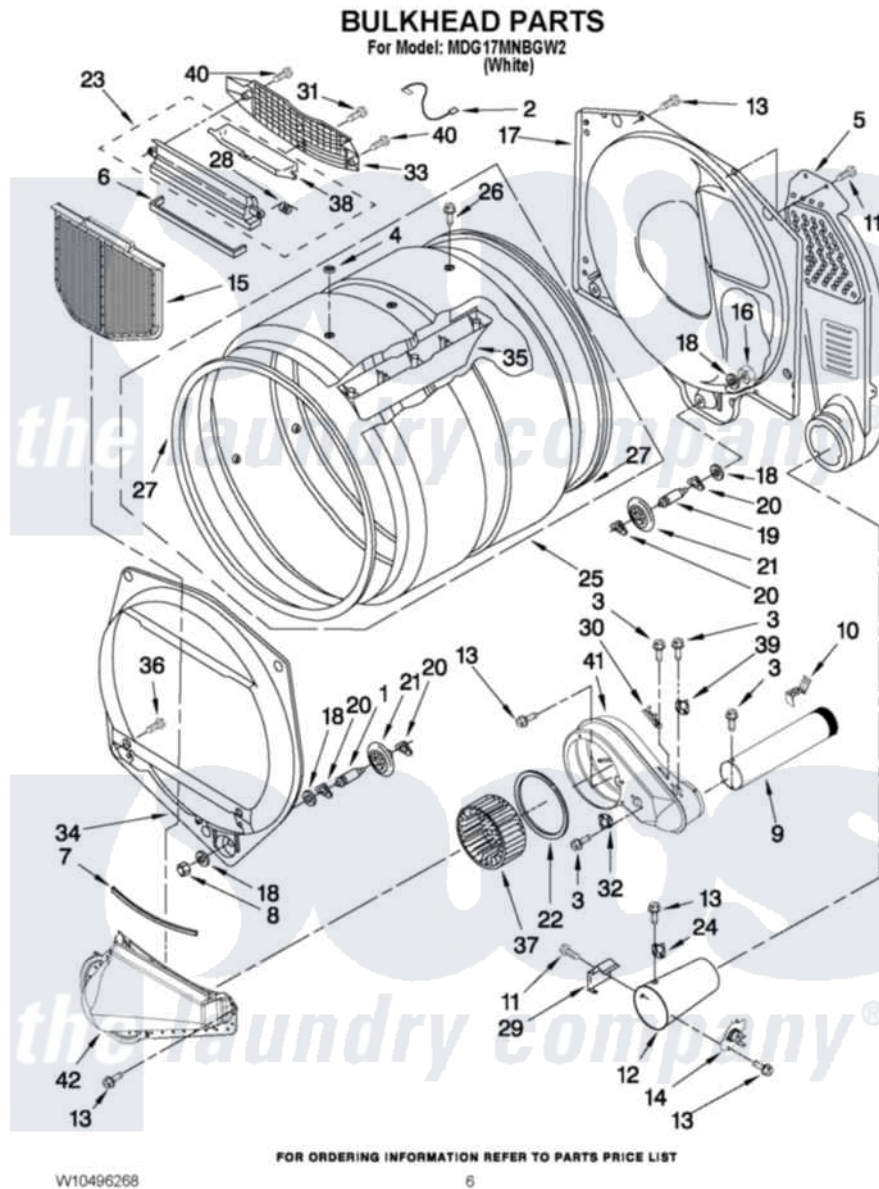

Maytag MDG17MNBGW2 03 - BULKHEAD PARTS

Maytag Commercial Maytag MDG17MNBGW2 Dryer Parts Parts Diagram 03 - BULKHEAD PARTS
Click on the part number to view part

Item	Original Part Number	Replaced By	Status	Part Description
1	W10359271			Shaft, Drum Roller Threads
2	3401707			Jumper, Tco-High Limit
3	693995			Screw, Hex Head
4	W10128544			Housing-Outlet
5	3394346			Air Duct Assembly
6	697813			Seal, Outlet Housing
7	697814	697813		Seal, Outlet Housing
8	3934666	W10080210		Nut, 3/8 X 16
9	W10121167			Exhaust Pipe
10	8572105			Retainer, Toe Panel
11	90767			Screw, 8A X 3/8 HeX Washer Head Tapping
12	8573824			Funnel, Burner
13	489463			Screw, 8-18 X 1/16
14	W10181549			Thermal-Cutoff
15	W10049370	W10120998		Screen
16	W10001120	W10080190		Nut, 3/8-16

17	3387809		Bulkhead, Rear
18	3387459	W10080960	Washer, Support
19	W10359272		Shaft, Roller Drum Threads
20	690997		Washer, Thrust
21	W10314171		Roller, Support Assembly
22	697770		Seal, Cover Plate Blower Housing
23	W10181927		Housing, Outlet
24	W10206703		Thermostat, High-Limit 255 F
25	8528998		Complete Drum Assembly
26	W10219342		Screw, Baffle Mounting
27	W10166807	280114	Seal
28	3394986		Spring, Lint Screen Door
29	338906		Radiant, Sensor
30	3392519		Thermal Limiter
31	695240	488729	Screw
32	W10206196		Thermostat 155° F Electronic
33	W10181926		Grille, Outlet
34	697557		Bulkhead, Front
35	697693	W10113136	Baffle, Drum
36	3357011	308685	Side Trim)
37	W10349492		Wheel, Blower
38	W10181925		Door, Lint Screen
39	W10194158		Thermostat 155 F Electronic
40	3387230		Screw, 10-16 X 13/16
41	W10119255		Housing, Blower
42	8066168	W10128606	Duct-Lint