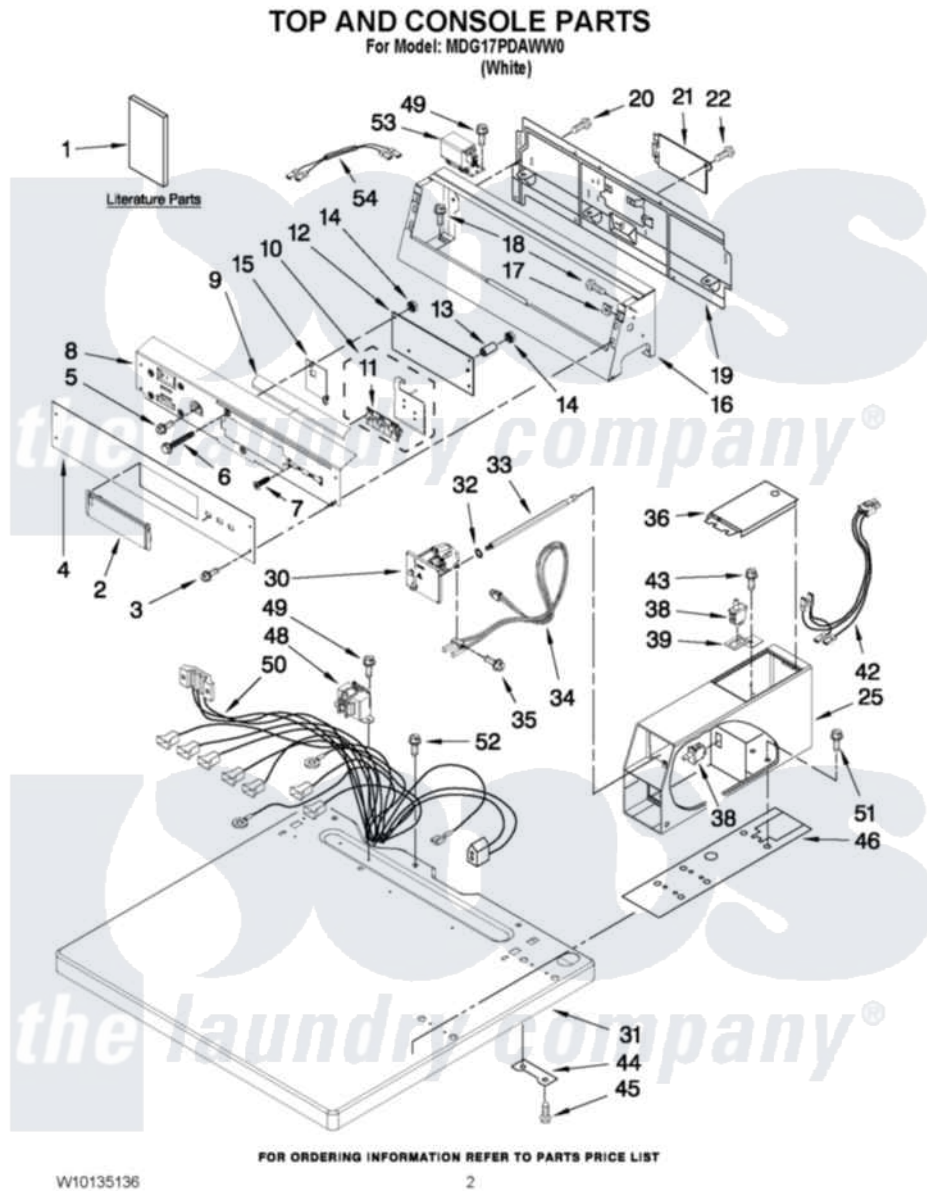

Maytag MDG17PDAWW0 01 - TOP AND CONSOLE PARTS

Maytag [Commercial Maytag MDG17PDAWW0 Dryer Parts](#) Parts Diagram 01 - TOP AND CONSOLE PARTS
Click on the part number to view part

Item	Original Part Number	Replaced By	Status	Part Description
1	W10135134		Not Available	Instructions Installation
"	W10183571		Not Available	Tech Sheet
"	W10135136			Repair Parts List
2	W10131114			Cover, Display
3	W10131119			Screw, 8-18 X 5/16
4	W10135181			Facia-Overlay
5	W10142728	3370225		Screw
6	W10137322			Screw, 6-20 X 1.00
7	W10140652			Screw, 6-20 X 1/2
8	W10124214			Bracket, Control
9	W10133515			Deflector Switch Assembly
10	W10135233			Push Button And Switch Assembly
11	W10131113			Push Button
12	W10130081			Control Board
13	W10133514			Spacer
14	W10139046			Nut 6-32

15	W10161476		Shield, Probing
16	W10137299	W10231471	Console
17	W10131123		NUt, 8 U-Type
18	W10139210		Screw, 8-18 X 5/16
19	W10177313		Panel, Rear
20	3390647	488729	Screw
21	8317340		Cover, Terminal Block
22	3390814	90767	Screw, 8A X 3/8 HeX Washer Head Tapping
25	W10136645		Meter Case
30	W10133242		Coin Drop Assembly
31	W10136707		Top
32	W10068270		Washer, Lock
33	W10137319		Hex-Bar Bolt
34	W10130178	W10247389	Sensor
35	W10142655		Screw, 6-20 X 1.00
36	3351136		Service Door Assembly
38	W10131838		Switch, Vault And Service Door
39	W10133508		Bracket, Service Switch
42	W10139456		Wire Harness, Sensor Switch
43	W10139210		Screw, 8-18 X 5/16
44	3347825	3353813	Plate, Mounting
45	98445		Screw, 10-16 X 3/4
46	3954812		Cushion, Meter Case
48	W10131839		Transformer 120 To 22.5 Vac
49	8533971	90767	Screw, 8A X 3/8 HeX Washer Head Tapping
50	W10130190		Harness, Main
51	3349065		Bolt, Meter Case Mounting
52	3400000		Screw, 10-24 X 3/8
53	8540229	W10339736	Filter, Interference
54	W10175650		Jumper-Line Filter