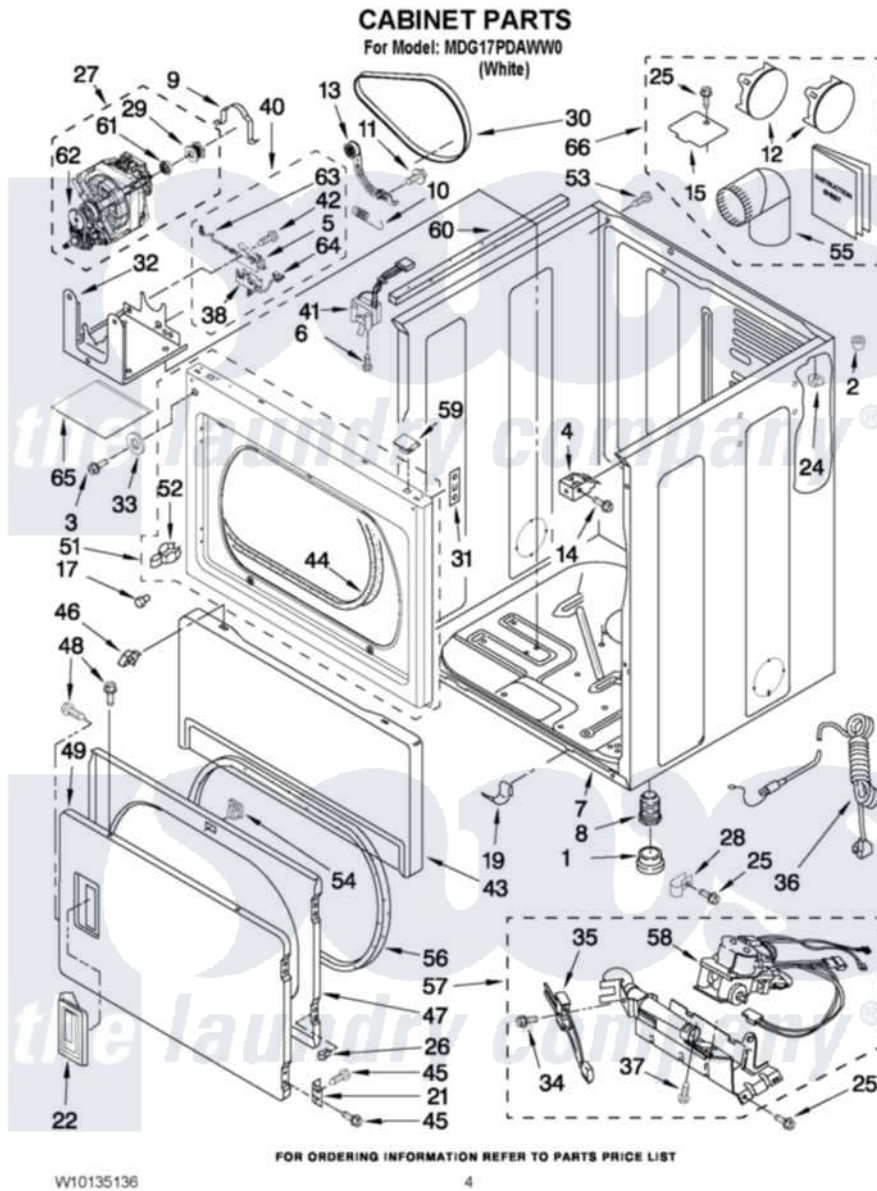

Maytag MDG17PDAWW0 02 - CABINET PARTS

Maytag [Commercial Maytag MDG17PDAWW0 Dryer Parts](#) Parts Diagram 02 - CABINET PARTS
 Click on the part number to view part

Item	Original Part Number	Replaced By	Status	Part Description
1	3391943			Boot, Foot
2	356674			Cone, Wedge
3	3400077			Screw, 10-16 X 1/2
4	3391846			Clip, Front Panel
5	8564010			Assembly, Switch And Actuator
6	697773	3395530		Screw
7	8310656			Cabinet
8	3392100	49621		Feet-Leveling
NI	279810			Foot-Optional
9	660658			Clamp, Motor Mounting 343481 685441
10	3387374			Spring, Idler
11	3389420			Retainer-Idler 1/4-20 X 1/16
12	697750	W10470674		Dryer Exhaust Kit
13	W10141380	W10344192		Idler Assembly
14	3391915	681615		Screw