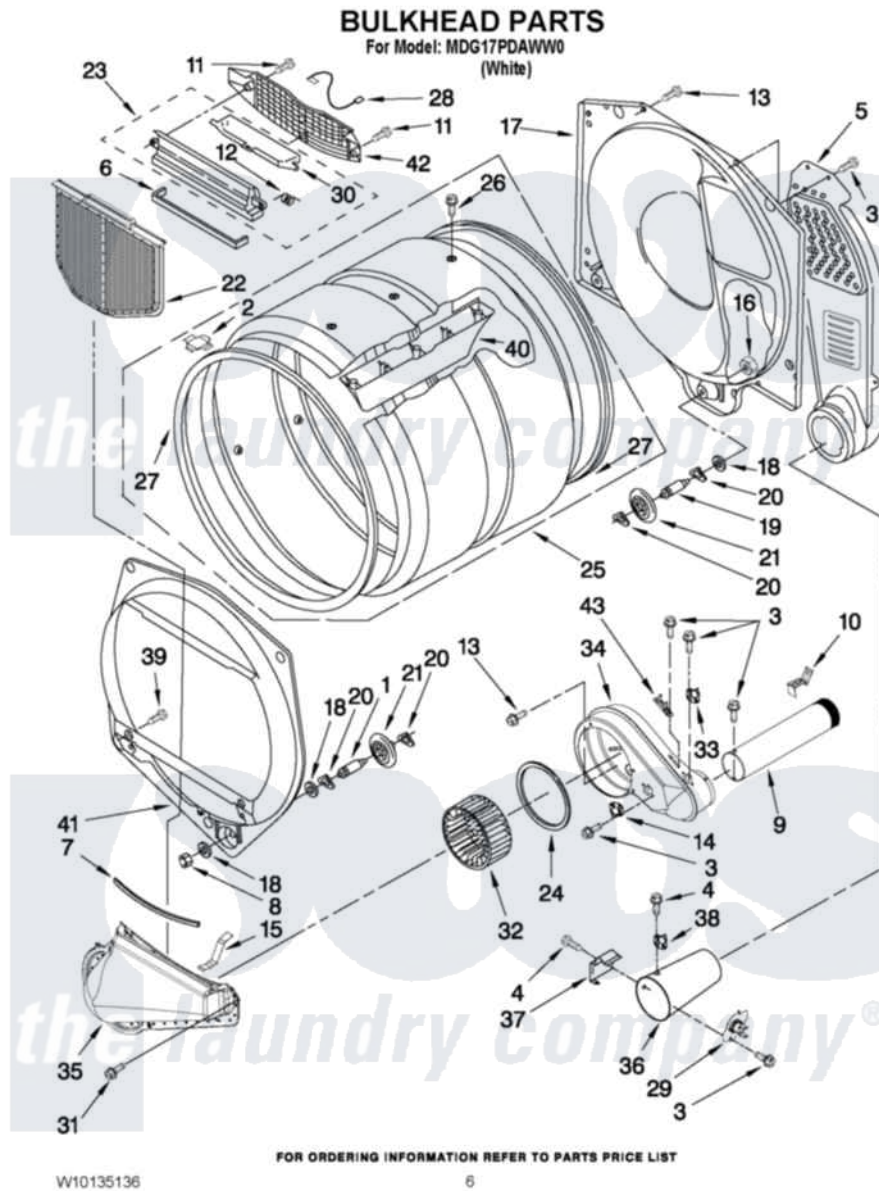

Maytag MDG17PDAWW0 03 - BULKHEAD PARTS

Maytag Commercial Maytag MDG17PDAWW0 Dryer Parts Parts Diagram 03 - BULKHEAD PARTS
Click on the part number to view part

Item	Original Part Number	Replaced By	Status	Part Description
1	8575324	W10359271		Shaft, Drum Roller Threads
2	8066086			Plug, Drum Hole
3	8533971	90767		Screw, 8A X 3/8 HeX Washer Head Tapping
4	90767			Screw, 8A X 3/8 HeX Washer Head Tapping
5	3394346			Air Duct Assembly
6	697813			Seal, Outlet Housing
7	697814	697813		Seal, Outlet Housing
8	3934666	W10080210		Nut, 3/8 X 16
9	8066224	279936		Kit-Exhst
10	8572105			Retainer, Toe Panel
11	3387230			Screw, 10-16 X 13/16
12	3394986			Spring, Lint Screen Door
13	3390647	488729		Screw
14	W10131836			Thermostat 140 F Cycling
15	8066208			Clip-Exhaust

16	W10001120	W10080190	Nut, 3/8-16
17	3387809		Bulkhead, Rear
18	3387459	W10080960	Washer, Support
19	8575325	W10359272	Shaft, Roller Drum Threads
20	690997		Washer, Thrust
21	8536973	W10314173	Support
22	W10049370	W10120998	Screen
23	8563755		Housing, Outlet Assembly
24	697770		Seal, Cover Plate Blower Housing
25	8318215	W10197999	Drum
26	W10109200		Screw, Baffle Mounting
27	W10166807	280114	Seal
28	3401707		Jumper, Tco-High Limit
29	8573713		Thermal-Cutoff
30	8563758		Door, Lint Screen
31	487909	488729	Screw
32	W10168564	W10349492	Wheel, Blower
33	W10133284		Thermostat 155 F Electronic
34	W10135254		Housing, Blower
35	8066168	W10128606	Duct-Lint
36	8573824		Funnel, Bumer
37	338906		Radiant, Sensor
38	8573028		Thermostat, High-Limit 205 F
39	3357011	308685	Side Trim)
40	697693	W10113136	Baffle, Drum
41	697557		Bulkhead, Front
42	8563756		Grille, Outlet
43	3392519		Thermal Limiter