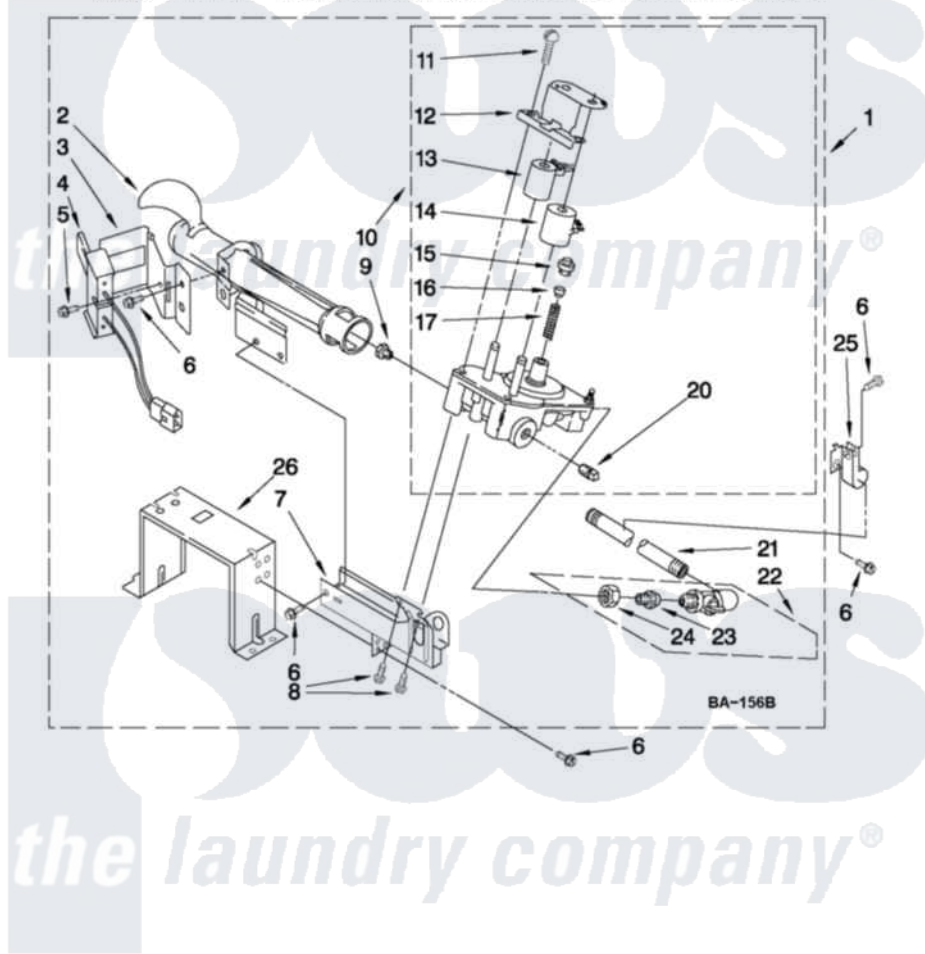

# Maytag MDG17PDAWW0 04 - W10135231 BURNER ASSEMBLY

## W10135231 BURNER ASSEMBLY

For Model: MDG17PDAWW0  
(White)

USE WITH TYPE 1 - NATURAL, TYPE 2 - MIXED,  
AND TYPE 4 - LIQUEFIED PROPANE AND BUTANE GASES

FOR ORDERING INFORMATION REFER TO PARTS PRICE LIST

W10135136

8

Maytag Commercial Maytag MDG17PDAWW0 Dryer Parts Parts Diagram 04 - W10135231 BURNER ASSEMBLY  
Click on the part number to view part

Item	Original Part Number	Replaced By	Status	Part Description
1	<a href="#">W10135231</a>	<a href="#">W10492508</a>		Burner-Gas
2	688617	<a href="#">693140</a>		Burner
3	<a href="#">694298</a>			Bracket, Ignitor
4	686590	<a href="#">279311</a>		Ignitor
5	<a href="#">3393909</a>			Screw, 8-32 X 7/8
6	343641	<a href="#">681414</a>		Screw, 10AB X 1/2
7	3389871		Not Available	Base, Burner
8	<a href="#">3387057</a>			Screw, 10-16 X 1/2 Orifice, Burner
9	<a href="#">234870</a>			Orifice, Burner
"	<a href="#">234868</a>			Orifice, Burner
10	<a href="#">W10141728</a>			Valve, Gas 60 Hz
11	<a href="#">694421</a>			Screw, Bracket Mounting
12	<a href="#">694538</a>			Bracket, Shunt
13	<a href="#">694540</a>			Coil, 60 Hz
14	<a href="#">694539</a>			Coil, 60 Hz
15	<a href="#">694424</a>			Leak, Limiter

16	<a href="#">694423</a>		Screw, Regulator Adjustment
17	<a href="#">694422</a>		Spring, Regulator
20	239822	<a href="#">W10295523</a>	Plug, Pipe
21	<a href="#">W10110395</a>		Pipe, Gas Supply
22	<a href="#">697441</a>		Valve And Union Shut-Off
23	<a href="#">3393767</a>		Pipe, Tail
24	<a href="#">233076</a>		Nut, Compression
25	<a href="#">3387561</a>		Clamp-Pipe
26	<a href="#">3389889</a>		Bracket, Support
NI	<a href="#">W10436933</a>		Conversion Kit To Type L.P.G.