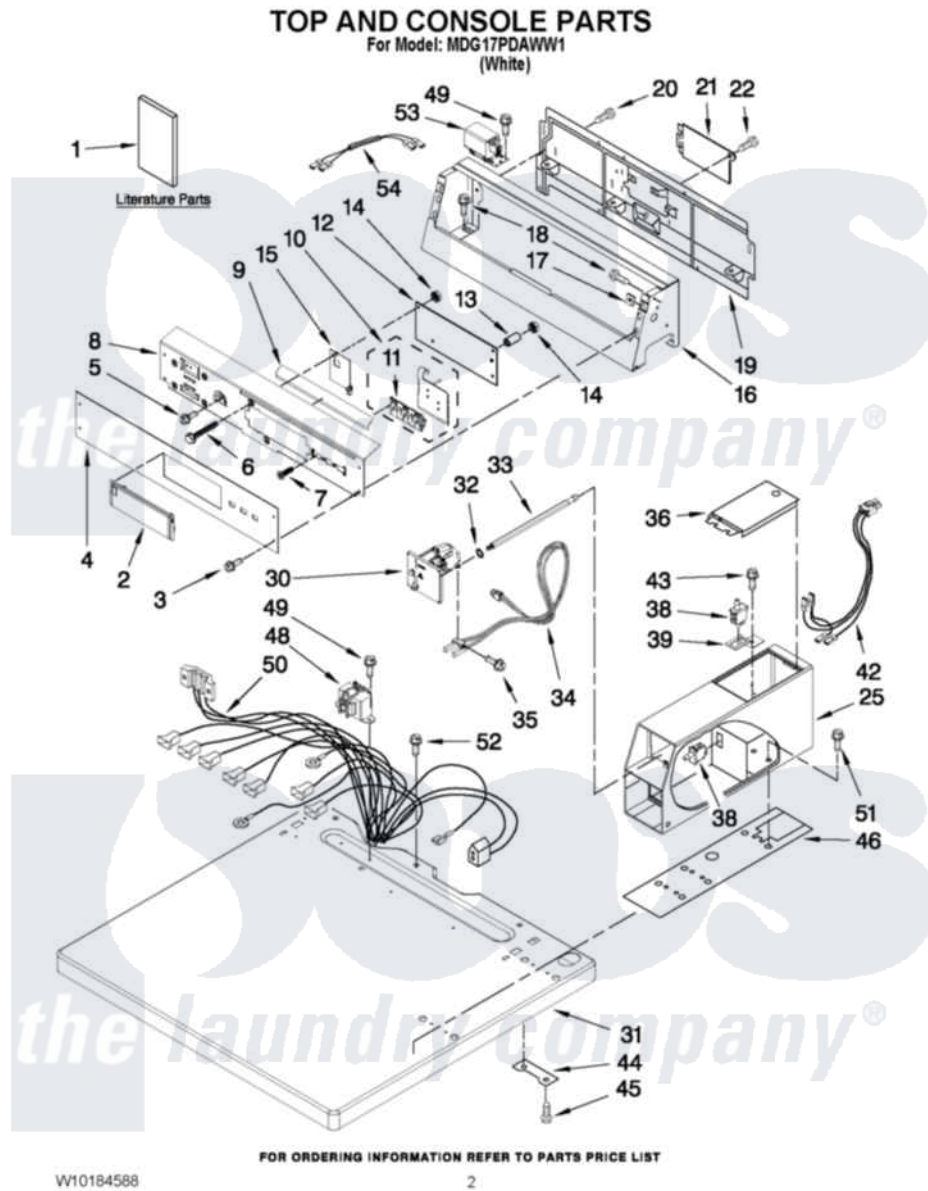

Maytag MDG17PDAWW1 01 - TOP AND CONSOLE PARTS

Maytag [Commercial Maytag MDG17PDAWW1 Dryer Parts](#) Parts Diagram 01 - TOP AND CONSOLE PARTS
Click on the part number to view part

Item	Original Part Number	Replaced By	Status	Part Description
1	W10184578		Not Available	INSTRUCTIONS INSTALLATION
"	W10183571		Not Available	Tech Sheet
"	W10184588			Repair Parts List
2	W10131114			Cover, Display
3	W10131119			Screw, 8-18 X 5/16
4	W10135181			Facia-Overlay
5	W10142728	3370225		Screw
6	W10137322			Screw, 6-20 X 1.00
7	W10140652			Screw, 6-20 X 1/2
8	W10124214			Bracket, Control
9	W10133515			Deflector Switch Assembly
10	W10135233			Push Button And Switch Assembly
11	W10131113			Push Button
12	W10130081			Control Board
13	W10133514			Spacer

14	W10139046		Nut 6-32
15	W10161476		Shield, Probing
16	W10205153	W10231471	Console
17	W10131123		NUt, 8 U-Type
18	W10139210		Screw, 8-18 X 5/16
19	W10177313		Panel, Rear
20	3390647	488729	Screw
21	8317340		Cover, Terminal Block
22	3390814	90767	Screw, 8A X 3/8 HeX Washer Head Tapping
25	W10136645		Meter Case
30	W10133242		Coin Drop Assembly
31	W10136707		Top
32	W10068270		Washer, Lock
33	W10137319		Hex-Bar Bolt
34	W10130178	W10247389	Sensor
35	W10142655		Screw, 6-20 X 1.00
36	3351136		Service Door Assembly
38	W10131838		Switch, Vault And Service Door
39	W10133508		Bracket, Service Switch
42	W10139456		Wire Harness, Sensor Switch
43	W10139210		Screw, 8-18 X 5/16
44	3347825	3353813	Plate, Mounting
45	98445		Screw, 10-16 X 3/4
46	3954812		Cushion, Meter Case
48	W10131839		Transformer 120 To 22.5 Vac
49	8533971	90767	Screw, 8A X 3/8 HeX Washer Head Tapping
50	W10130190		Harness, Main
51	3349065		Bolt, Meter Case Mounting
52	3400000		Screw, 10-24 X 3/8
53	8540229	W10339736	Filter, Interference
54	W10175650		Jumper-Line Filter