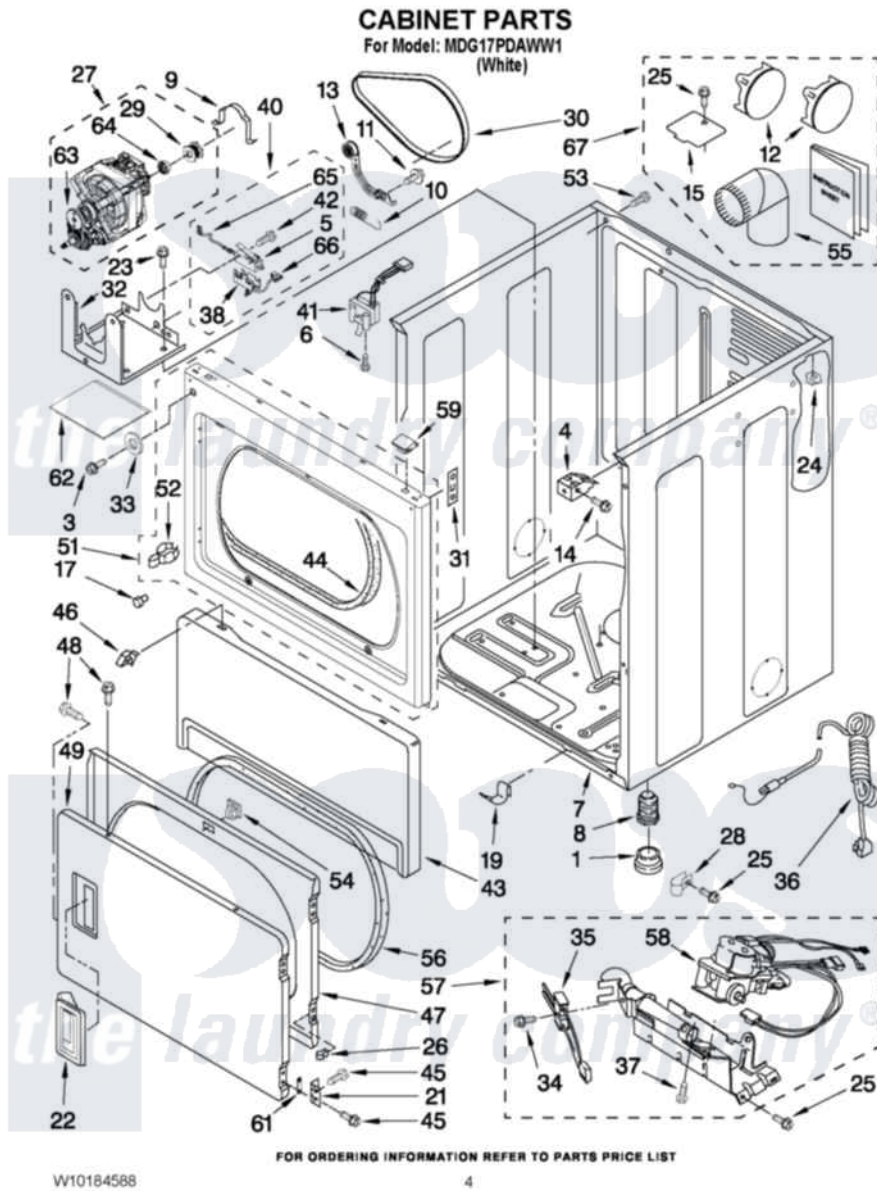

# Maytag MDG17PDAWW1 02 - CABINET PARTS

Maytag [Commercial Maytag MDG17PDAWW1 Dryer Parts](#) Parts Diagram 02 - CABINET PARTS  
 Click on the part number to view part

Item	Original Part Number	Replaced By	Status	Part Description
1	<a href="#">3391943</a>			Boot, Foot
3	<a href="#">3400077</a>			Screw, 10-16 X 1/2
4	<a href="#">3391846</a>			Clip, Front Panel
5	<a href="#">8564010</a>			Assembly, Switch And Actuator
6	697773	<a href="#">3395530</a>		Screw
7	<a href="#">8310656</a>			Cabinet
8	3392100	<a href="#">49621</a>		Feet-Leveling
NI	<a href="#">279810</a>			Foot-Optional
9	<a href="#">660658</a>			Clamp, Motor Mounting 343481 685441
10	<a href="#">3387374</a>			Spring, Idler
11	<a href="#">3389420</a>			Retainer-Idler 1/4-20 X 1/16
12	697750	<a href="#">W10470674</a>		Dryer Exhaust Kit
13	<a href="#">W10141380</a>	<a href="#">W10344192</a>		Idler Assembly
14	3391915	<a href="#">681615</a>		Screw
15	<a href="#">3394331</a>			Plate Cover