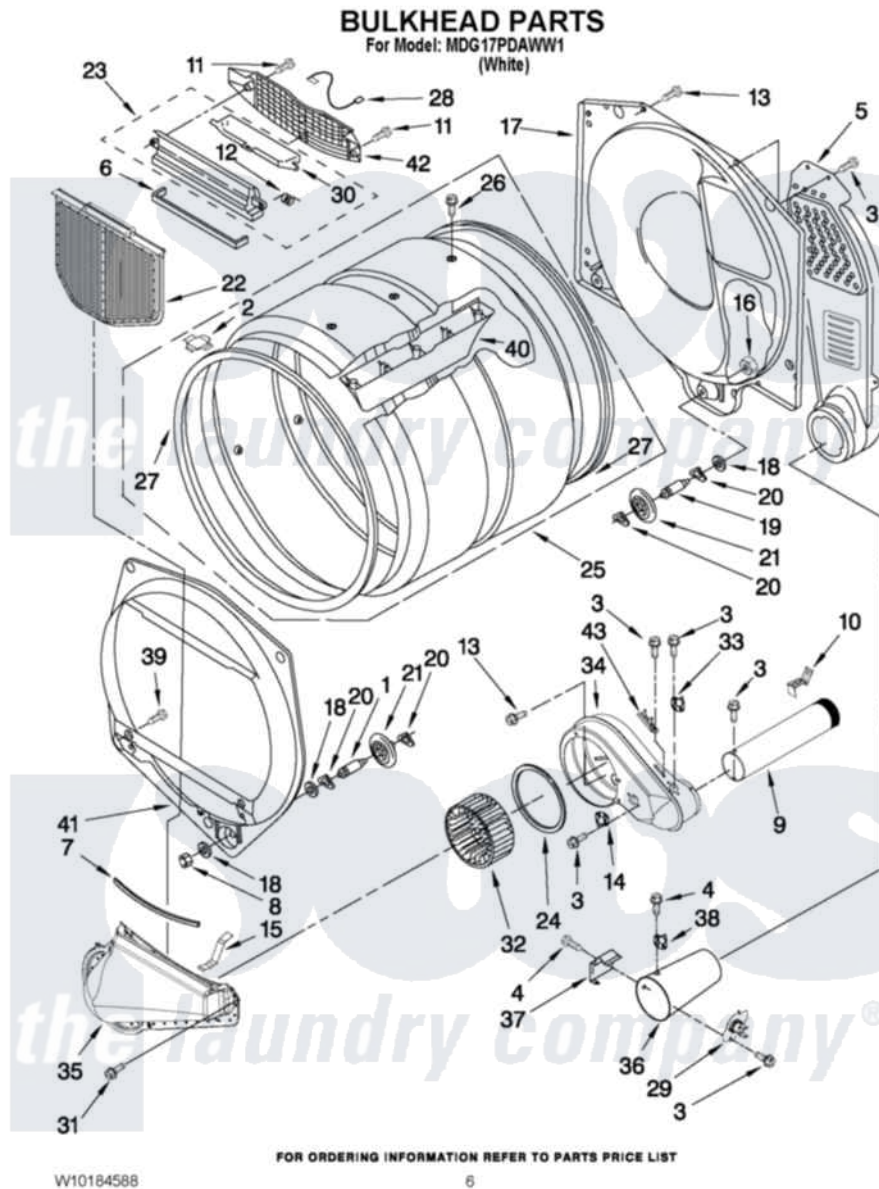

Maytag MDG17PDAWW1 03 - BULKHEAD PARTS

Maytag Commercial Maytag MDG17PDAWW1 Dryer Parts Parts Diagram 03 - BULKHEAD PARTS
Click on the part number to view part

Item	Original Part Number	Replaced By	Status	Part Description
1	8575324	W10359271		Shaft, Drum Roller Threads
2	8066086			Plug, Drum Hole
3	8533971	90767		Screw, 8A X 3/8 HeX Washer Head Tapping
4	90767			Screw, 8A X 3/8 HeX Washer Head Tapping
5	3394346			Air Duct Assembly
6	697813			Seal, Outlet Housing
7	697814	697813		Seal, Outlet Housing
8	3934666	W10080210		Nut, 3/8 X 16
9	8066224	279936		Kit-Exhst
10	8572105			Retainer, Toe Panel
11	3387230			Screw, 10-16 X 13/16
12	3394986			Spring, Lint Screen Door
13	3390647	488729		Screw
14	W10131836			Thermostat 140 F Cycling
15	8066208			Clip-Exhaust

16	W10001120	W10080190	Nut, 3/8-16
17	3387809		Bulkhead, Rear
18	3387459	W10080960	Washer, Support
19	8575325	W10359272	Shaft, Roller Drum Threads
20	690997		Washer, Thrust
21	8536973	W10314173	Support
22	W10049370	W10120998	Screen
23	8563755		Housing, Outlet Assembly
24	697770		Seal, Cover Plate Blower Housing
25	8318215	W10197999	Drum
26	W10219342		Screw, Baffle Mounting
27	W10166807	280114	Seal
28	3401707		Jumper, Tco-High Limit
29	8573713		Thermal-Cutoff
30	8563758		Door, Lint Screen
31	487909	488729	Screw
32	W10168564	W10349492	Wheel, Blower
33	W10193019		Thermostat 155 F
34	W10135254		Housing, Blower
35	8066168	W10128606	Duct-Lint
36	8573824		Funnel, Bumer
37	338906		Radiant, Sensor
38	3391912		Thermostat, High-Limit 255 F
39	3357011	308685	Side Trim)
40	697693	W10113136	Baffle, Drum
41	697557		Bulkhead, Front
42	8563756		Grille, Outlet
43	3392519		Thermal Limiter