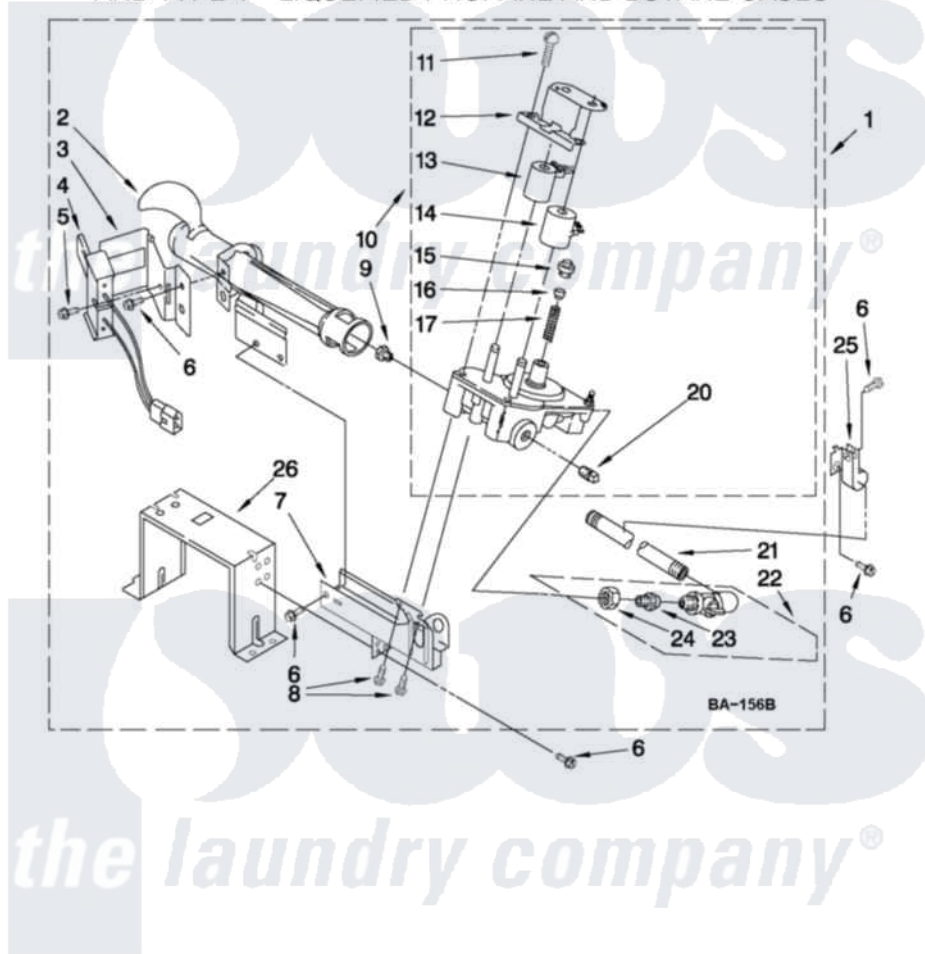

Maytag MDG17PDAWW1 04 - W10135231 BURNER ASSEMBLY

W10135231 BURNER ASSEMBLY

For Model: MDG17PDAWW1
(White)

USE WITH TYPE 1 - NATURAL, TYPE 2 - MIXED,
AND TYPE 4 - LIQUEFIED PROPANE AND BUTANE GASES

FOR ORDERING INFORMATION REFER TO PARTS PRICE LIST

W10184588

8

Maytag Commercial Maytag MDG17PDAWW1 Dryer Parts Parts Diagram 04 - W10135231 BURNER ASSEMBLY
Click on the part number to view part

Item	Original Part Number	Replaced By	Status	Part Description
1	W10135231	W10492508		Burner-Gas
2	688617	693140		Burner
3	694298			Bracket, Ignitor
4	686590	279311		Ignitor
5	3393909			Screw, 8-32 X 7/8
6	343641	681414		Screw, 10AB X 1/2
7	3389871		Not Available	Base, Burner
8	3387057			Screw, 10-16 X 1/2 Orifice, Burner
9	234870			Orifice, Burner
"	234868			Orifice, Burner
10	W10141728			Valve, Gas 60 Hz
11	694421			Screw, Bracket Mounting
12	694538			Bracket, Shunt
13	694540			Coil, 60 Hz
14	694539			Coil, 60 Hz
15	694424			Leak, Limiter