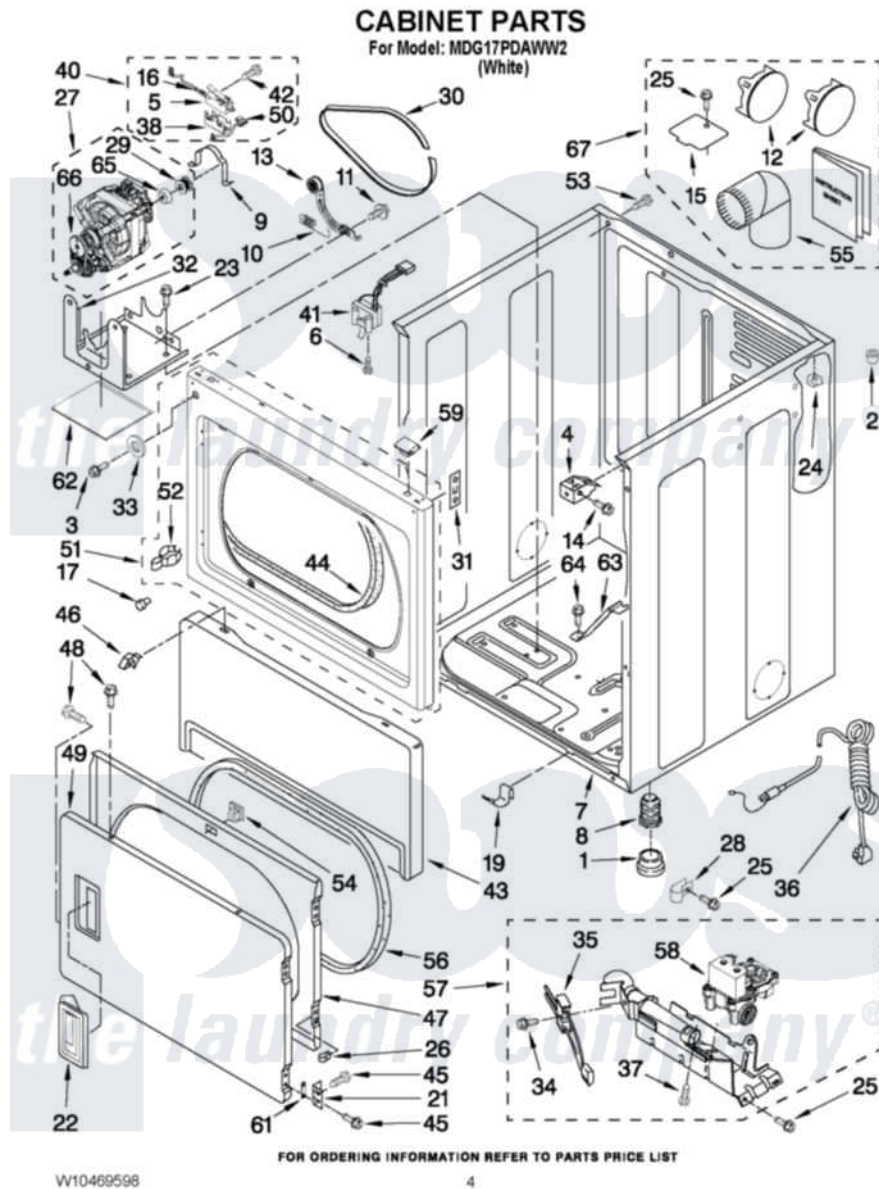

Maytag MDG17PDAWW2 02 - CABINET PARTS

Maytag [Commercial Maytag MDG17PDAWW2 Dryer Parts](#) Parts Diagram 02 - CABINET PARTS
Click on the part number to view part

Item	Original Part Number	Replaced By	Status	Part Description
1	3391943			Boot, Foot
2	356674			Cone, Wedge
3	3400077			Screw, 10-16 X 1/2
4	3391846			Clip, Front Panel
5	8564010			Assembly, Switch And Actuator
6	697773	3395530		Screw
7	8310656			Cabinet
8	3392100	49621		Feet-Leveling
NI	279810			Foot-Optional
9	660658			Clamp, Motor Mounting 343481 685441
10	3387374			Spring, Idler
11	3389420			Retainer-Idler 1/4-20 X 1/16
12	697750	W10470674		Dryer Exhaust Kit
13	W10344192			Idler Assembly
14	3391915	681615		Screw