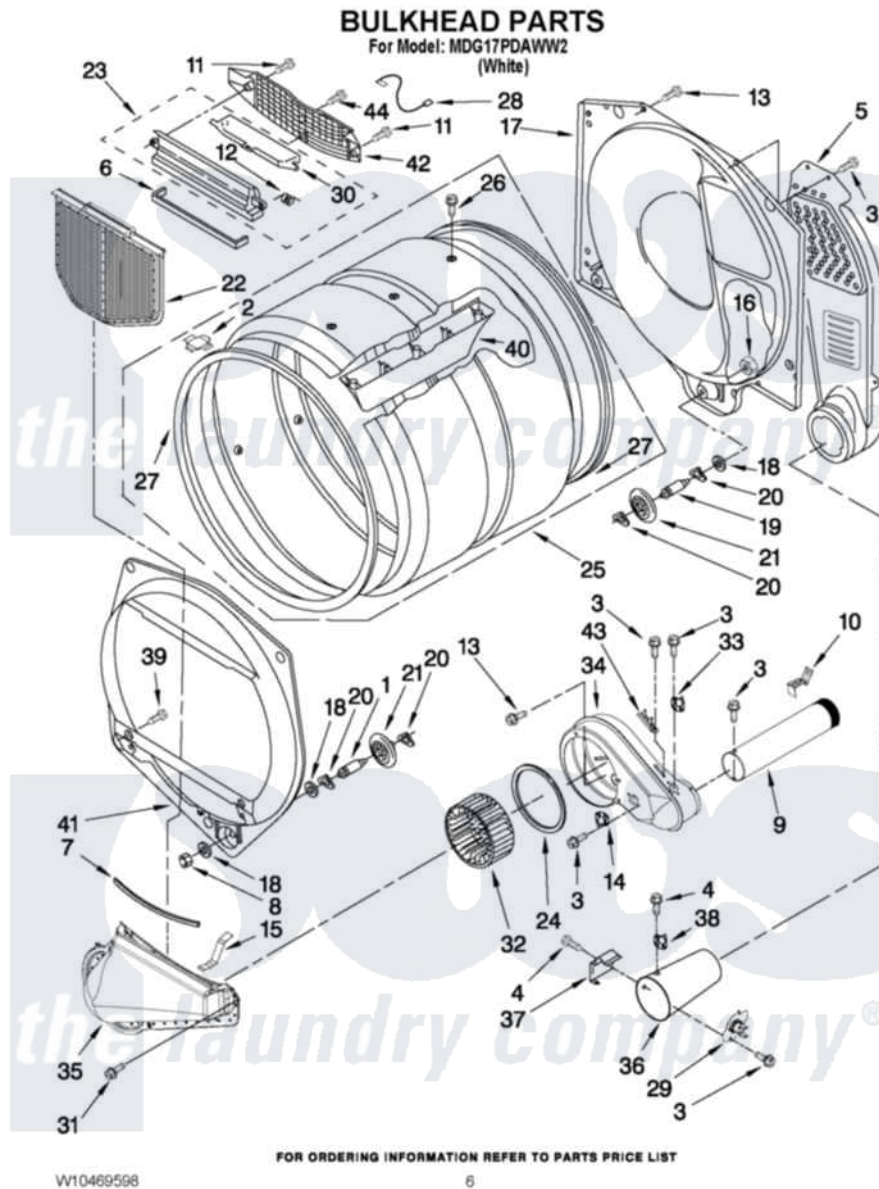

Maytag MDG17PDAWW2 03 - BULKHEAD PARTS

Maytag Commercial Maytag MDG17PDAWW2 Dryer Parts Parts Diagram 03 - BULKHEAD PARTS
Click on the part number to view part

Item	Original Part Number	Replaced By	Status	Part Description
1	8575324	W10359271		Shaft, Drum Roller Threads
2	8066086			Plug, Drum Hole
3	489463			Screw, 8-18 X 1/16
4	90767			Screw, 8A X 3/8 HeX Washer Head Tapping
5	3394346			Air Duct Assembly
6	697813			Seal, Outlet Housing
7	697814	697813		Seal, Outlet Housing
8	3934666	W10080210		Nut, 3/8 X 16
9	8066224	279936		Kit-Exhst
10	8572105			Retainer, Toe Panel
11	3387230			Screw, 10-16 X 13/16
12	3394986			Spring, Lint Screen Door
13	3390647	488729		Screw
14	W10131836			Thermostat 140 F Cycling
15	W10345456	8066208		Clip-Exhaust
16	W10001120	W10080190		Nut, 3/8-16

17	3387809		Bulkhead, Rear
18	3387459	W10080960	Washer, Support
19	8575325	W10359272	Shaft, Roller Drum Threads
20	690997		Washer, Thrust
21	W10314171		Roller, Support Assembly
22	W10049370	W10120998	Screen
23	8563755		Housing, Outlet Assembly
24	697770		Seal, Cover Plate Blower Housing
25	8318215	W10197999	Drum
26	W10219342		Screw, Baffle Mounting
27	W10166807	280114	Seal
28	3401707		Jumper, Tco-High Limit
29	8573713		Thermal-Cutoff
30	8563758		Door, Lint Screen
31	359625	487240	Screw, For Mtg. Service Capacitor
32	W10349492		Wheel, Blower
33	W10193019		Thermostat 155 F
34	W10135254		Housing, Blower
35	8066168	W10128606	Duct-Lint
36	8573824		Funnel, Bumer
37	338906		Radiant, Sensor
38	3391912		Thermostat, High-Limit 255 F
39	3357011	308685	Side Trim)
40	697693	W10113136	Baffle, Drum
41	697557		Bulkhead, Front
42	8563756		Grille, Outlet
43	3392519		Thermal Limiter
44	695240	488729	Screw