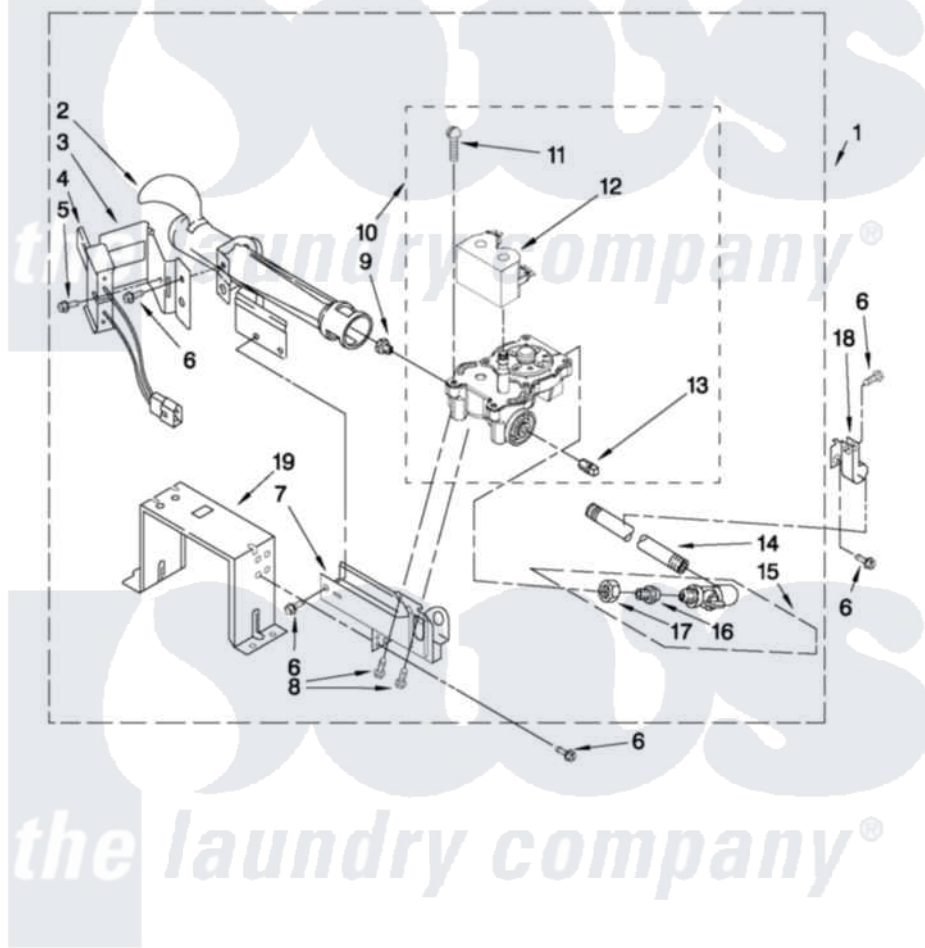

Maytag MDG17PDAWW2 04 - BURNER ASSEMBLY

BURNER ASSEMBLY

For Model: MDG17PDAWW2
(White)

USE WITH TYPE 1 - NATURAL, TYPE 2 - MIXED,
AND TYPE 4 - LIQUEFIED PROPANE AND BUTANE GASES

FOR ORDERING INFORMATION REFER TO PARTS PRICE LIST

W10469598

8

Maytag [Commercial Maytag MDG17PDAWW2 Dryer Parts](#) Parts Diagram 04 - BURNER ASSEMBLY
Click on the part number to view part

Item	Original Part Number	Replaced By	Status	Part Description
1	W10400668	W10492508		Burner-Gas
2	688617	693140		Burner
3	694298			Bracket, Ignitor
4	686590	279311		Ignitor
5	3393909			Screw, 8-32 X 7/8
6	343641	681414		Screw, 10AB X 1/2
7	3389871		Not Available	Base, Burner
8	3387057			Screw, 10-16 X 1/2 Orifice, Burner
9	234870			Orifice, Burner
"	234868			Orifice, Burner
10	W10299939			Valve, Gas 60 Hz
11	326049536			Screw, Coil
12	W10328463			Coil, 60 Hz
13	W10295523			Plug, Pipe
14	W10110395			Pipe, Gas Supply
15	697441			Valve And Union Shut-Off