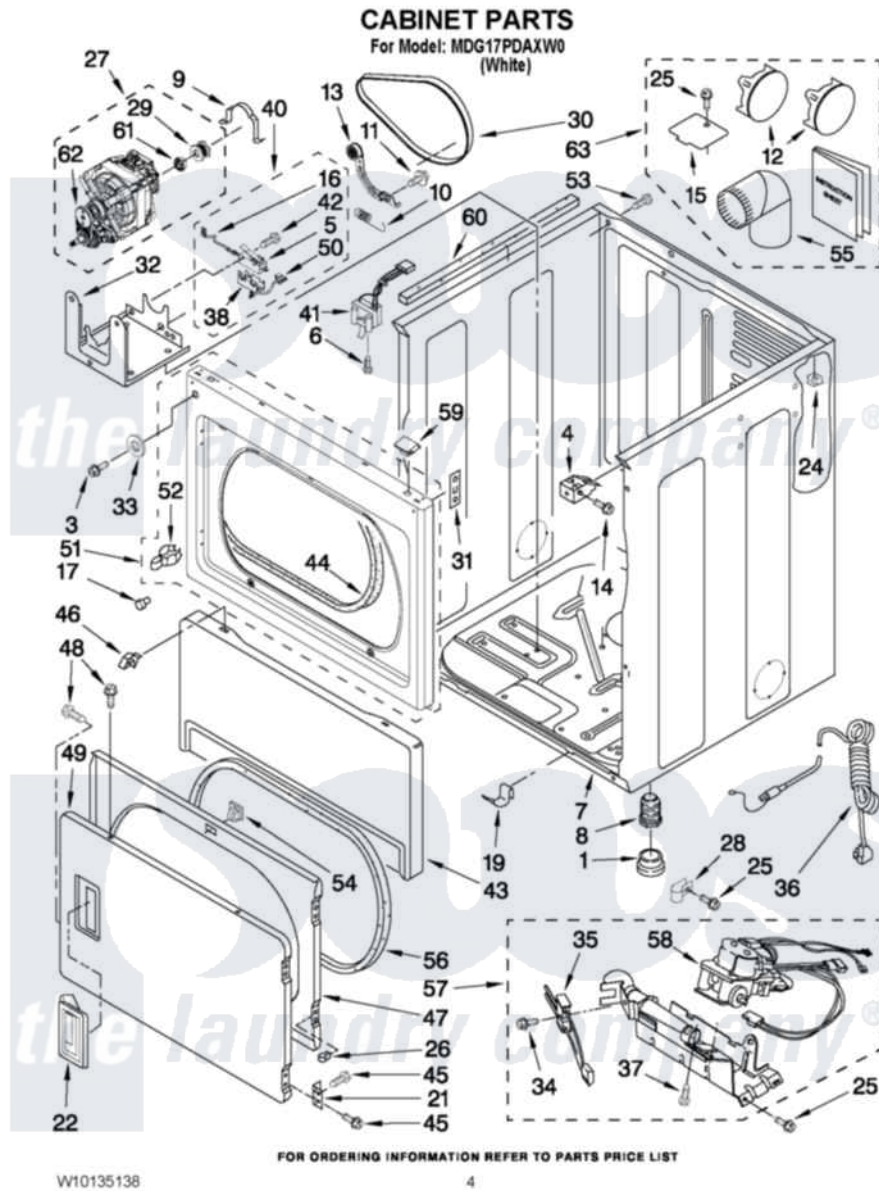

Maytag MDG17PDAXW0 02 - CABINET PARTS

Maytag [Commercial Maytag MDG17PDAXW0 Dryer Parts](#) Parts Diagram 02 - CABINET PARTS
Click on the part number to view part

Item	Original Part Number	Replaced By	Status	Part Description
1	3391943			Boot, Foot
3	3400077			Screw, 10-16 X 1/2
4	3391846			Clip, Front Panel
5	8564010			Assembly, Switch And Actuator
6	697773	3395530		Screw
7	8310656			Cabinet
8	3392100	49621		Feet-Leveling
NI	279810			Foot-Optional
9	660658			Clamp, Motor Mounting 343481 685441
10	3387374			Spring, Idler
11	3389420			Retainer-Idler 1/4-20 X 1/16
12	697750	W10470674		Dryer Exhaust Kit
13	W10141380	W10344192		Idler Assembly
14	3391915	681615		Screw
15	3394331			Plate Cover

16	W10167613		Wire, Belt Switch
17	693152		Bumper, Console
19	297092		Clip
21	3389247		Hinge And Pin Assembly
22	3389522		Handle, Door
24	90406		Cage Nut, 5/16-18
25	3390647	488729	Screw
26	3389249		Nut, Inner Door
27	W10139766	W10396034	Motor Assembly 60 Hz
28	3387561		Clamp-Pipe
29	3394341	W10299847	Pulley-Motor
30	W10131172		Belt, Drive
31	3390902		Clip, Door Hinge
32	W10135695		Bracket, Motor
33	3392186	4159590	Washer
34	3393909		Screw, 8-32 X 7/8
35	686590	279311	Ignitor
36	3401401	3401402	Cord, Power
37	3387057		Screw, 10-16 X 1/2 Orifice, Burner
38	8564011		Bracket-Switch
40	W10155571		Switch, Assembly
41	3406109	3406107	Door Switch Assembly
42	W10002600		Screw, 6-20 X 1 1/4
43	697215	3406797	Toe Panel
44	3387242		Seal, Front Panel
45	342055	488627	Screw
46	3388229		Retainer, Toe Panel
47	3392563	280083	Door-Rear
48	694091		Trim, Side Right Hand
49	3387872		Door, Front
50	8539892		Wire-Motor To Belt Switch
51	3393081	279722	Panel
52	696144	279570	Latch
53	8533974	4331106	Screw, No.10-32 X 7/16
54	3392538	279570	Latch
55	279731	49026	4" - 90° Elbow
56	3390735		Seal, Door
57	W10135231	W10492508	Burner-Gas
58	W10141728		Valve, Gas 60 Hz
59	345670		Lock, Top
60	W10157932		Seal, Foam Cabinet
61	3393657		Restrainer, Belt
62	3405160		Belt, Drive
NI	279818	W10470674	Dryer Exhaust Kit