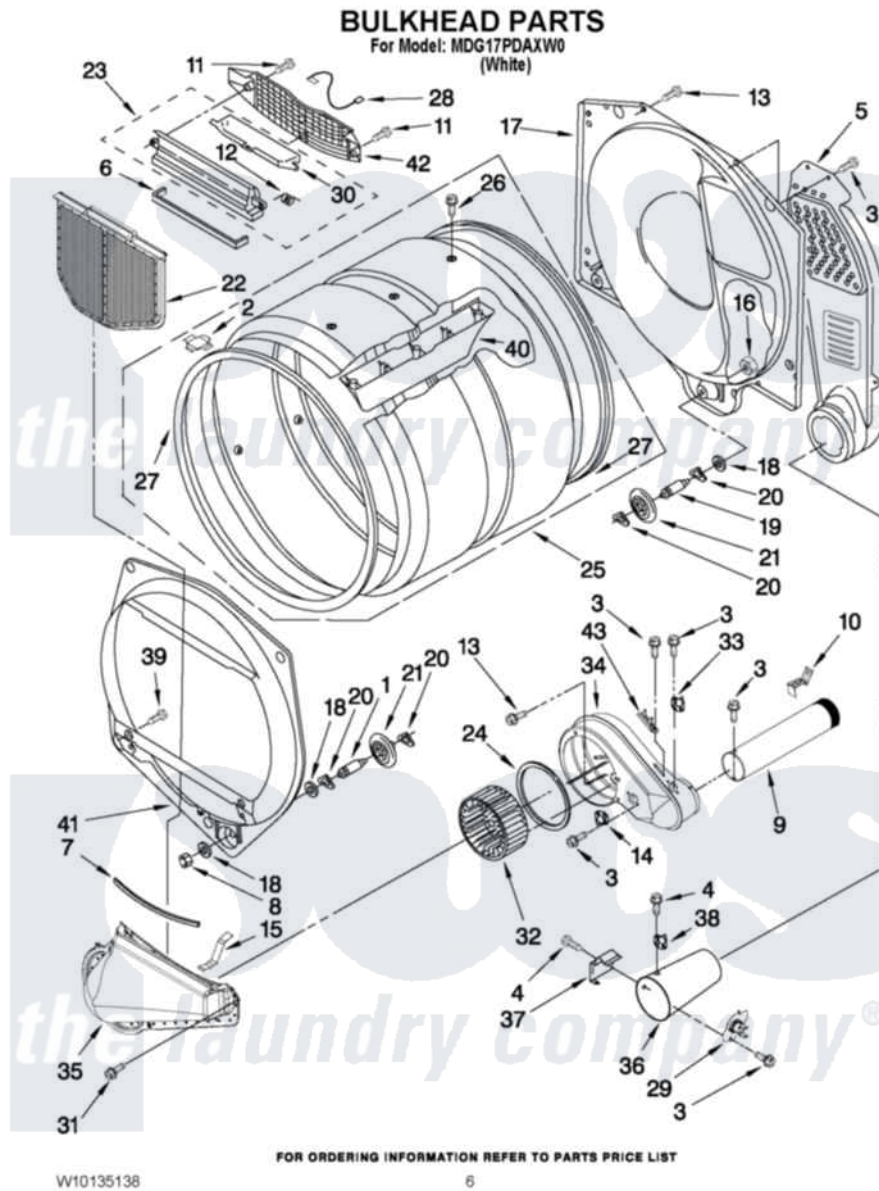

Maytag MDG17PDAXW0 03 - BULKHEAD PARTS

Maytag Commercial Maytag MDG17PDAXW0 Dryer Parts Parts Diagram 03 - BULKHEAD PARTS
Click on the part number to view part

| Item | Original Part Number | Replaced By | Status | Part Description |
|------|---------------------------|---------------------------|--------|---|
| 1 | 8575324 | W10359271 | | Shaft, Drum Roller Threads |
| 2 | 8066086 | | | Plug, Drum Hole |
| 3 | 8533971 | 90767 | | Screw, 8A X 3/8 HeX Washer Head Tapping |
| 4 | 90767 | | | Screw, 8A X 3/8 HeX Washer Head Tapping |
| 5 | 3394346 | | | Air Duct Assembly |
| 6 | 697813 | | | Seal, Outlet Housing |
| 7 | 697814 | 697813 | | Seal, Outlet Housing |
| 8 | 3934666 | W10080210 | | Nut, 3/8 X 16 |
| 9 | 8066224 | 279936 | | Kit-Exhst |
| 10 | 8572105 | | | Retainer, Toe Panel |
| 11 | 3387230 | | | Screw, 10-16 X 13/16 |
| 12 | 3394986 | | | Spring, Lint Screen Door |
| 13 | 3390647 | 488729 | | Screw |
| 14 | W10131836 | | | Thermostat 140 F Cycling |
| 15 | 8066208 | | | Clip-Exhaust |