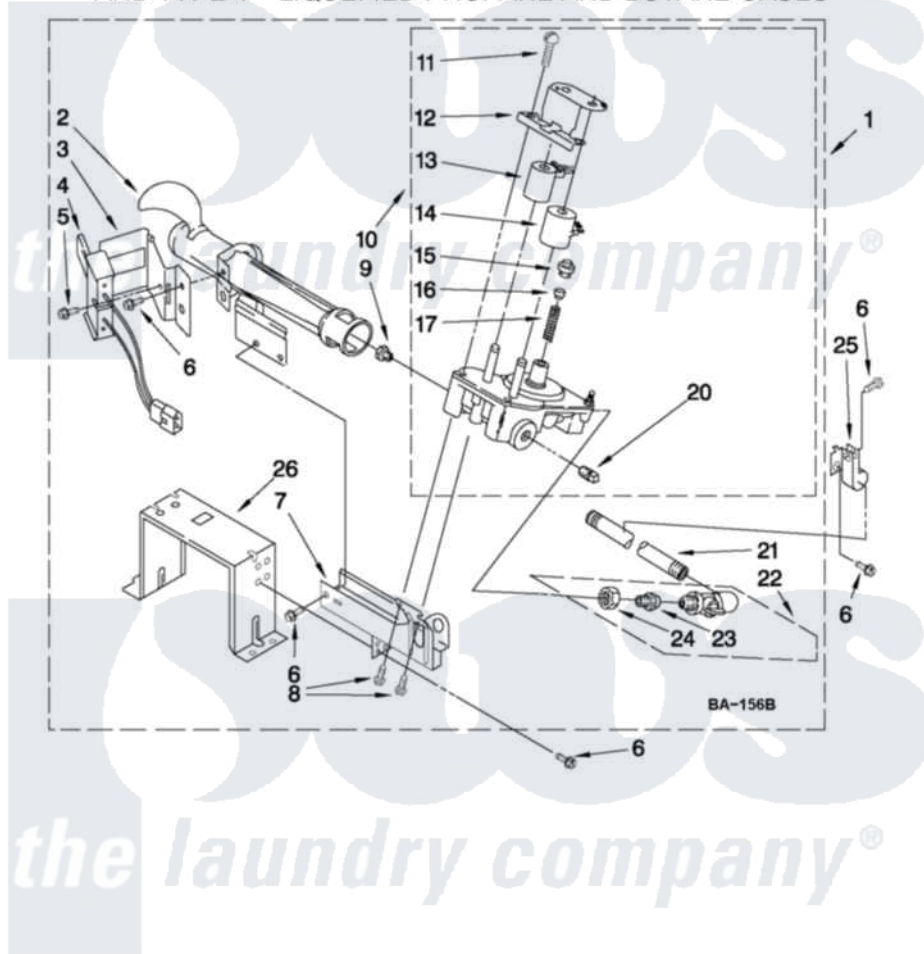

Maytag MDG17PDAXW0 04 - W10135231 BURNER ASSEMBLY

W10135231 BURNER ASSEMBLY

For Model: MDG17PDAXW0
(White)

USE WITH TYPE 1 - NATURAL, TYPE 2 - MIXED,
AND TYPE 4 - LIQUEFIED PROPANE AND BUTANE GASES

W10135138

FOR ORDERING INFORMATION REFER TO PARTS PRICE LIST

8

Maytag Commercial Maytag MDG17PDAXW0 Dryer Parts Parts Diagram 04 - W10135231 BURNER ASSEMBLY
Click on the part number to view part

Item	Original Part Number	Replaced By	Status	Part Description
1	W10135231	W10492508		Burner-Gas
2	688617	693140		Burner
3	694298			Bracket, Ignitor
4	686590	279311		Ignitor
5	3393909			Screw, 8-32 X 7/8
6	343641	681414		Screw, 10AB X 1/2
7	3389871		Not Available	Base, Burner
8	3387057			Screw, 10-16 X 1/2 Orifice, Burner
9	234870			Orifice, Burner
"	234868			Orifice, Burner
10	W10141728			Valve, Gas 60 Hz
11	694421			Screw, Bracket Mounting
12	694538			Bracket, Shunt
13	694540			Coil, 60 Hz
14	694539			Coil, 60 Hz
15	694424			Leak, Limiter