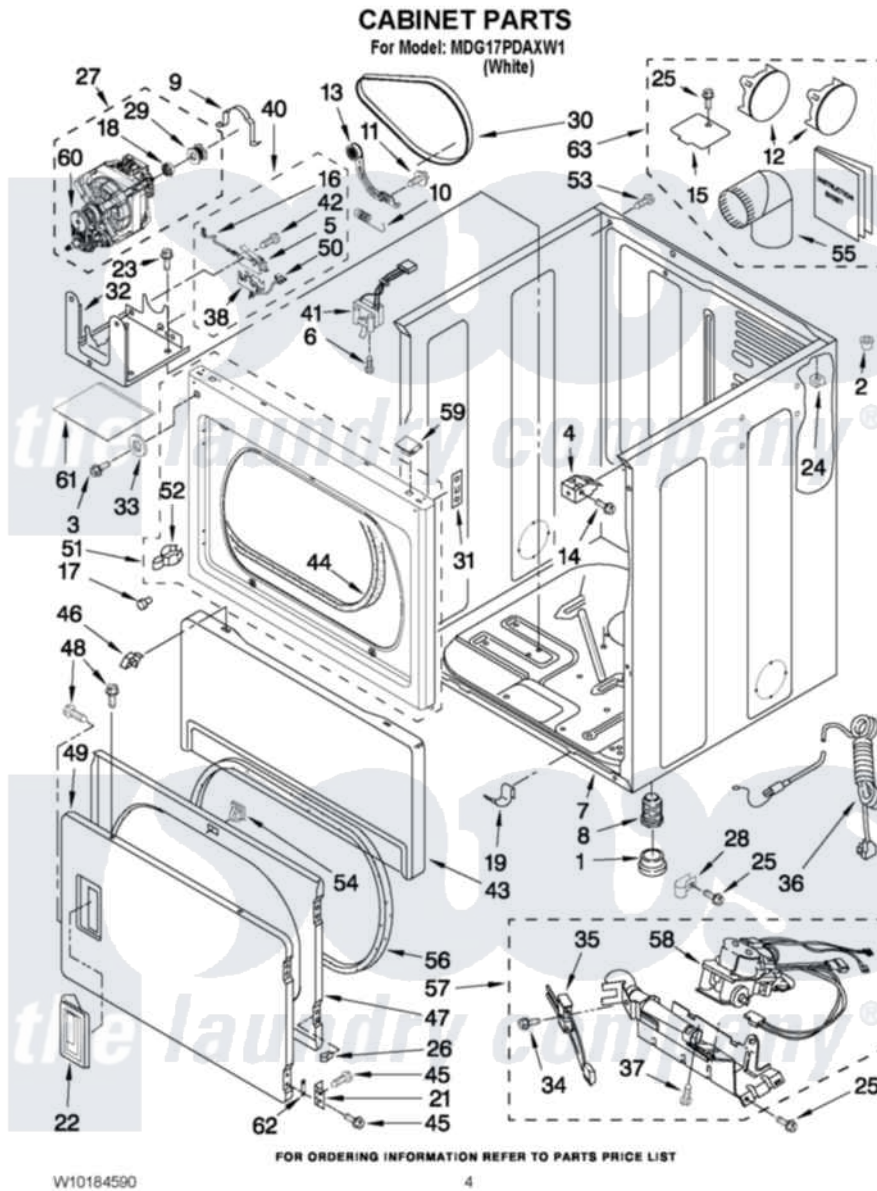

Maytag MDG17PDAXW1 02 - CABINET PARTS

Maytag [Commercial Maytag MDG17PDAXW1 Dryer Parts](#) Parts Diagram 02 - CABINET PARTS
 Click on the part number to view part

Item	Original Part Number	Replaced By	Status	Part Description
1	3391943			Boot, Foot
2	356674			Cone, Wedge
3	3400077			Screw, 10-16 X 1/2
4	3391846			Clip, Front Panel
5	8564010			Assembly, Switch And Actuator
6	697773	3395530		Screw
7	8310656			Cabinet
8	3392100	49621		Feet-Leveling
NI	279810			Foot-Optional
9	660658			Clamp, Motor Mounting 343481 685441
10	3387374			Spring, Idler
11	3389420			Retainer-Idler 1/4-20 X 1/16
12	49252			Plug, Multivent
13	W10141380	W10344192		Idler Assembly
14	3391915	681615		Screw