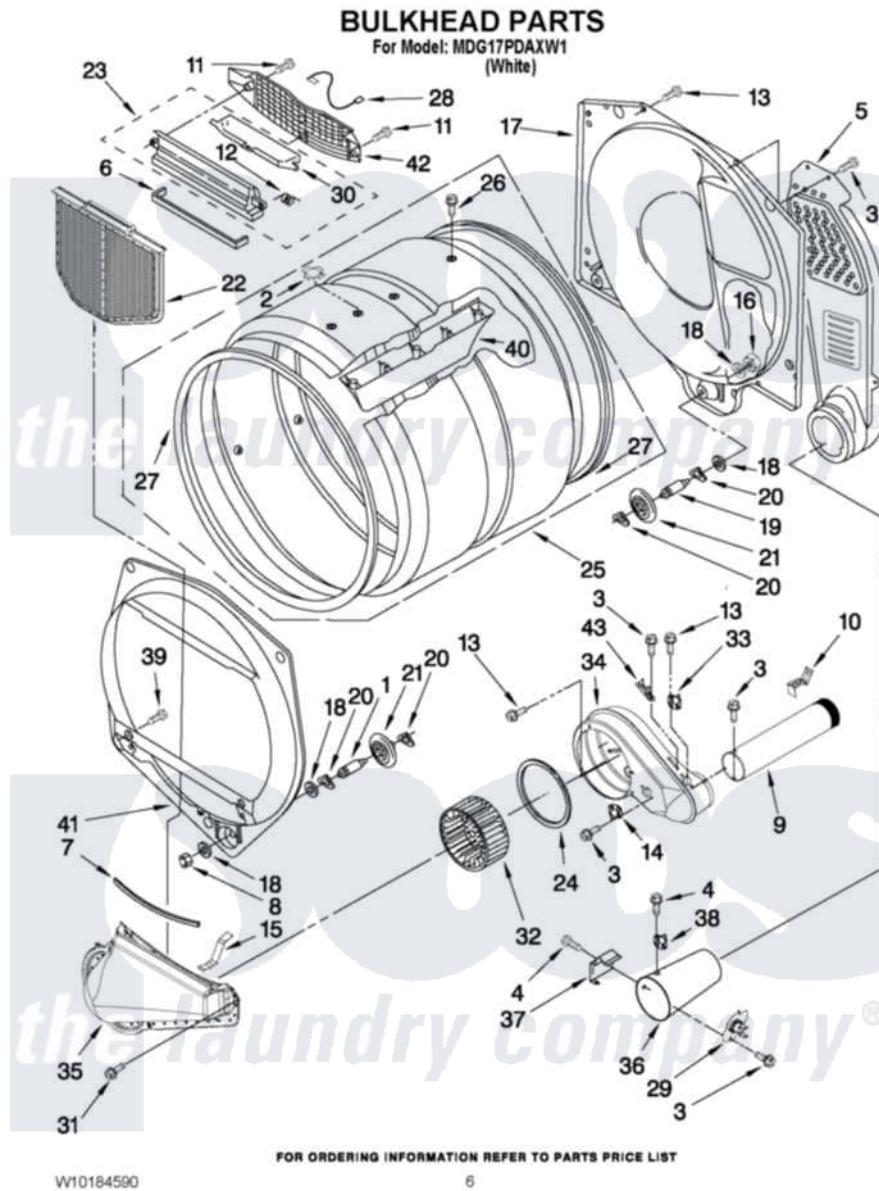

# Maytag MDG17PDAXW1 03 - BULKHEAD PARTS

Maytag [Commercial Maytag MDG17PDAXW1 Dryer Parts](#) Parts Diagram 03 - BULKHEAD PARTS  
Click on the part number to view part

Item	Original Part Number	Replaced By	Status	Part Description
1	<a href="#">8575324</a>	<a href="#">W10359271</a>		Shaft, Drum Roller Threads
2	<a href="#">8066086</a>			Plug, Drum Hole
3	8533971	<a href="#">90767</a>		Screw, 8A X 3/8 HeX Washer Head Tapping
4	<a href="#">90767</a>			Screw, 8A X 3/8 HeX Washer Head Tapping
5	<a href="#">3394346</a>			Air Duct Assembly
6	<a href="#">697813</a>			Seal, Outlet Housing
7	697814	<a href="#">697813</a>		Seal, Outlet Housing
8	3934666	<a href="#">W10080210</a>		Nut, 3/8 X 16
9	8066224	<a href="#">279936</a>		Kit-Exhst
10	<a href="#">8572105</a>			Retainer, Toe Panel
11	<a href="#">3387230</a>			Screw, 10-16 X 13/16
12	<a href="#">3394986</a>			Spring, Lint Screen Door
13	3390647	<a href="#">488729</a>		Screw
14	<a href="#">W10131836</a>			Thermostat 140 F Cycling
15	<a href="#">8066208</a>			Clip-Exhaust