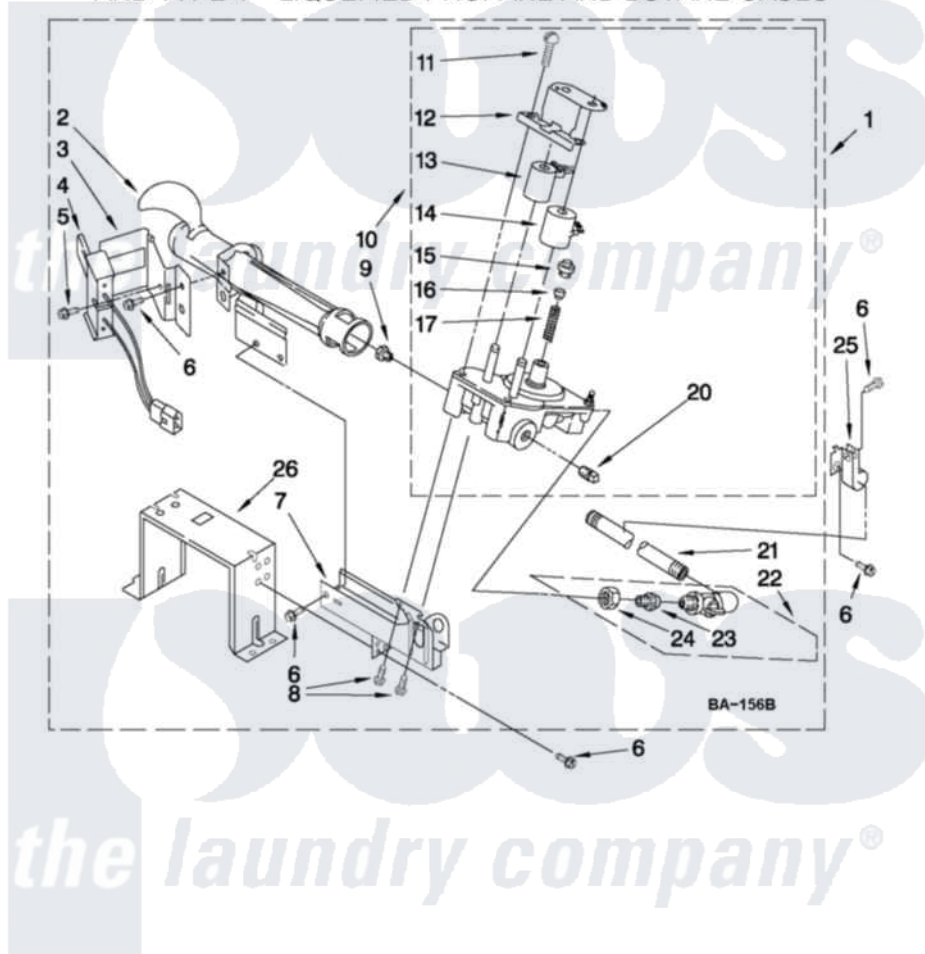

Maytag MDG17PDAXW1 04 - W10135231 BURNER ASSEMBLY

W10135231 BURNER ASSEMBLY

For Model: MDG17PDAXW1
(White)

USE WITH TYPE 1 - NATURAL, TYPE 2 - MIXED,
AND TYPE 4 - LIQUEFIED PROPANE AND BUTANE GASES

FOR ORDERING INFORMATION REFER TO PARTS PRICE LIST

W10184590

8

Maytag Commercial Maytag MDG17PDAXW1 Dryer Parts Parts Diagram 04 - W10135231 BURNER ASSEMBLY
Click on the part number to view part

Item	Original Part Number	Replaced By	Status	Part Description
1	W10135231	W10492508		Burner-Gas
2	688617	693140		Burner
3	694298			Bracket, Ignitor
4	686590	279311		Ignitor
5	3393909			Screw, 8-32 X 7/8
6	343641	681414		Screw, 10AB X 1/2
7	3389871		Not Available	Base, Burner
8	3387057			Screw, 10-16 X 1/2 Orifice, Burner
9	234870			Orifice, Burner
"	234868			Orifice, Burner
10	W10141728			Valve, Gas 60 Hz
11	694421			Screw, Bracket Mounting
12	694538			Bracket, Shunt
13	694540			Coil, 60 Hz
14	694539			Coil, 60 Hz
15	694424			Leak, Limiter