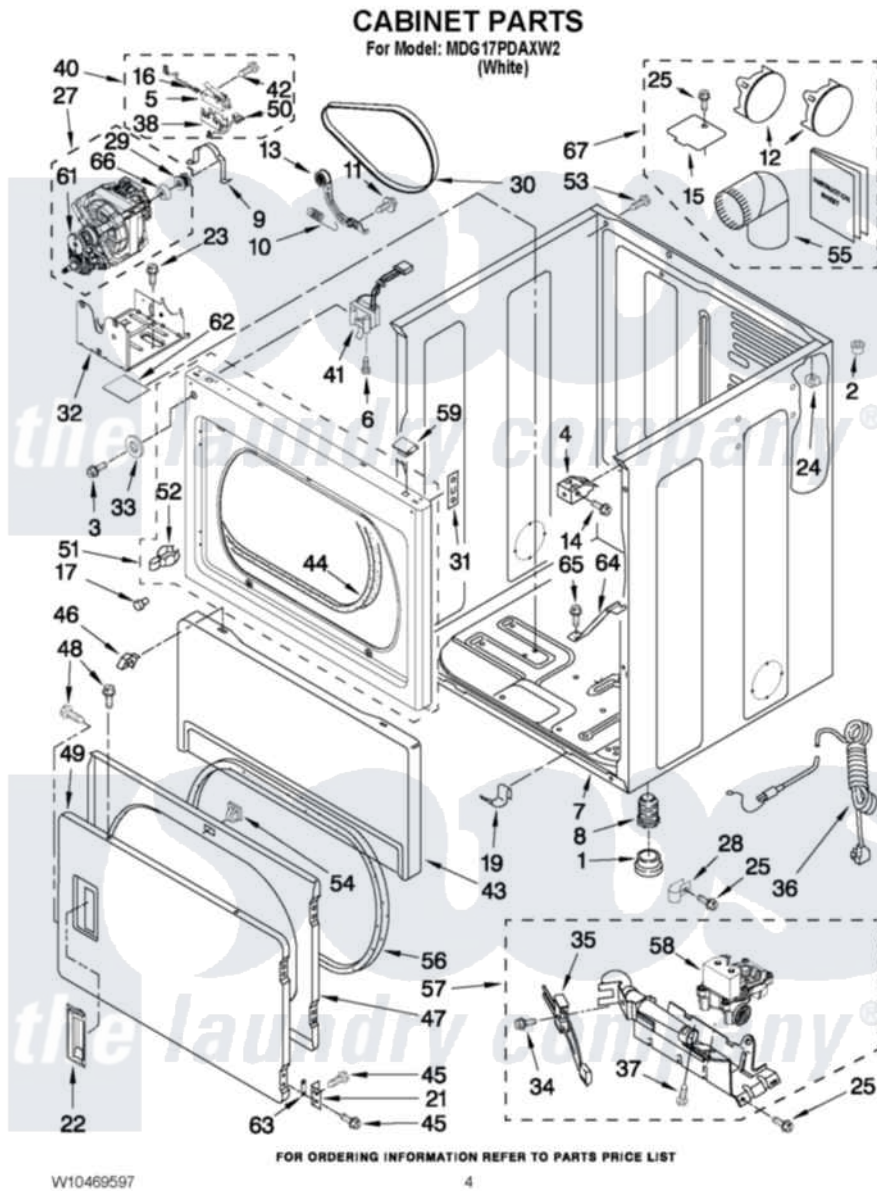

# Maytag MDG17PDAXW2 02 - CABINET PARTS

Maytag [Commercial Maytag MDG17PDAXW2 Dryer Parts](#) Parts Diagram 02 - CABINET PARTS  
Click on the part number to view part

Item	Original Part Number	Replaced By	Status	Part Description
1	<a href="#">3391943</a>			Boot, Foot
2	<a href="#">356674</a>			Cone, Wedge
3	<a href="#">3400077</a>			Screw, 10-16 X 1/2
4	<a href="#">3391846</a>			Clip, Front Panel
5	<a href="#">8564010</a>			Assembly, Switch And Actuator
6	697773	<a href="#">3395530</a>		Screw
7	<a href="#">8310656</a>			Cabinet
8	3392100	<a href="#">49621</a>		Feet-Leveling
NI	<a href="#">279810</a>			Foot-Optional
9	<a href="#">660658</a>			Clamp, Motor Mounting 343481 685441
10	<a href="#">3387374</a>			Spring, Idler
11	<a href="#">3389420</a>			Retainer-Idler 1/4-20 X 1/16
12	<a href="#">49252</a>			Plug, Multivalent
13	<a href="#">W10344192</a>			Idler Assembly
14	3391915	<a href="#">681615</a>		Screw