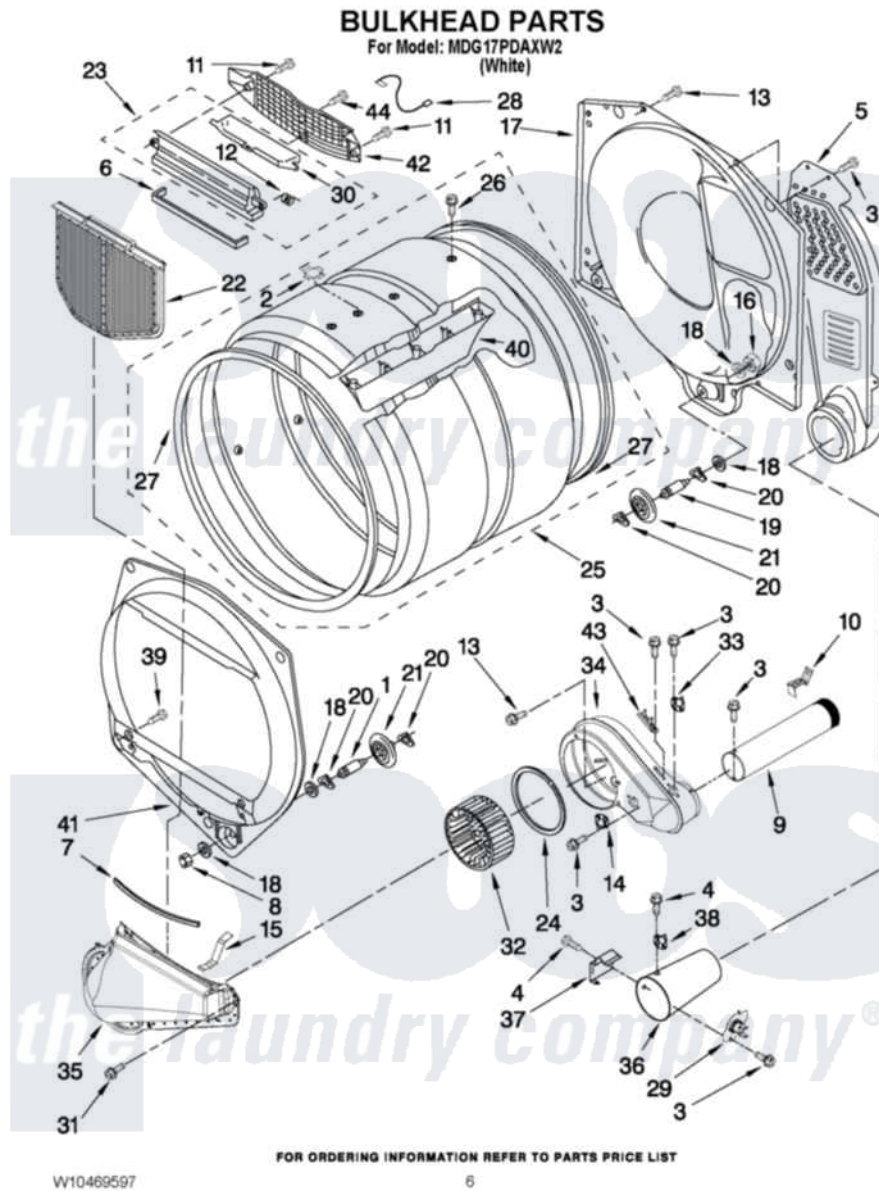

Maytag MDG17PDAXW2 03 - BULKHEAD PARTS

Maytag Commercial Maytag MDG17PDAXW2 Dryer Parts Parts Diagram 03 - BULKHEAD PARTS
Click on the part number to view part

Item	Original Part Number	Replaced By	Status	Part Description
1	W10359271			Shaft, Drum Roller Threads
2	8066086			Plug, Drum Hole
3	8533971	90767		Screw, 8A X 3/8 HeX Washer Head Tapping
4	90767			Screw, 8A X 3/8 HeX Washer Head Tapping
5	3394346			Air Duct Assembly
6	697813			Seal, Outlet Housing
7	697814	697813		Seal, Outlet Housing
8	3934666	W10080210		Nut, 3/8 X 16
9	8066224	279936		Kit-Exhst
10	8572105			Retainer, Toe Panel
11	3387230			Screw, 10-16 X 13/16
12	3394986			Spring, Lint Screen Door
13	3390647	488729		Screw
14	W10131836			Thermostat 140 F Cycling
15	W10345456	8066208		Clip-Exhaust

16	W10001120	W10080190	Nut, 3/8-16
17	3387809		Bulkhead, Rear
18	3387459	W10080960	Washer, Support
19	W10359272		Shaft, Roller Drum Threads
20	690997		Washer, Thrust
21	W10314171		Roller, Support Assembly
22	W10049370	W10120998	Screen
23	8563755		Housing, Outlet Assembly
24	697770		Seal, Cover Plate Blower Housing
25	8318215	W10197999	Drum
26	W10219342		Screw, Baffle Mounting
27	W10166807	280114	Seal
28	3401707		Jumper, Tco-High Limit
29	8573713		Thermal-Cutoff
30	8563758		Door, Lint Screen
31	487909	488729	Screw
32	W10349492		Wheel, Blower
33	W10193019		Thermostat 155 F
34	W10135254		Housing, Blower
35	8066168	W10128606	Duct-Lint
36	8573824		Funnel, Bumer
37	338906		Radiant, Sensor
38	3391912		Thermostat, High-Limit 255 F
39	3357011	308685	Side Trim)
40	697693	W10113136	Baffle, Drum
41	697557		Bulkhead, Front
42	8563756		Grille, Outlet
43	3392519		Thermal Limiter
44	695240	488729	Screw