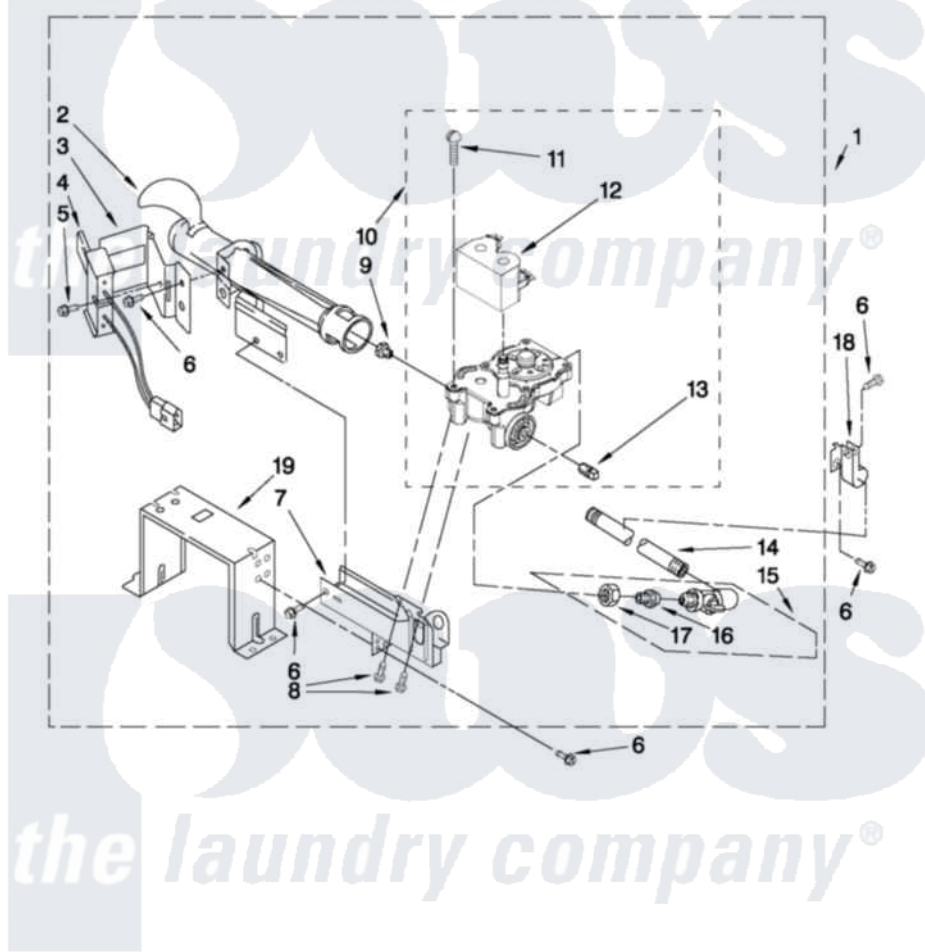

Maytag MDG17PDAXW2 04 - BURNER ASSEMBLY

BURNER ASSEMBLY

For Model: MDG17PDAXW2
(White)

USE WITH TYPE 1 - NATURAL, TYPE 2 - MIXED,
AND TYPE 4 - LIQUEFIED PROPANE AND BUTANE GASES

FOR ORDERING INFORMATION REFER TO PARTS PRICE LIST

W10469597

8

Maytag [Commercial Maytag MDG17PDAXW2 Dryer Parts](#) Parts Diagram 04 - BURNER ASSEMBLY
Click on the part number to view part

Item	Original Part Number	Replaced By	Status	Part Description
1	W10400668	W10492508		Burner-Gas
2	688617	693140		Burner
3	694298			Bracket, Ignitor
4	686590	279311		Ignitor
5	3393909			Screw, 8-32 X 7/8
6	343641	681414		Screw, 10AB X 1/2
7	3389871		Not Available	Base, Burner
8	3387057			Screw, 10-16 X 1/2 Orifice, Burner
9	234870			Orifice, Burner
"	234868			Orifice, Burner
10	W10299939			Valve, Gas 60 Hz
11	326049536			Screw, Coil
12	W10328463			Coil, 60 Hz
13	W10295523			Plug, Pipe
14	W10110395			Pipe, Gas Supply
15	697441			Valve And Union Shut-Off