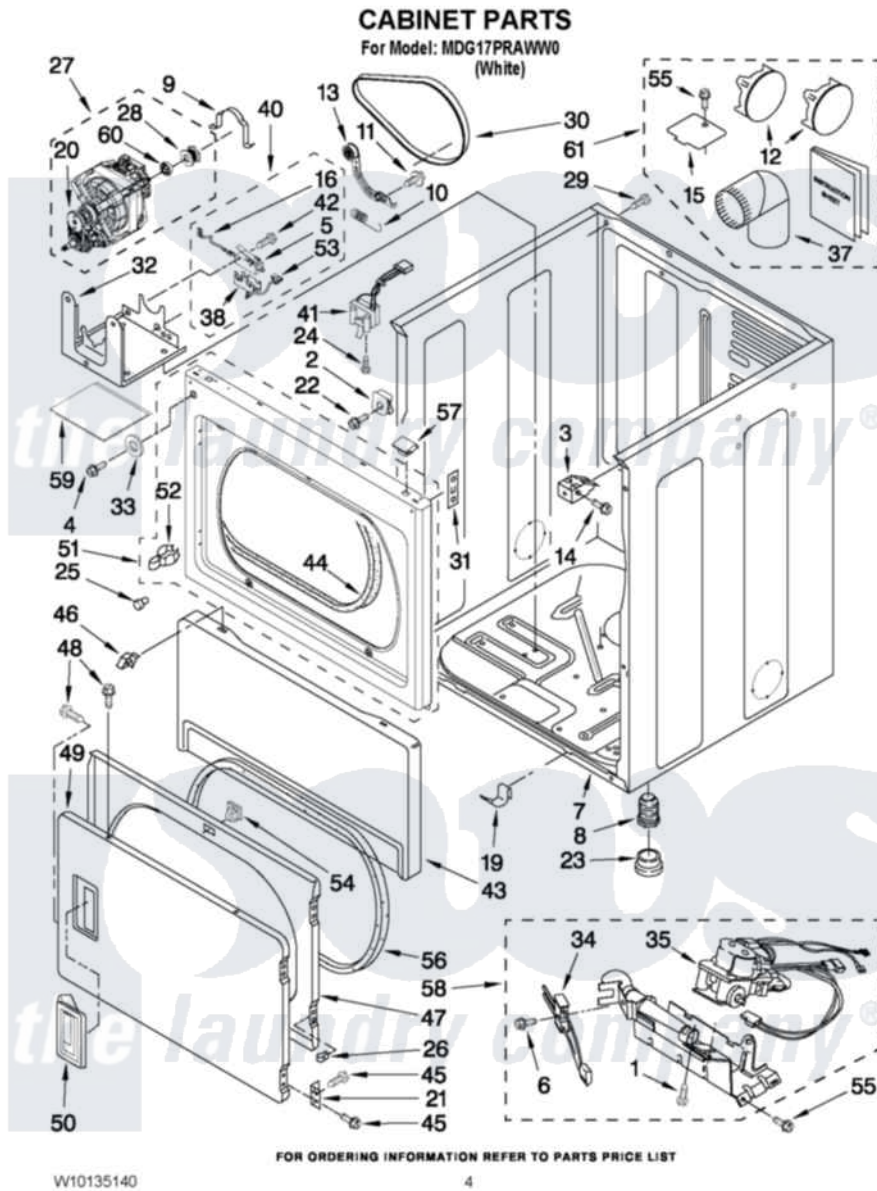

# Maytag MDG17PRAWW0 02 - CABINET PARTS

Maytag [Commercial Maytag MDG17PRAWW0 Dryer Parts](#) Parts Diagram 02 - CABINET PARTS  
 Click on the part number to view part

Item	Original Part Number	Replaced By	Status	Part Description
1	<a href="#">3387057</a>			Screw, 10-16 X 1/2 Orifice, Burner
2	<a href="#">W10131123</a>			NUt, 8 U-Type
3	<a href="#">3391846</a>			Clip, Front Panel
4	<a href="#">3400077</a>			Screw, 10-16 X 1/2
5	<a href="#">8564010</a>			Assembly, Switch And Actuator
6	<a href="#">3393909</a>			Screw, 8-32 X 7/8
7	<a href="#">8310656</a>			Cabinet
8	3392100	<a href="#">49621</a>		Feet-Leveling
NI	<a href="#">279810</a>			Foot-Optional
9	<a href="#">660658</a>			Clamp, Motor Mounting 343481 685441
10	<a href="#">3387374</a>			Spring, Idler
11	<a href="#">3389420</a>			Retainer-Idler 1/4-20 X 1/16
12	697750	<a href="#">W10470674</a>		Dryer Exhaust Kit
13	<a href="#">W10141380</a>	<a href="#">W10344192</a>		Idler Assembly