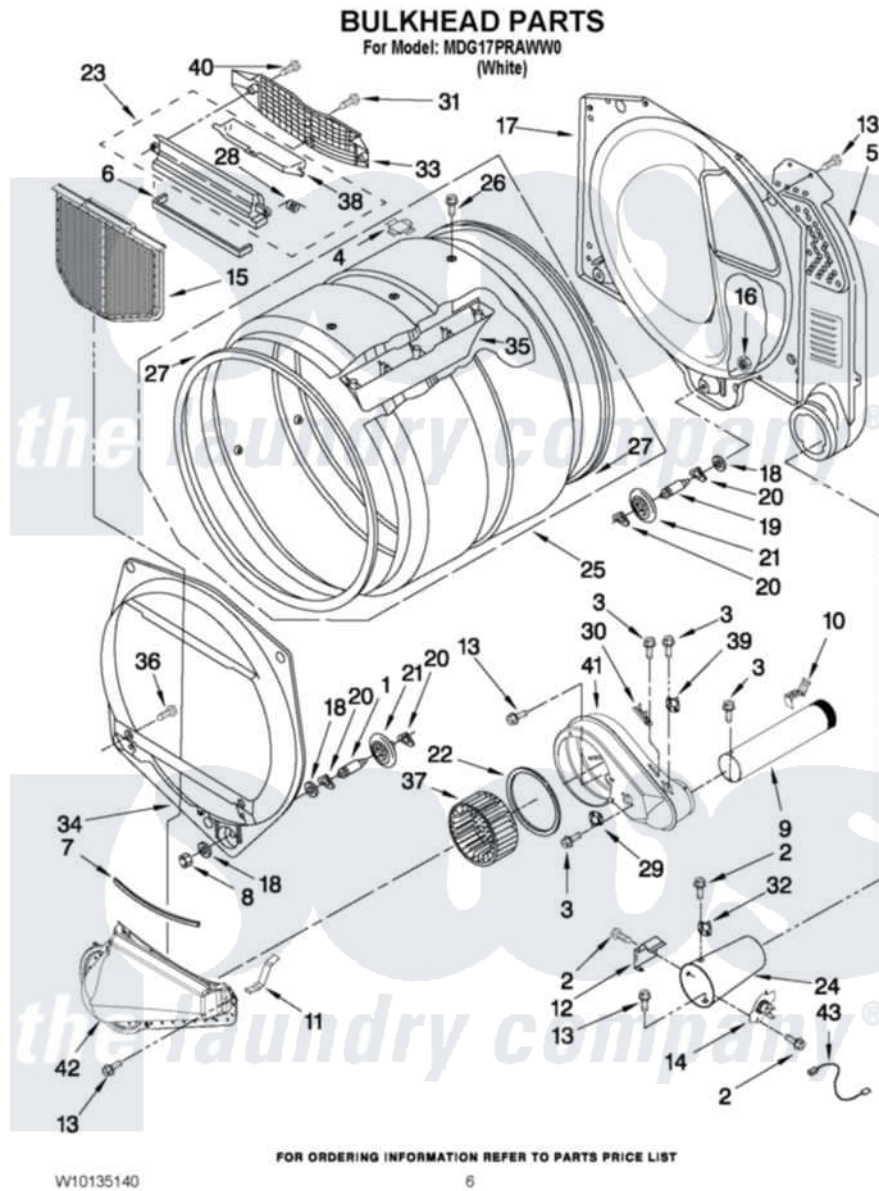

Maytag MDG17PRAWW0 03 - BULKHEAD PARTS

Maytag Commercial Maytag MDG17PRAWW0 Dryer Parts Parts Diagram 03 - BULKHEAD PARTS
Click on the part number to view part

Item	Original Part Number	Replaced By	Status	Part Description
1	8575324	W10359271		Shaft, Drum Roller Threads
2	90767			Screw, 8A X 3/8 HeX Washer Head Tapping
3	8533971	90767		Screw, 8A X 3/8 HeX Washer Head Tapping
4	8066086			Plug, Drum Hole
5	3394346			Air Duct Assembly
6	697813			Seal, Outlet Housing
7	697814	697813		Seal, Outlet Housing
8	3934666	W10080210		Nut, 3/8 X 16
9	8066224	279936		Kit-Exhst
10	8572105			Retainer, Toe Panel
11	8066208			Clip-Exhaust
12	338906			Radiant, Sensor
13	3390647	488729		Screw
14	8573713			Thermal-Cutoff
15	W10049370	W10120998		Screen

16	W10001120	W10080190	Nut, 3/8-16
17	3387809		Bulkhead, Rear
18	3387459	W10080960	Washer, Support
19	8575325	W10359272	Shaft, Roller Drum Threads
20	690997		Washer, Thrust
21	8536973	W10314173	Support
22	697770		Seal, Cover Plate Blower Housing
23	8563755		Housing, Outlet Assembly
24	8573824		Funnel, Burner
25	8318215	W10197999	Drum
26	W10219342		Screw, Baffle Mounting
27	W10166807	280114	Seal
28	3394986		Spring, Lint Screen Door
29	W10193019		Thermostat 155 F
30	3392519		Thermal Limiter
31	487909	488729	Screw
32	3391912		Thermostat, High-Limit 255 F
33	8563756		Grille, Outlet
34	697557		Bulkhead, Front
35	697693	W10113136	Baffle, Drum
36	3357011	308685	Side Trim)
37	W10168564	W10349492	Wheel, Blower
38	8563758		Door, Lint Screen
39	W10131836		Thermostat 140 F Cycling
40	3387230		Screw, 10-16 X 13/16
41	W10135254		Housing, Blower
42	8066168	W10128606	Duct-Lint
43	3401707		Jumper, Tco-High Limit