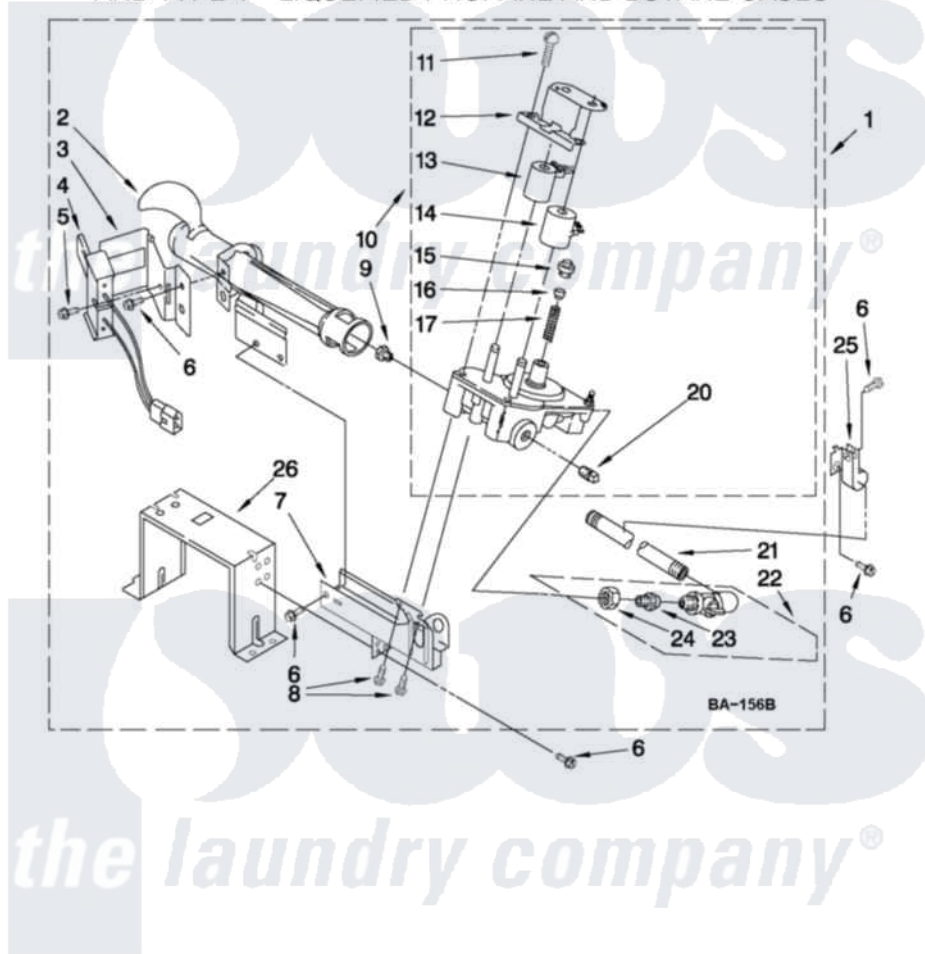

# Maytag MDG17PRAWW0 04 - W10135231 BURNER ASSEMBLY

## W10135231 BURNER ASSEMBLY

For Model: MDG17PRAWW0  
(White)

USE WITH TYPE 1 - NATURAL, TYPE 2 - MIXED,  
AND TYPE 4 - LIQUEFIED PROPANE AND BUTANE GASES

FOR ORDERING INFORMATION REFER TO PARTS PRICE LIST

W10135140

8

Maytag Commercial Maytag MDG17PRAWW0 Dryer Parts Parts Diagram 04 - W10135231 BURNER ASSEMBLY  
Click on the part number to view part

Item	Original Part Number	Replaced By	Status	Part Description
1	<a href="#">W10135231</a>	<a href="#">W10492508</a>		Burner-Gas
2	688617	<a href="#">693140</a>		Burner
3	<a href="#">694298</a>			Bracket, Ignitor
4	686590	<a href="#">279311</a>		Ignitor
5	<a href="#">3393909</a>			Screw, 8-32 X 7/8
6	343641	<a href="#">681414</a>		Screw, 10AB X 1/2
7	3389871		Not Available	Base, Burner
8	<a href="#">3387057</a>			Screw, 10-16 X 1/2 Orifice, Burner
9	<a href="#">234870</a>			Orifice, Burner
"	<a href="#">234868</a>			Orifice, Burner
10	<a href="#">W10141728</a>			Valve, Gas 60 Hz
11	<a href="#">694421</a>			Screw, Bracket Mounting
12	<a href="#">694538</a>			Bracket, Shunt
13	<a href="#">694540</a>			Coil, 60 Hz
14	<a href="#">694539</a>			Coil, 60 Hz
15	<a href="#">694424</a>			Leak, Limiter