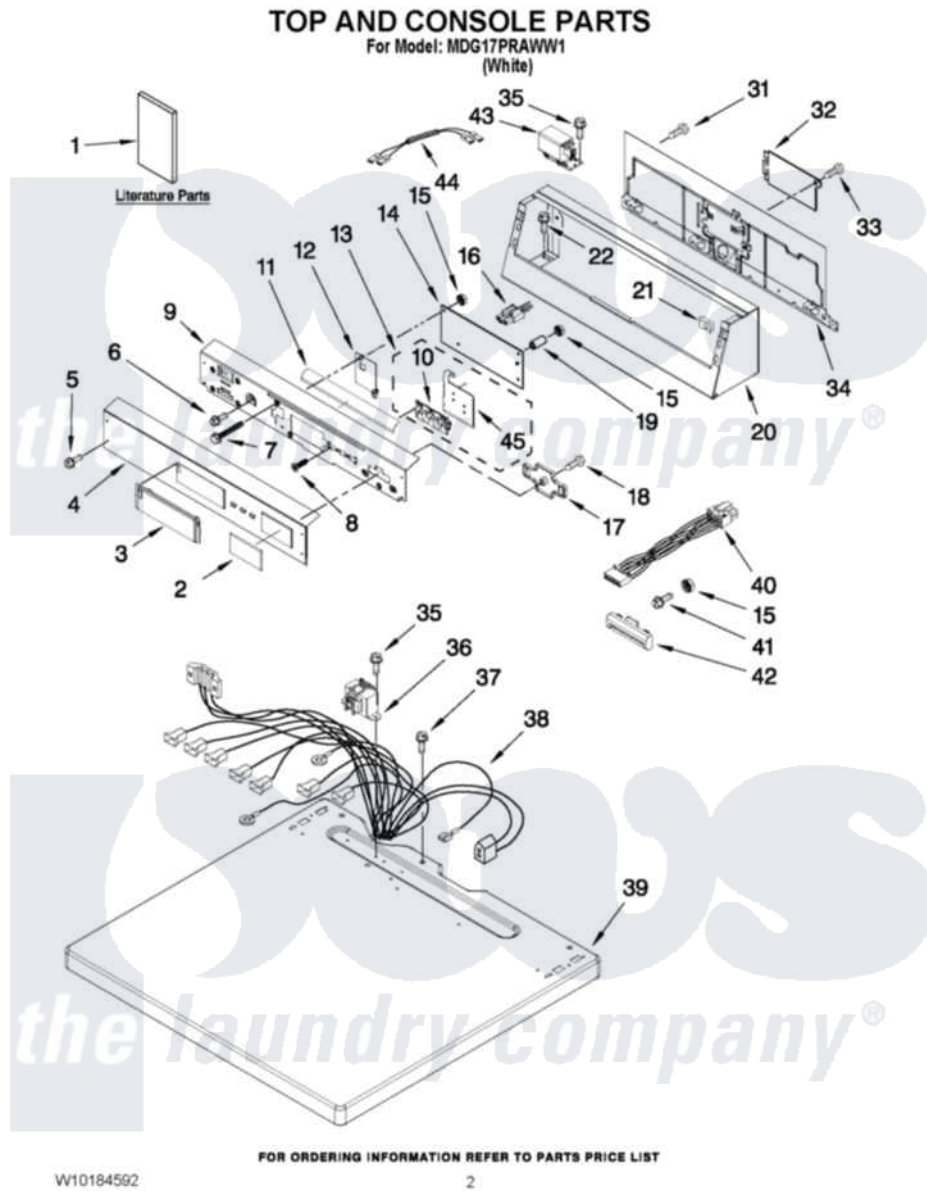

Maytag MDG17PRAWW1 01 - TOP AND CONSOLE PARTS

Maytag [Commercial Maytag MDG17PRAWW1 Dryer Parts](#) Parts Diagram 01 - TOP AND CONSOLE PARTS
Click on the part number to view part

Item	Original Part Number	Replaced By	Status	Part Description
1	W10184578		Not Available	INSTRUCTIONS INSTALLATION
"	W10135291		Not Available	Card Reader Installation Instructions
"	W10183571		Not Available	Tech Sheet
"	W10143804			Wiring Diagram
"	W10184592			Repair Parts List
2	W10137769			Cover, Card Reader
3	W10131114			Cover, Display
4	W10135182			Facia / Overlay
5	W10131119			Screw, 8-18 X 5/16
6	W10142728	3370225		Screw
7	W10137322			Screw, 6-20 X 1.00
8	W10140652			Screw, 6-20 X 1/2
9	W10124215			Bracket, Control
10	W10131113			Push Button
11	W10133515			Deflector Switch Assembly

12	W10161476		Shield, Probing
13	W10135233		Push Button And Switch Assembly
14	W10130081		Control Board
15	W10139046		Nut 6-32
16	W10133282		Switch, Jumper Service Vault
17	W10137770		Retainer, Card Reader Cover
18	3400618		Screw, 6-19 X 3/8
19	W10133514		Spacer
20	W10205150	W10235158	Console
21	W10131123		NUt, 8 U-Type
22	W10139210		Screw, 8-18 X 5/16
31	3390647	488729	Screw
32	8317340		Cover, Terminal Block
33	3390814	90767	Screw, 8A X 3/8 HeX Washer Head Tapping
34	W10177312		Panel, Rear
35	8533971	90767	Screw, 8A X 3/8 HeX Washer Head Tapping
36	W10131839		Transformer 120 To 22.5 Vac
37	3400000		Screw, 10-24 X 3/8
38	W10130190		Harness, Main
39	W10136704		Top
40	W10133304		Harness, Wiring Card Reader
41	W10143462		Screw, 6-32 X 9/16
42	W10131115		Bezel
43	8540229	W10339736	Filter, Interference
44	W10175650		Jumper-Line Filter
45	W10135255		Assembly, Membrane Switch And Backer Plate