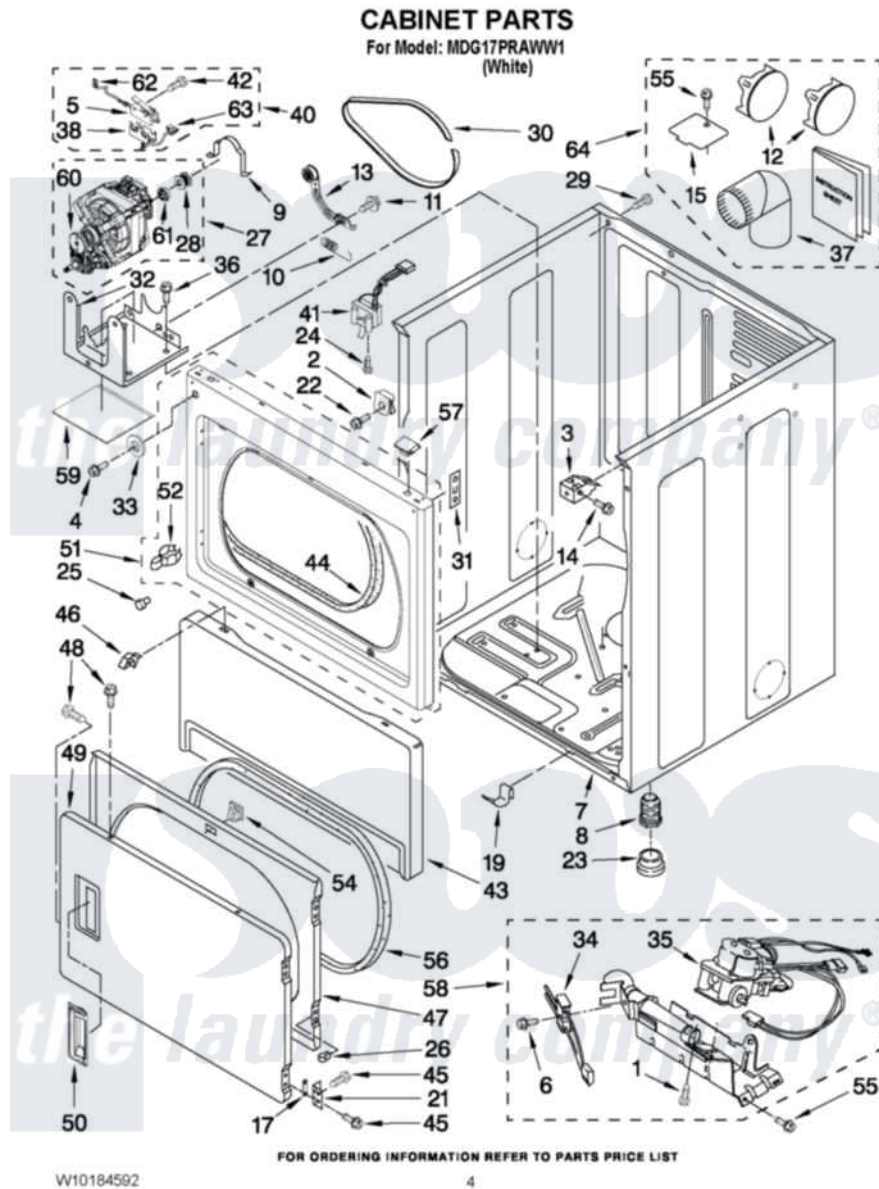

Maytag MDG17PRAWW1 02 - CABINET PARTS

Maytag [Commercial Maytag MDG17PRAWW1 Dryer Parts](#) Parts Diagram 02 - CABINET PARTS
Click on the part number to view part

Item	Original Part Number	Replaced By	Status	Part Description
1	3387057			Screw, 10-16 X 1/2 Orifice, Burner
2	W10131123			NUt, 8 U-Type
3	3391846			Clip, Front Panel
4	3400077			Screw, 10-16 X 1/2
5	8564010			Assembly, Switch And Actuator
6	3393909			Screw, 8-32 X 7/8
7	8310656			Cabinet
8	3392100	49621		Feet-Leveling
NI	279810			Foot-Optional
9	660658			Clamp, Motor Mounting 343481 685441
10	3387374			Spring, Idler
11	3389420			Retainer-Idler 1/4-20 X 1/16
12	697750	W10470674		Dryer Exhaust Kit
13	W10141380	W10344192		Idler Assembly