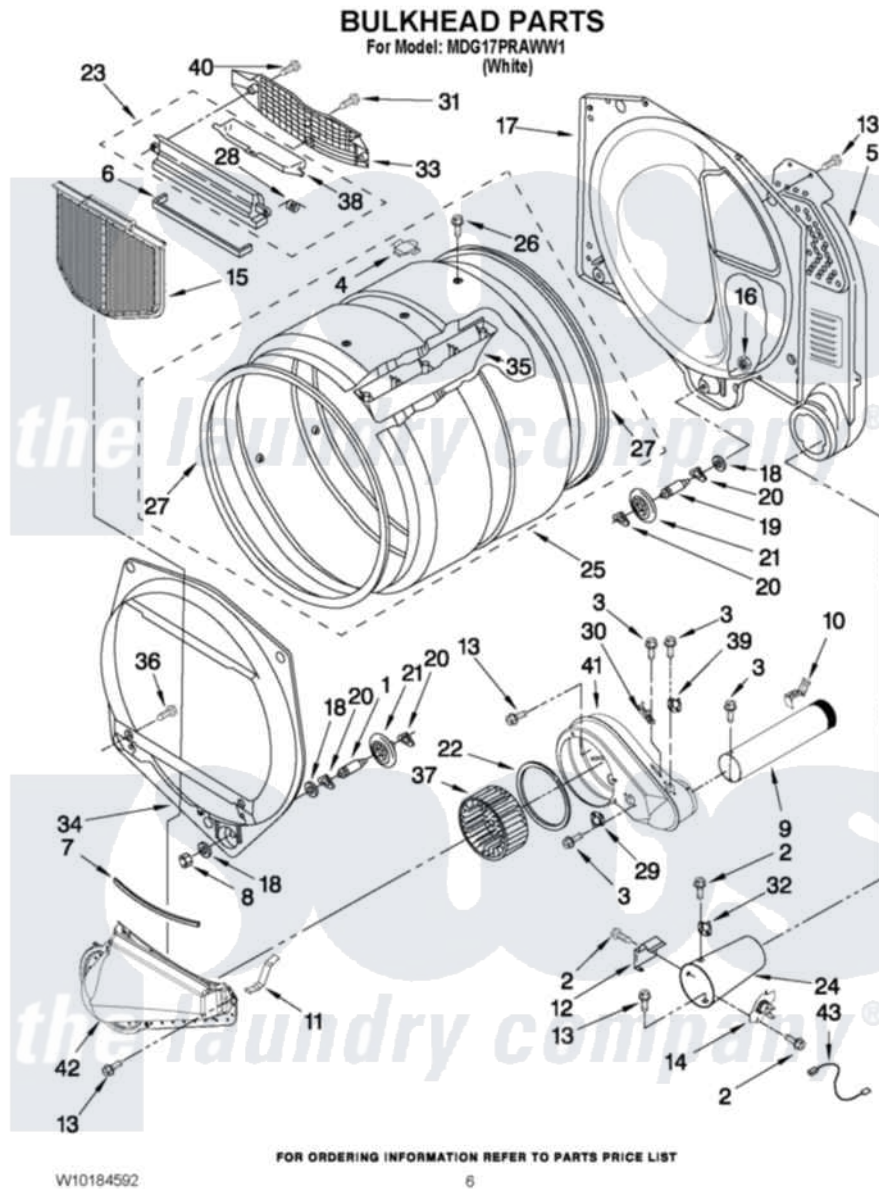

Maytag MDG17PRAWW1 03 - BULKHEAD PARTS

Maytag [Commercial Maytag MDG17PRAWW1 Dryer Parts](#) Parts Diagram 03 - BULKHEAD PARTS
Click on the part number to view part

Item	Original Part Number	Replaced By	Status	Part Description
1	8575324	W10359271		Shaft, Drum Roller Threads
2	90767			Screw, 8A X 3/8 HeX Washer Head Tapping
3	8533971	90767		Screw, 8A X 3/8 HeX Washer Head Tapping
4	8066086			Plug, Drum Hole
5	3394346			Air Duct Assembly
6	697813			Seal, Outlet Housing
7	697814	697813		Seal, Outlet Housing
8	3934666	W10080210		Nut, 3/8 X 16
9	8066224	279936		Kit-Exhst
10	8572105			Retainer, Toe Panel
11	8066208			Clip-Exhaust
12	338906			Radiant, Sensor
13	3390647	488729		Screw
14	8573713			Thermal-Cutoff
15	W10049370	W10120998		Screen

16	W10001120	W10080190	Nut, 3/8-16
17	3387809		Bulkhead, Rear
18	3387459	W10080960	Washer, Support
19	8575325	W10359272	Shaft, Roller Drum Threads
20	690997		Washer, Thrust
21	8536973	W10314173	Support
22	697770		Seal, Cover Plate Blower Housing
23	8563755		Housing, Outlet Assembly
24	8573824		Funnel, Burner
25	8318215	W10197999	Drum
26	W10219342		Screw, Baffle Mounting
27	W10166807	280114	Seal
28	3394986		Spring, Lint Screen Door
29	W10131836		Thermostat 140 F Cycling
30	3392519		Thermal Limiter
31	487909	488729	Screw
32	3391912		Thermostat, High-Limit 255 F
33	8563756		Grille, Outlet
34	697557		Bulkhead, Front
35	697693	W10113136	Baffle, Drum
36	3357011	308685	Side Trim)
37	W10168564	W10349492	Wheel, Blower
38	8563758		Door, Lint Screen
39	W10193019		Thermostat 155 F
40	3387230		Screw, 10-16 X 13/16
41	W10135254		Housing, Blower
42	8066168	W10128606	Duct-Lint
43	3401707		Jumper, Tco-High Limit