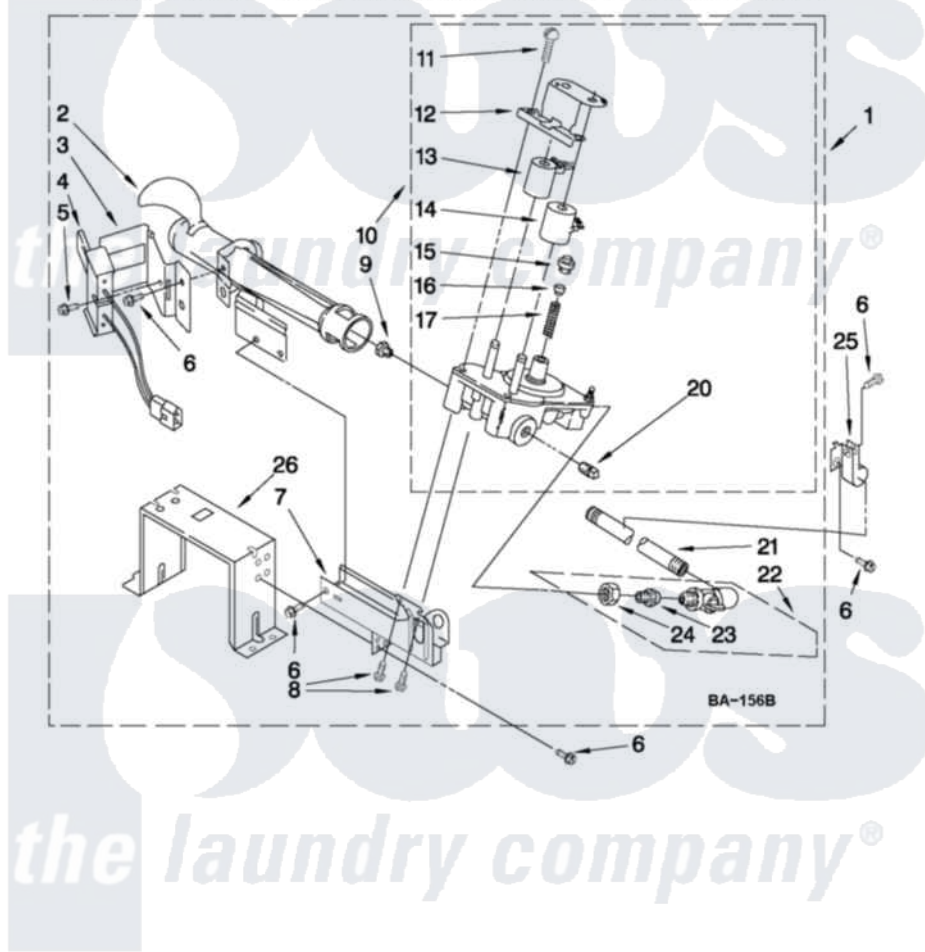

Maytag MDG17PRAWW1 04 - W10135231 BURNER ASSEMBLY

W10135231 BURNER ASSEMBLY

For Model: MDG17PRAWW1
(White)

USE WITH TYPE 1 - NATURAL, TYPE 2 - MIXED,
AND TYPE 4 - LIQUEFIED PROPANE AND BUTANE GASES

FOR ORDERING INFORMATION REFER TO PARTS PRICE LIST

W10184592

8

Maytag Commercial Maytag MDG17PRAWW1 Dryer Parts Parts Diagram 04 - W10135231 BURNER ASSEMBLY
Click on the part number to view part

Item	Original Part Number	Replaced By	Status	Part Description
1	W10135231	W10492508		Burner-Gas
2	688617	693140		Burner
3	694298			Bracket, Ignitor
4	686590	279311		Ignitor
5	3393909			Screw, 8-32 X 7/8
6	343641	681414		Screw, 10AB X 1/2
7	3389871		Not Available	Base, Burner
8	3387057			Screw, 10-16 X 1/2 Orifice, Burner
9	234870			Orifice, Burner
"	234868			Orifice, Burner
10	W10141728			Valve, Gas 60 Hz
11	694421			Screw, Bracket Mounting
12	694538			Bracket, Shunt
13	694540			Coil, 60 Hz
14	694539			Coil, 60 Hz
15	694424			Leak, Limiter