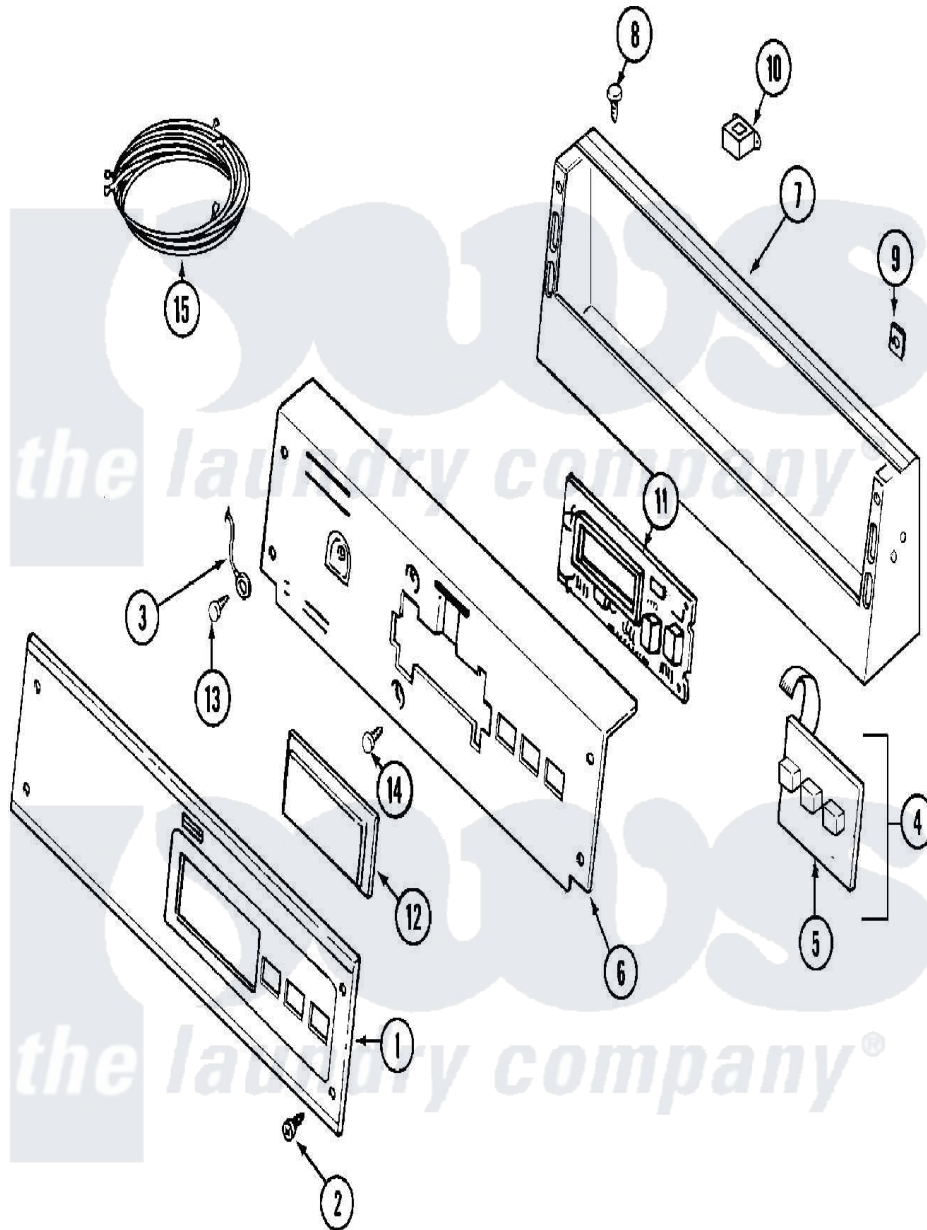

Maytag MDG21PDAGW 01 - CONTROL PANEL

Maytag [Commercial Maytag MDG21PDAGW Dryer Parts](#) Parts Diagram 01 - CONTROL PANEL
 Click on the part number to view part

Item	Original Part Number	Replaced By	Status	Part Description
001	33002667			Control Panel
002	215506			Screw, Control Panel Overlay
003	205810			Wire, Ground
004	215527	W10140652		Screw, 6-20 X 1/2
"	33002165			Backup Plate W/Switch Assembly
005	215517	W10131113		Push Button
006	22002954			Deflector, Water
"	33002519			Bracket, Back
007	22003089			Console
008	22002925	3370225		Screw
009	215003			Fastener, Panel And Bracket
010	211251			Screw, Transformer
"	22001419			Nut, Transformer
"	22002139			Transformer
011	33001204			Stand-Off, Ccontrol Board
"	33002156	912077		Locknut, Reader Harness

"	33002358	W10130081	Control Board
012	22001962	W10131114	Cover, Display
013	211252		Screw, Ground Wire
014	215526		Screw, Circuit Board
015	33001953		Wire Harness, Main
"	33001973		Wire Harness, Main